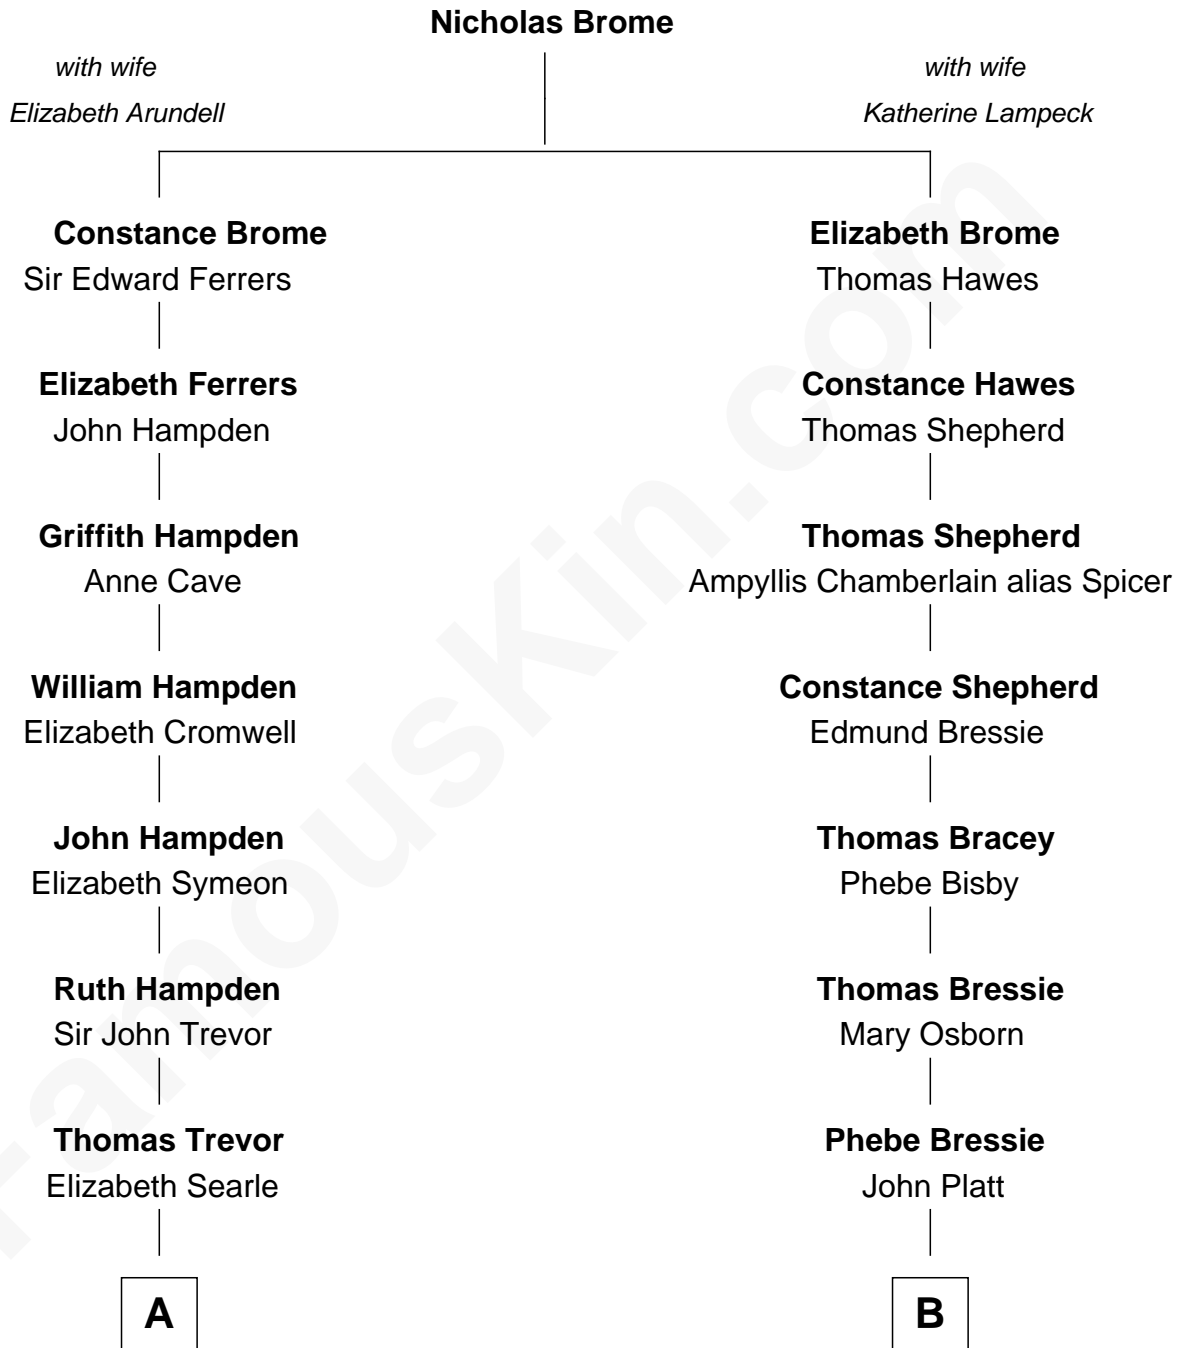

FamousKin.com

Relationship Chart of

Sir Winston Churchill

Prime Minister of the United Kingdom

12th cousin 2 times removed of

Helen (Herron) Taft

First Lady of President William H. Taft

A

Thomas Trevor
Elizabeth Burrell

Elizabeth Trevor
Sir Charles Spencer

Sir George Spencer
Caroline Russell

George Spencer
Susan Stewart

Sir George Spencer-Churchill
Jane Stewart

Sir John Winston Spencer-Churchill
Frances Anne Emily Vane