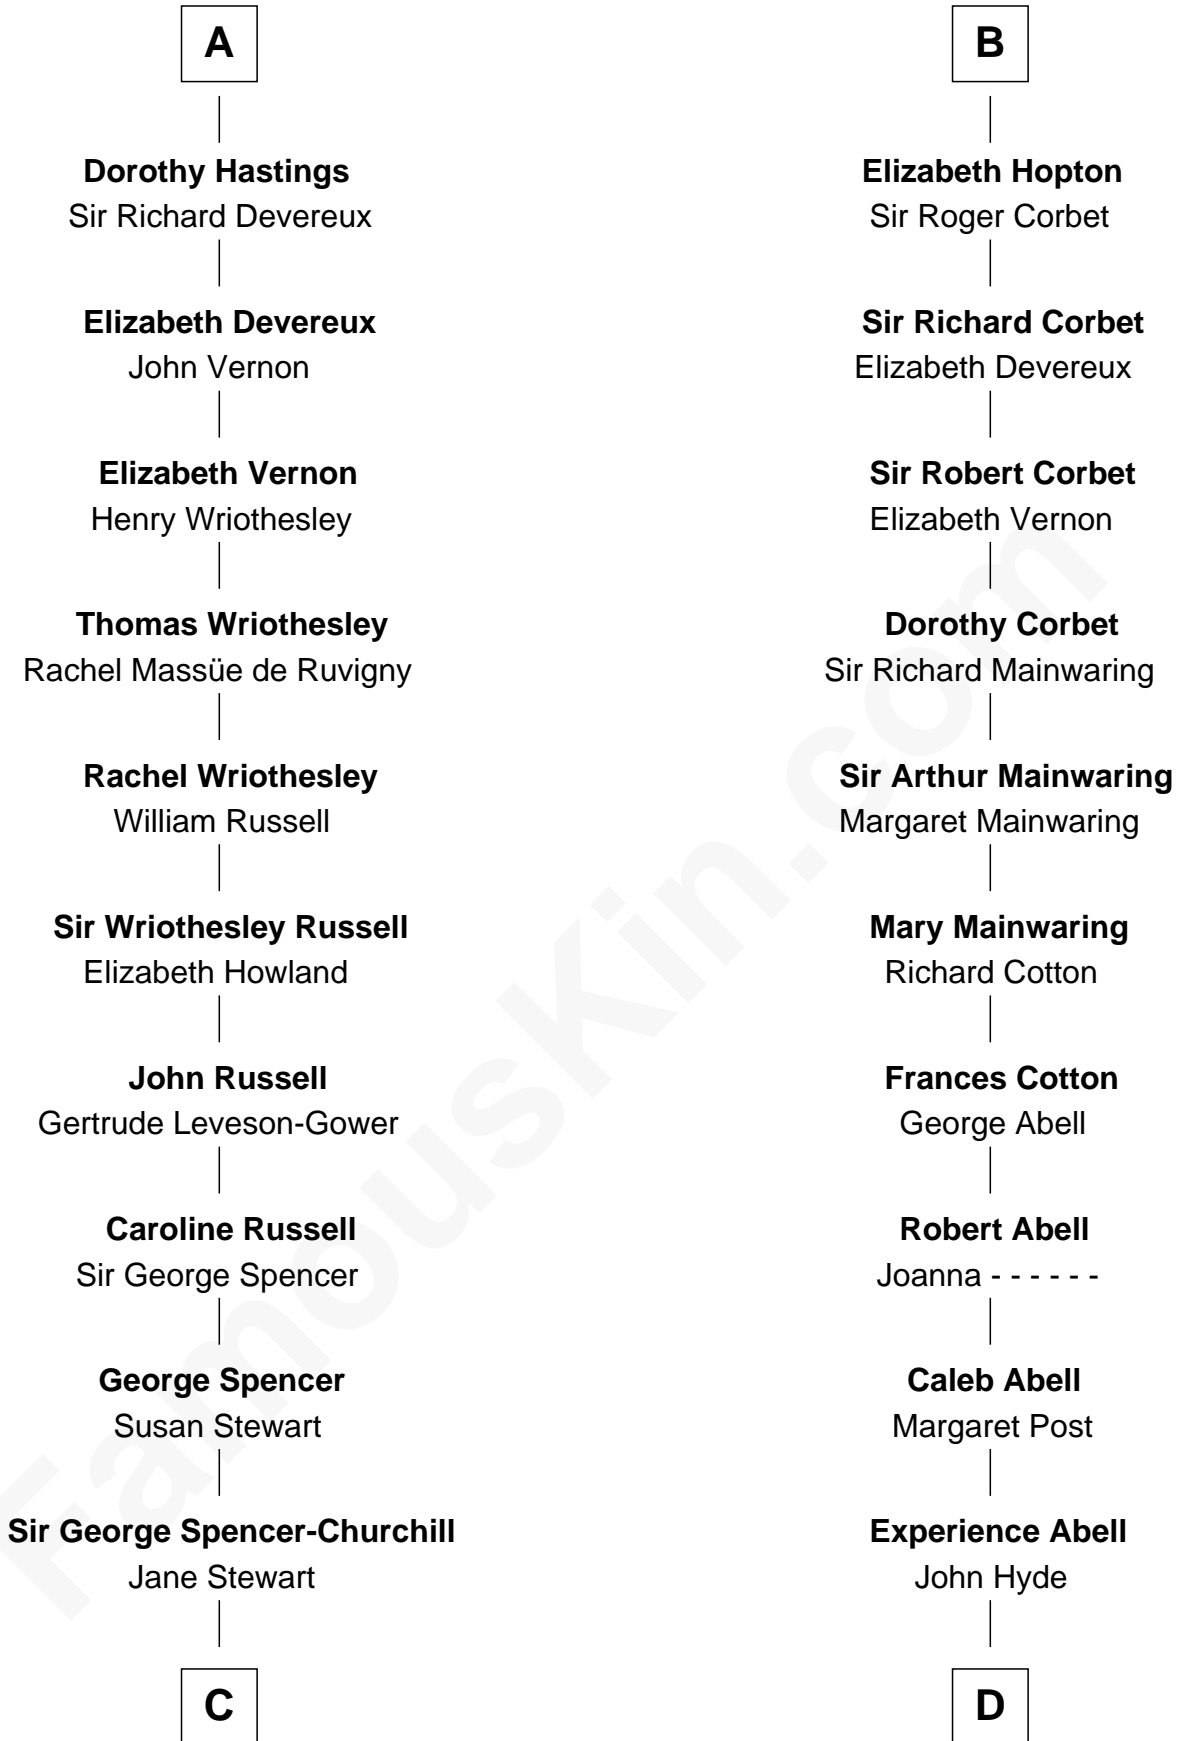

FamousKin.com

Relationship Chart of

Sir Winston Churchill

Prime Minister of the United Kingdom

19th cousin 2 times removed of

Grover Cleveland

22nd and 24th U.S. President

John de Botetourte

Maud FitzThomas

C

Sir John Winston Spencer-Churchill

Frances Anne Emily Vane

Randolph Henry Spencer-Churchill

Jeanette Jerome

Sir Winston Churchill

Prime Minister of the United Kingdom

Ann Neal

Grover Cleveland

22nd and 24th U.S. President

FamousKin.com