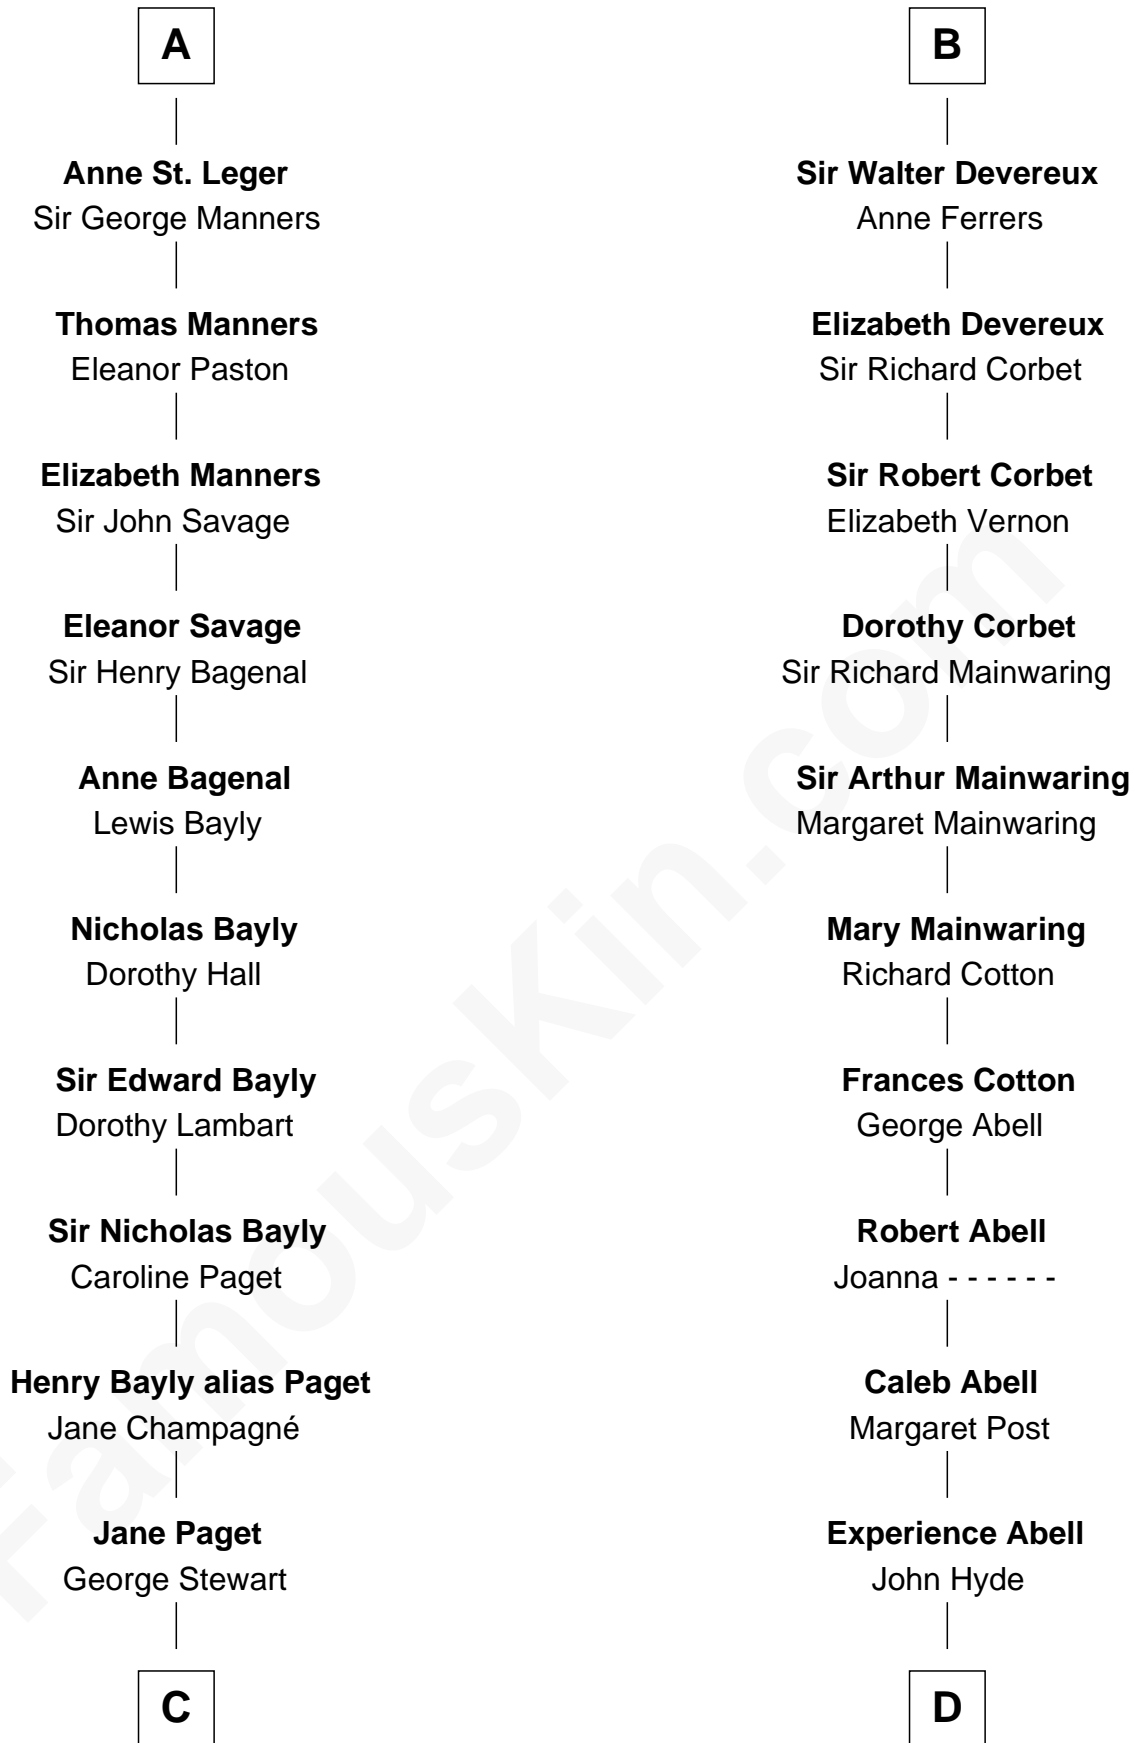

FamousKin.com

Relationship Chart of

Sir Winston Churchill

Prime Minister of the United Kingdom

20th cousin 1 time removed of

Grover Cleveland

22nd and 24th U.S. President

Sir William de Fiennes

Agnes Crophull

Sir Walter Devereux

Sir Walter Devereux

Elizabeth Bromwich

Sir Walter Devereux

Elizabeth Merbery

B

C

Jane Stewart
Sir George Spencer-Churchill

Sir John Winston Spencer-Churchill
Frances Anne Emily Vane

Randolph Henry Spencer-Churchill
Jeanette Jerome

Sir Winston Churchill
Prime Minister of the United Kingdom