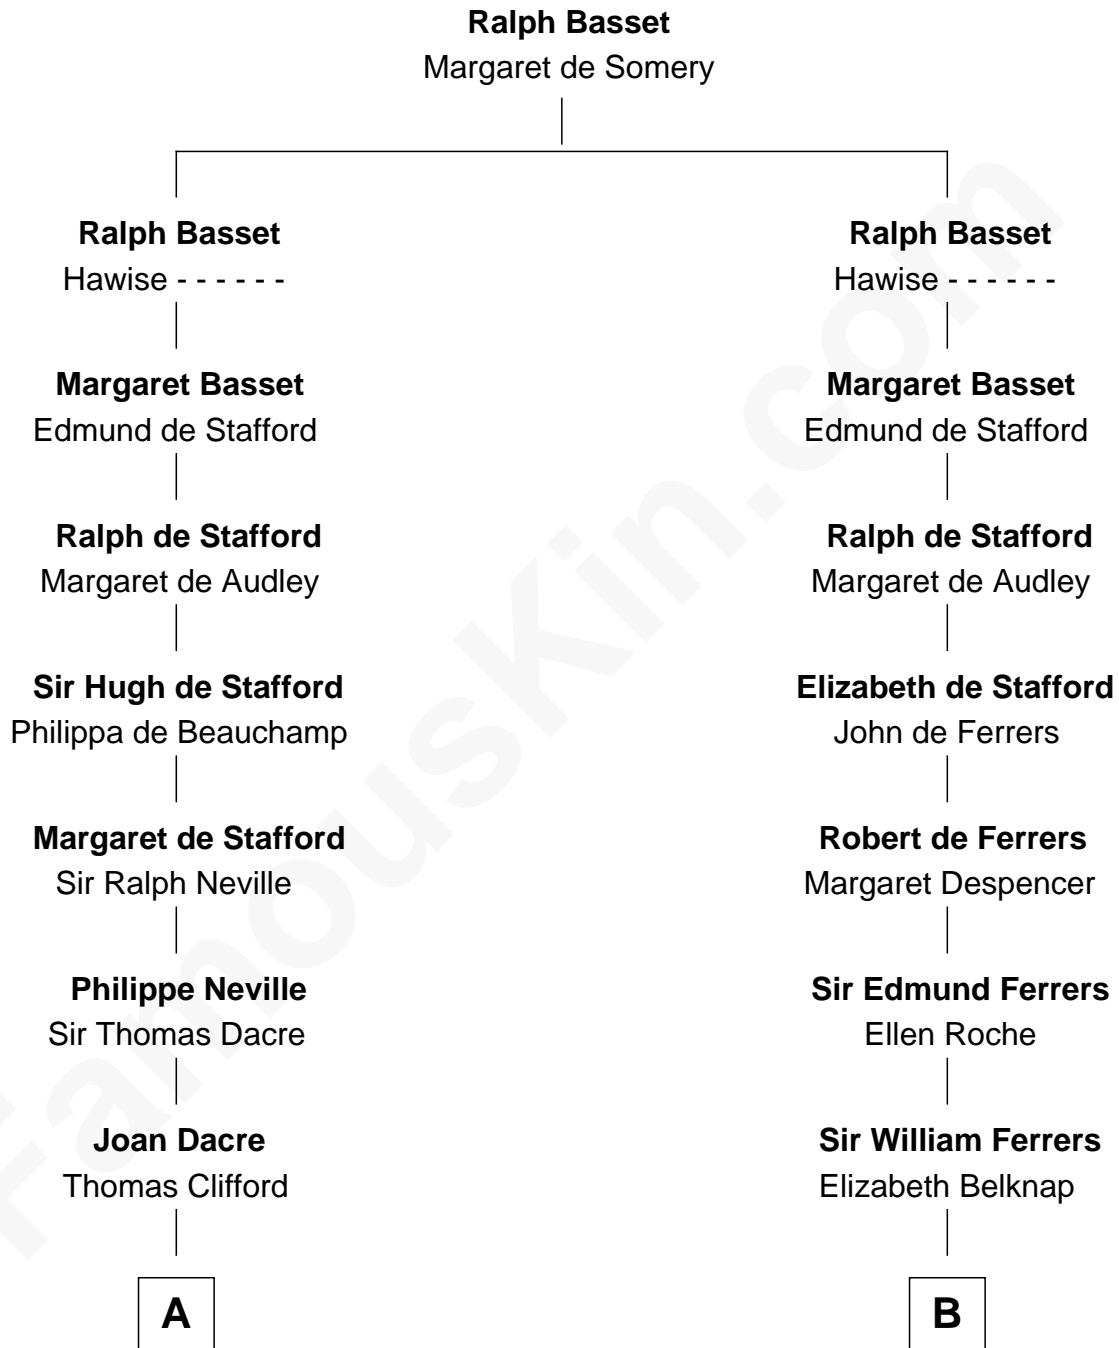

FamousKin.com

Relationship Chart of

Sir Winston Churchill

Prime Minister of the United Kingdom

21st cousin of

Grover Cleveland

22nd and 24th U.S. President

C

Jane Paget
George Stewart

Jane Stewart
Sir George Spencer-Churchill

Sir John Winston Spencer-Churchill
Frances Anne Emily Vane

Randolph Henry Spencer-Churchill
Jeanette Jerome

Sir Winston Churchill
Prime Minister of the United Kingdom