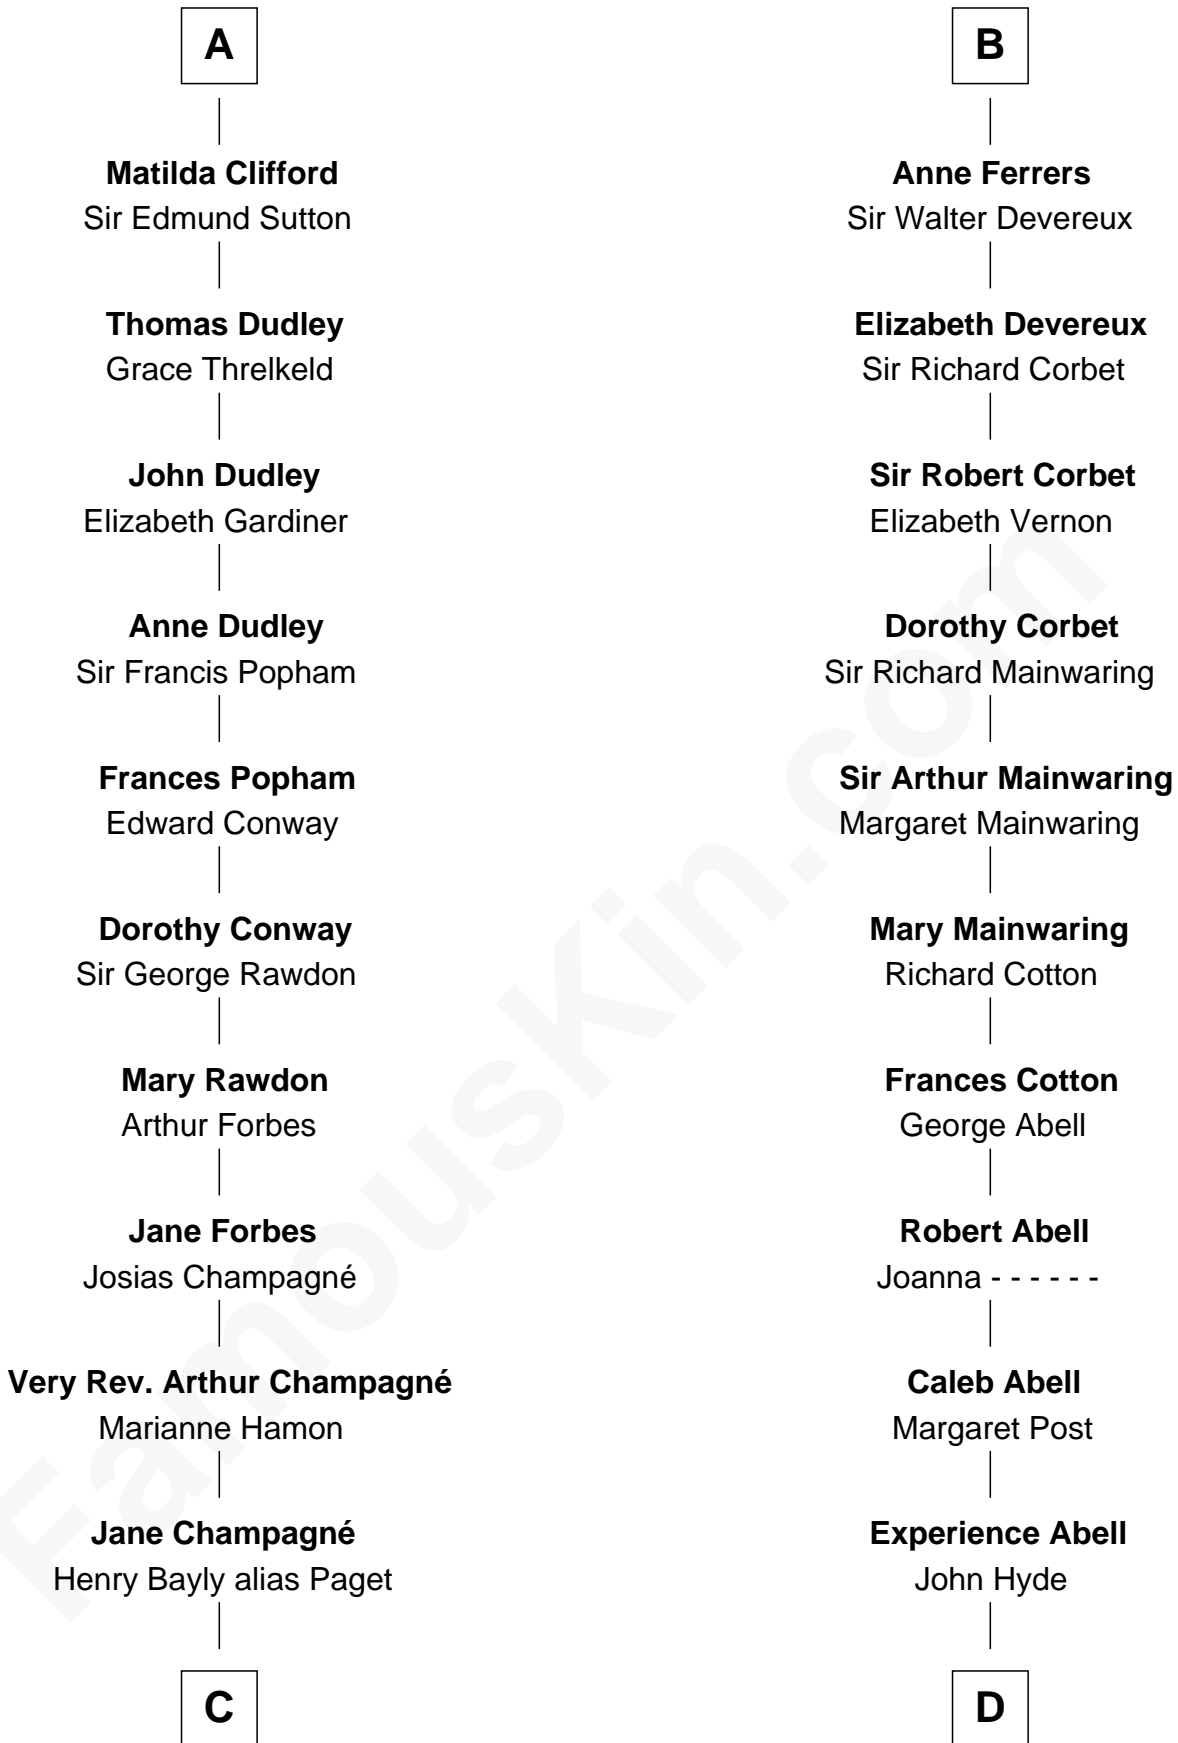

FamousKin.com

Relationship Chart of

Sir Winston Churchill

Prime Minister of the United Kingdom

21st cousin of

Grover Cleveland

22nd and 24th U.S. President

C

Jane Paget
George Stewart

Jane Stewart
Sir George Spencer-Churchill

Sir John Winston Spencer-Churchill
Frances Anne Emily Vane

Randolph Henry Spencer-Churchill
Jeanette Jerome

Sir Winston Churchill
Prime Minister of the United Kingdom