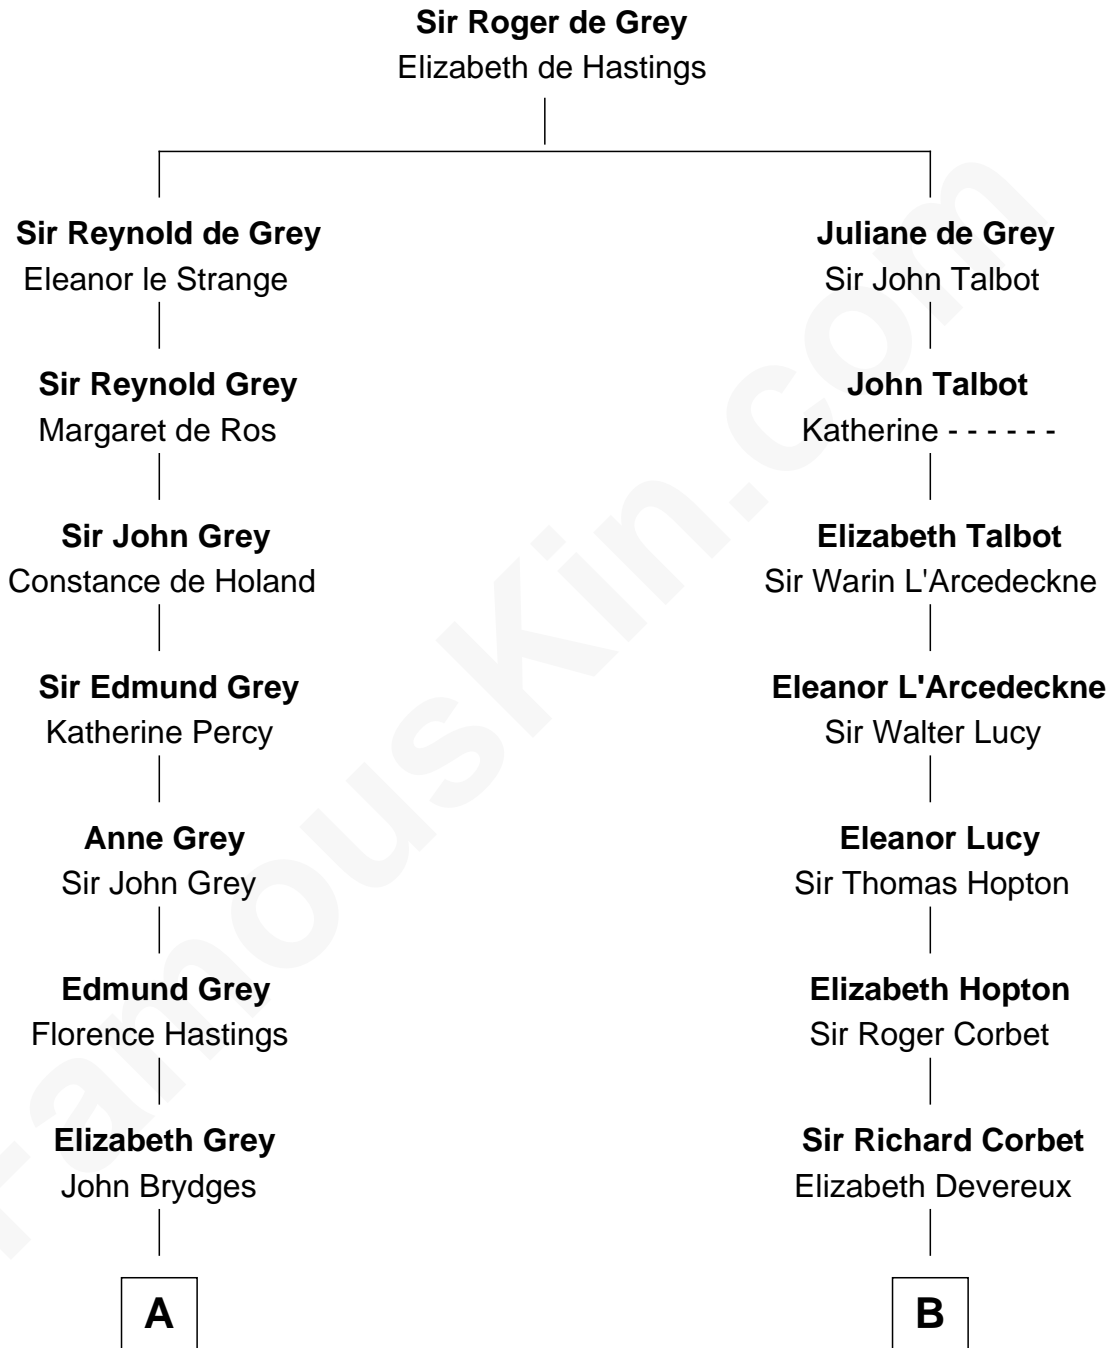

FamousKin.com

Relationship Chart of

Sir Winston Churchill

Prime Minister of the United Kingdom

19th cousin of

Grover Cleveland

22nd and 24th U.S. President

C

Sir John Winston Spencer-Churchill

Frances Anne Emily Vane

Randolph Henry Spencer-Churchill

Jeanette Jerome

Sir Winston Churchill

Prime Minister of the United Kingdom

D

William Cleveland