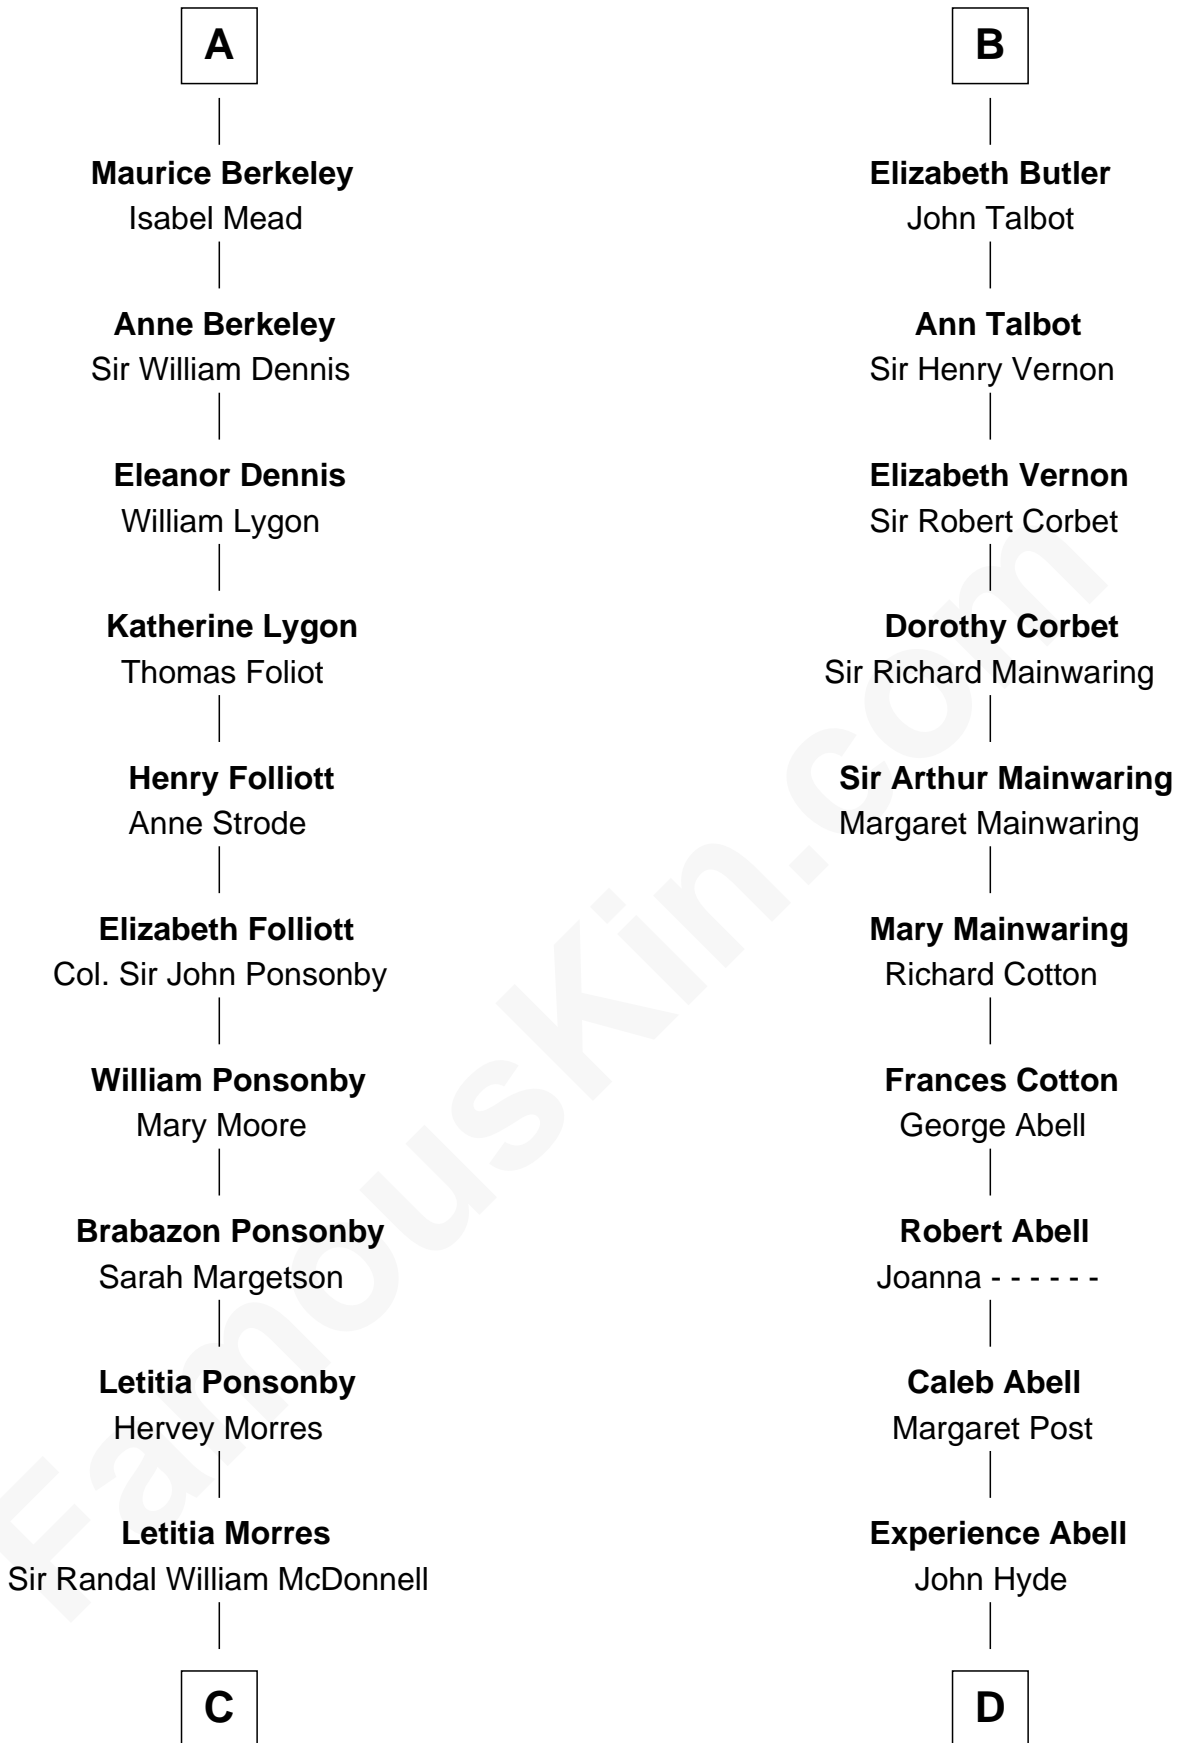

FamousKin.com

Relationship Chart of

Sir Winston Churchill

Prime Minister of the United Kingdom

21st cousin of

Grover Cleveland

22nd and 24th U.S. President

Sir Gerald de Prendergast

C

Anne Catherine McDonnell

Sir Henry Vane

Frances Anne Emily Vane-Tempest

Sir Charles William Stewart

Frances Anne Emily Vane

Sir John Winston Spencer-Churchill

Randolph Henry Spencer-Churchill