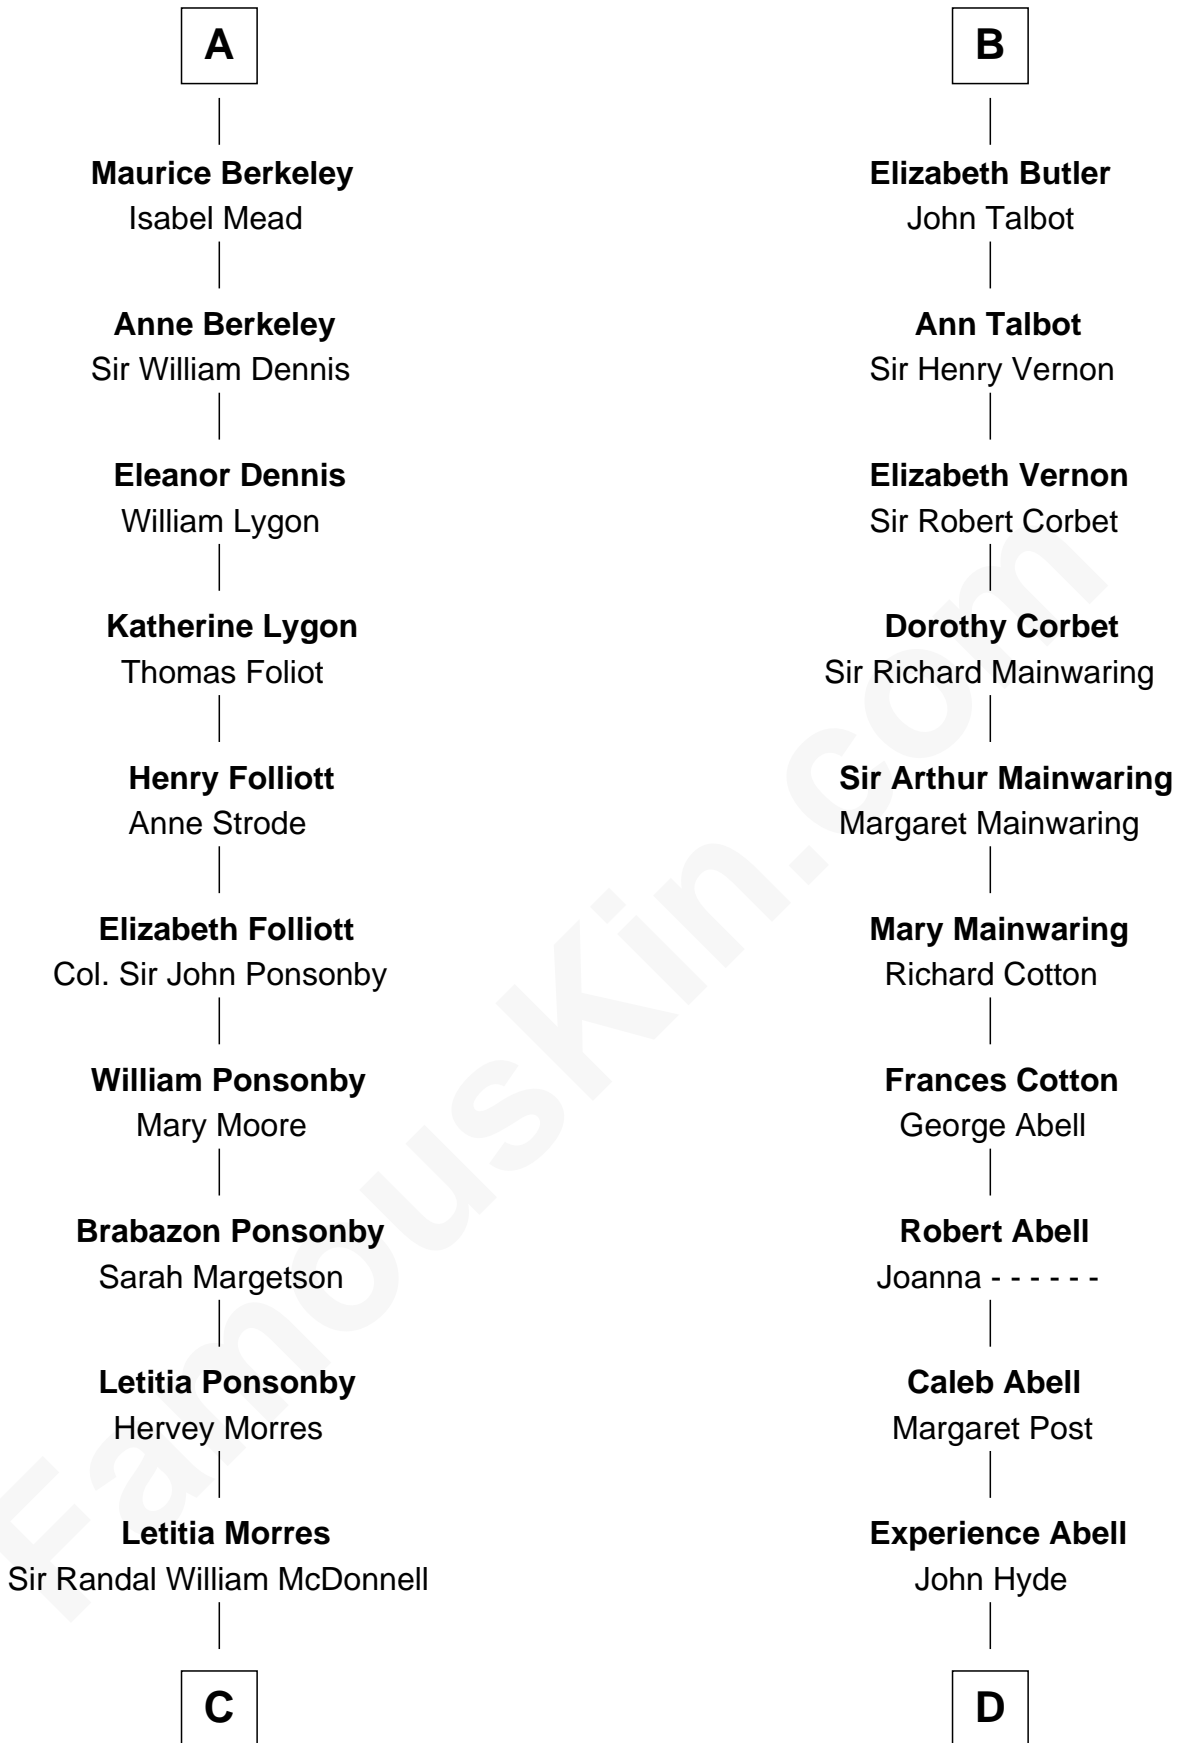

## Relationship Chart of

### Sir Winston Churchill

*Prime Minister of the United Kingdom*

21st cousin of

### Grover Cleveland

*22nd and 24th U.S. President*

**C**

**Anne Catherine McDonnell**

Sir Henry Vane

**Frances Anne Emily Vane-Tempest**

Sir Charles William Stewart

**Frances Anne Emily Vane**