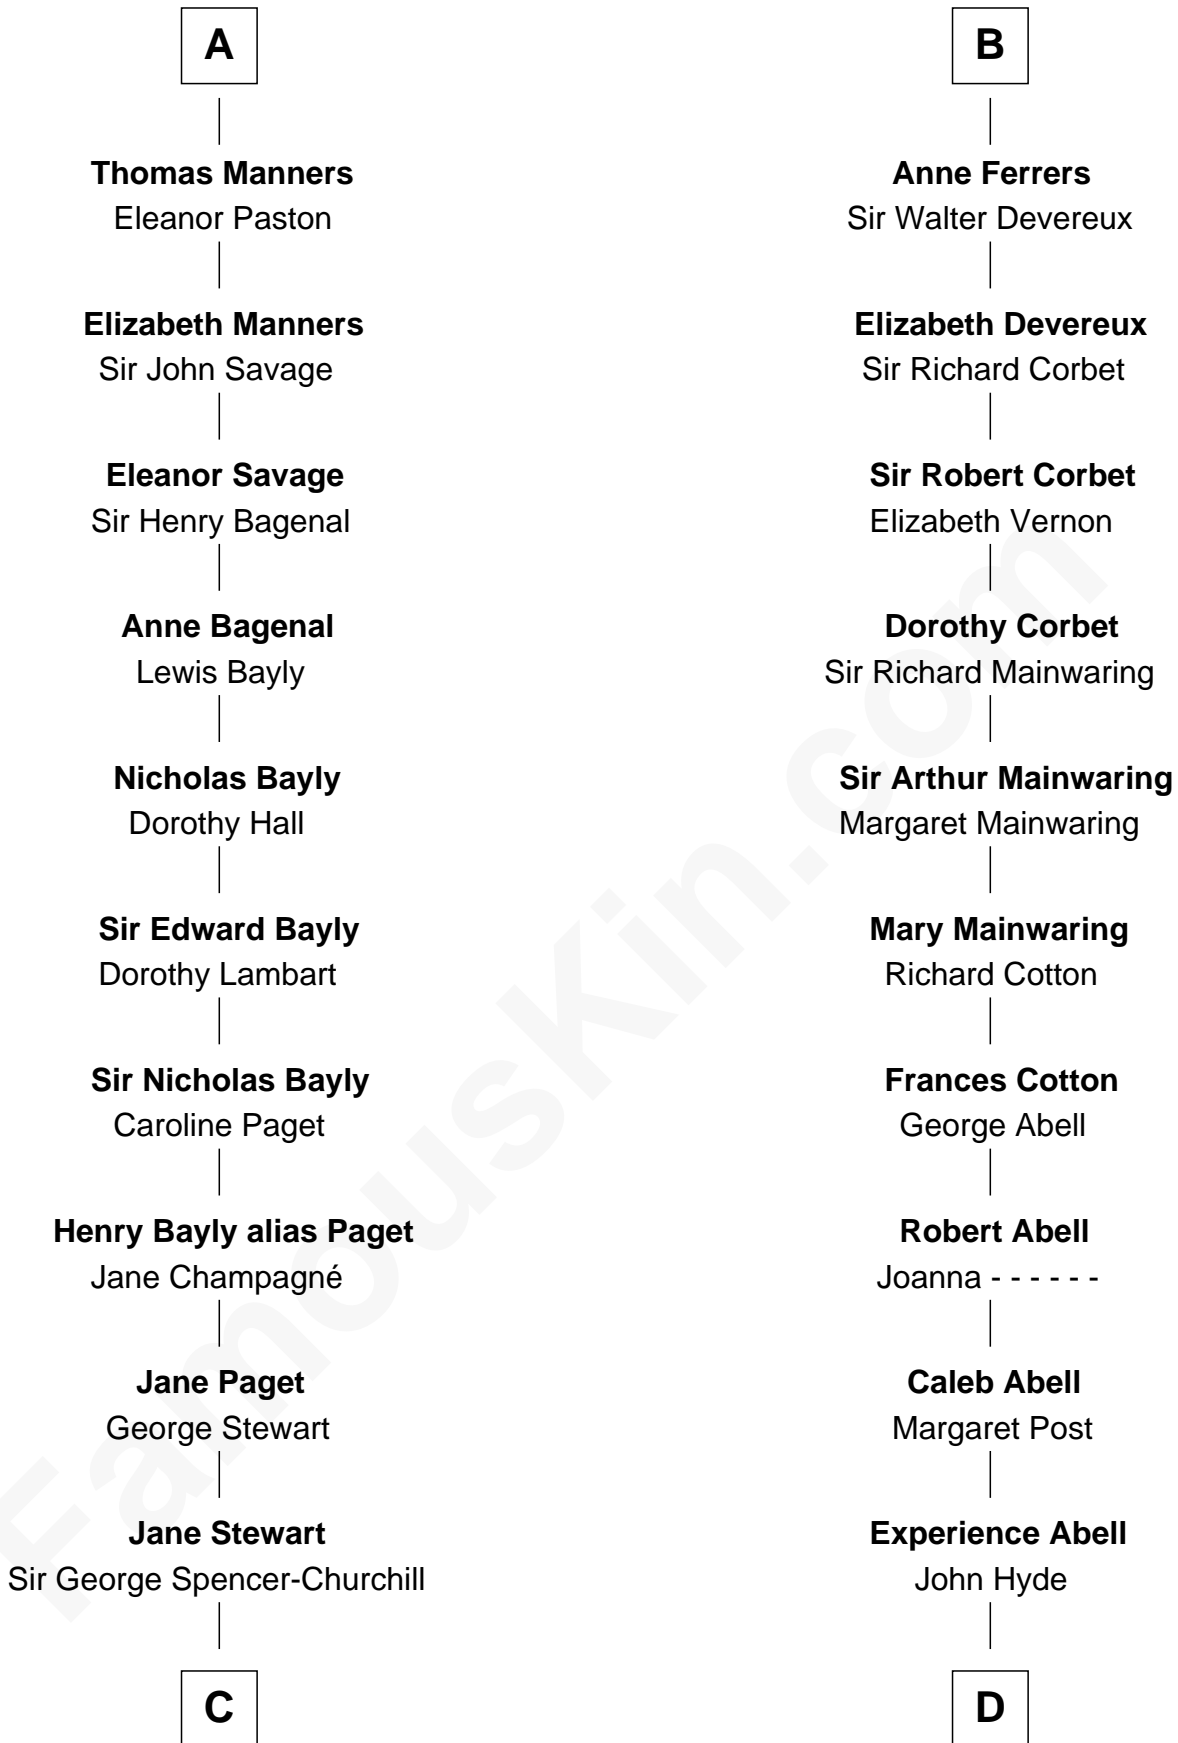

FamousKin.com

Relationship Chart of

Sir Winston Churchill

Prime Minister of the United Kingdom

19th cousin 2 times removed of

Grover Cleveland

22nd and 24th U.S. President

Sir James de Audley

Robert de Ferrers

Margaret Despencer

Sir Edmund Ferrers

Ellen Roche

Sir William Ferrers

Elizabeth Belknap

B

C