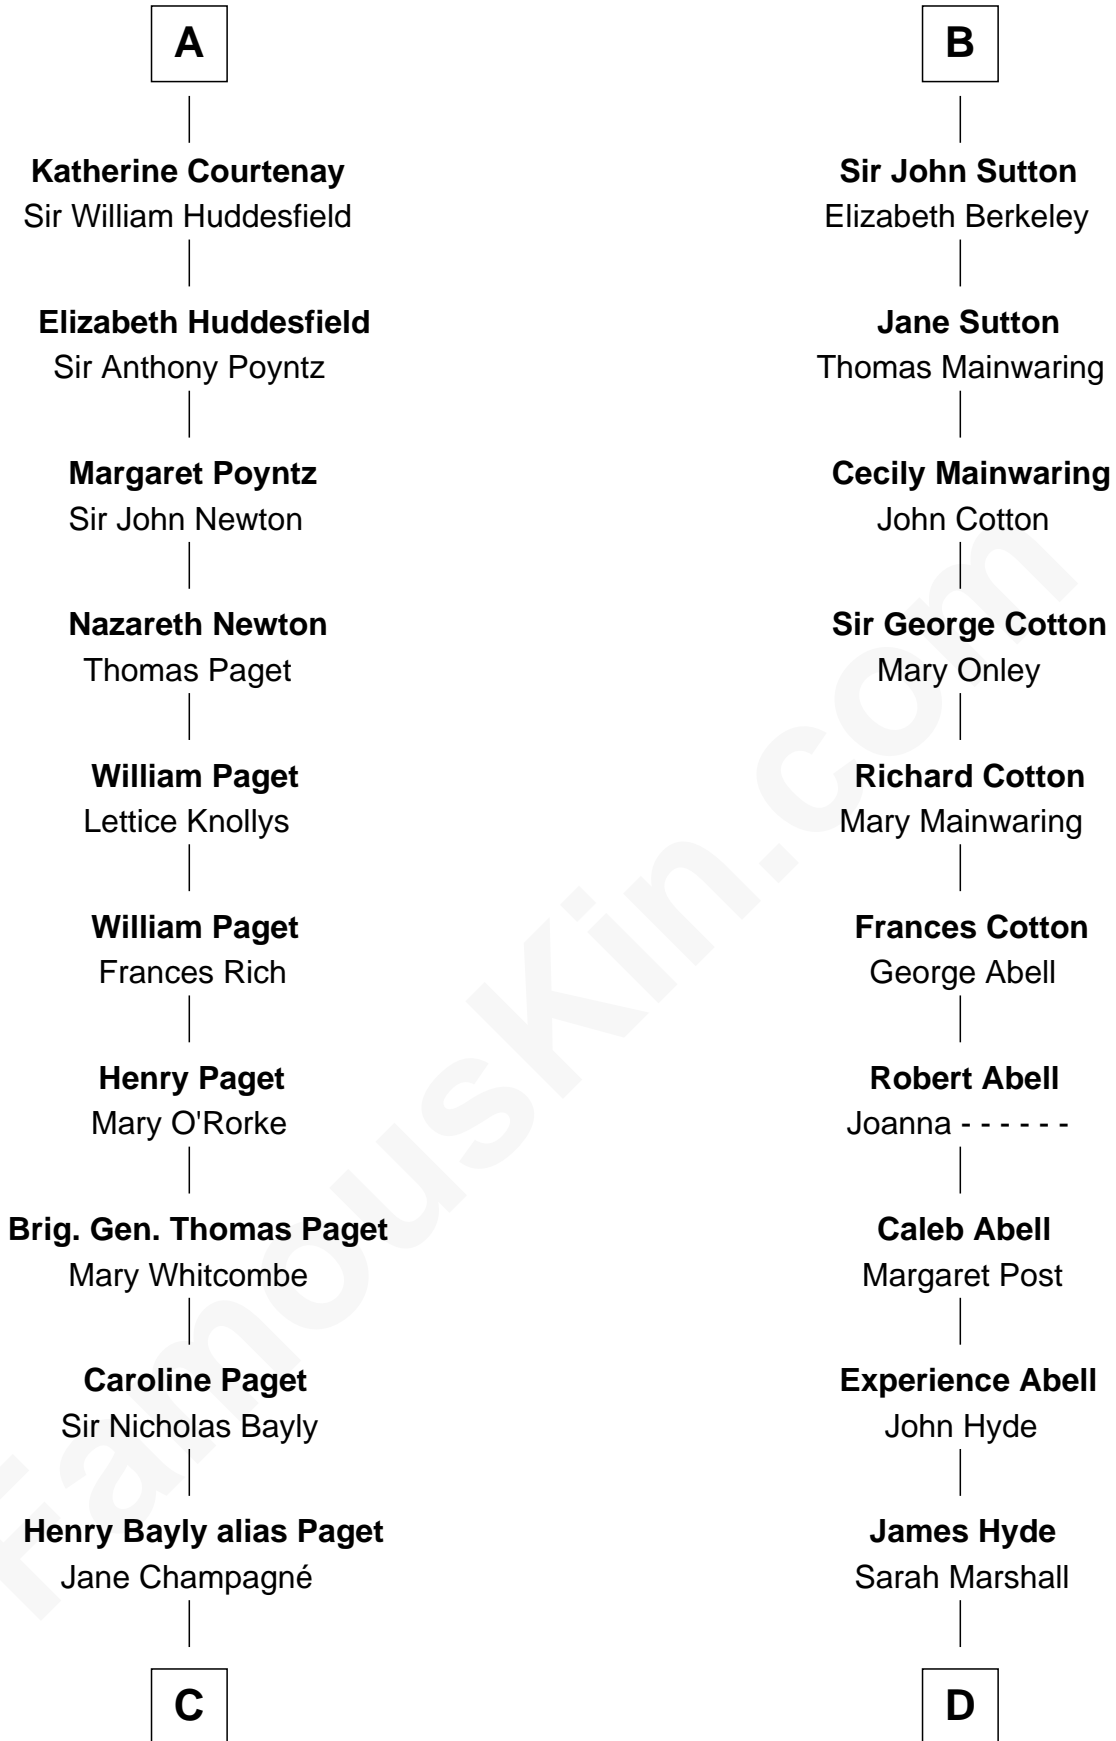

FamousKin.com

Relationship Chart of

Sir Winston Churchill

Prime Minister of the United Kingdom

20th cousin 1 time removed of

Grover Cleveland

22nd and 24th U.S. President

Sir Philip Basset

C

Jane Paget
George Stewart

Jane Stewart
Sir George Spencer-Churchill

Sir John Winston Spencer-Churchill
Frances Anne Emily Vane

Randolph Henry Spencer-Churchill
Jeanette Jerome

Sir Winston Churchill
Prime Minister of the United Kingdom