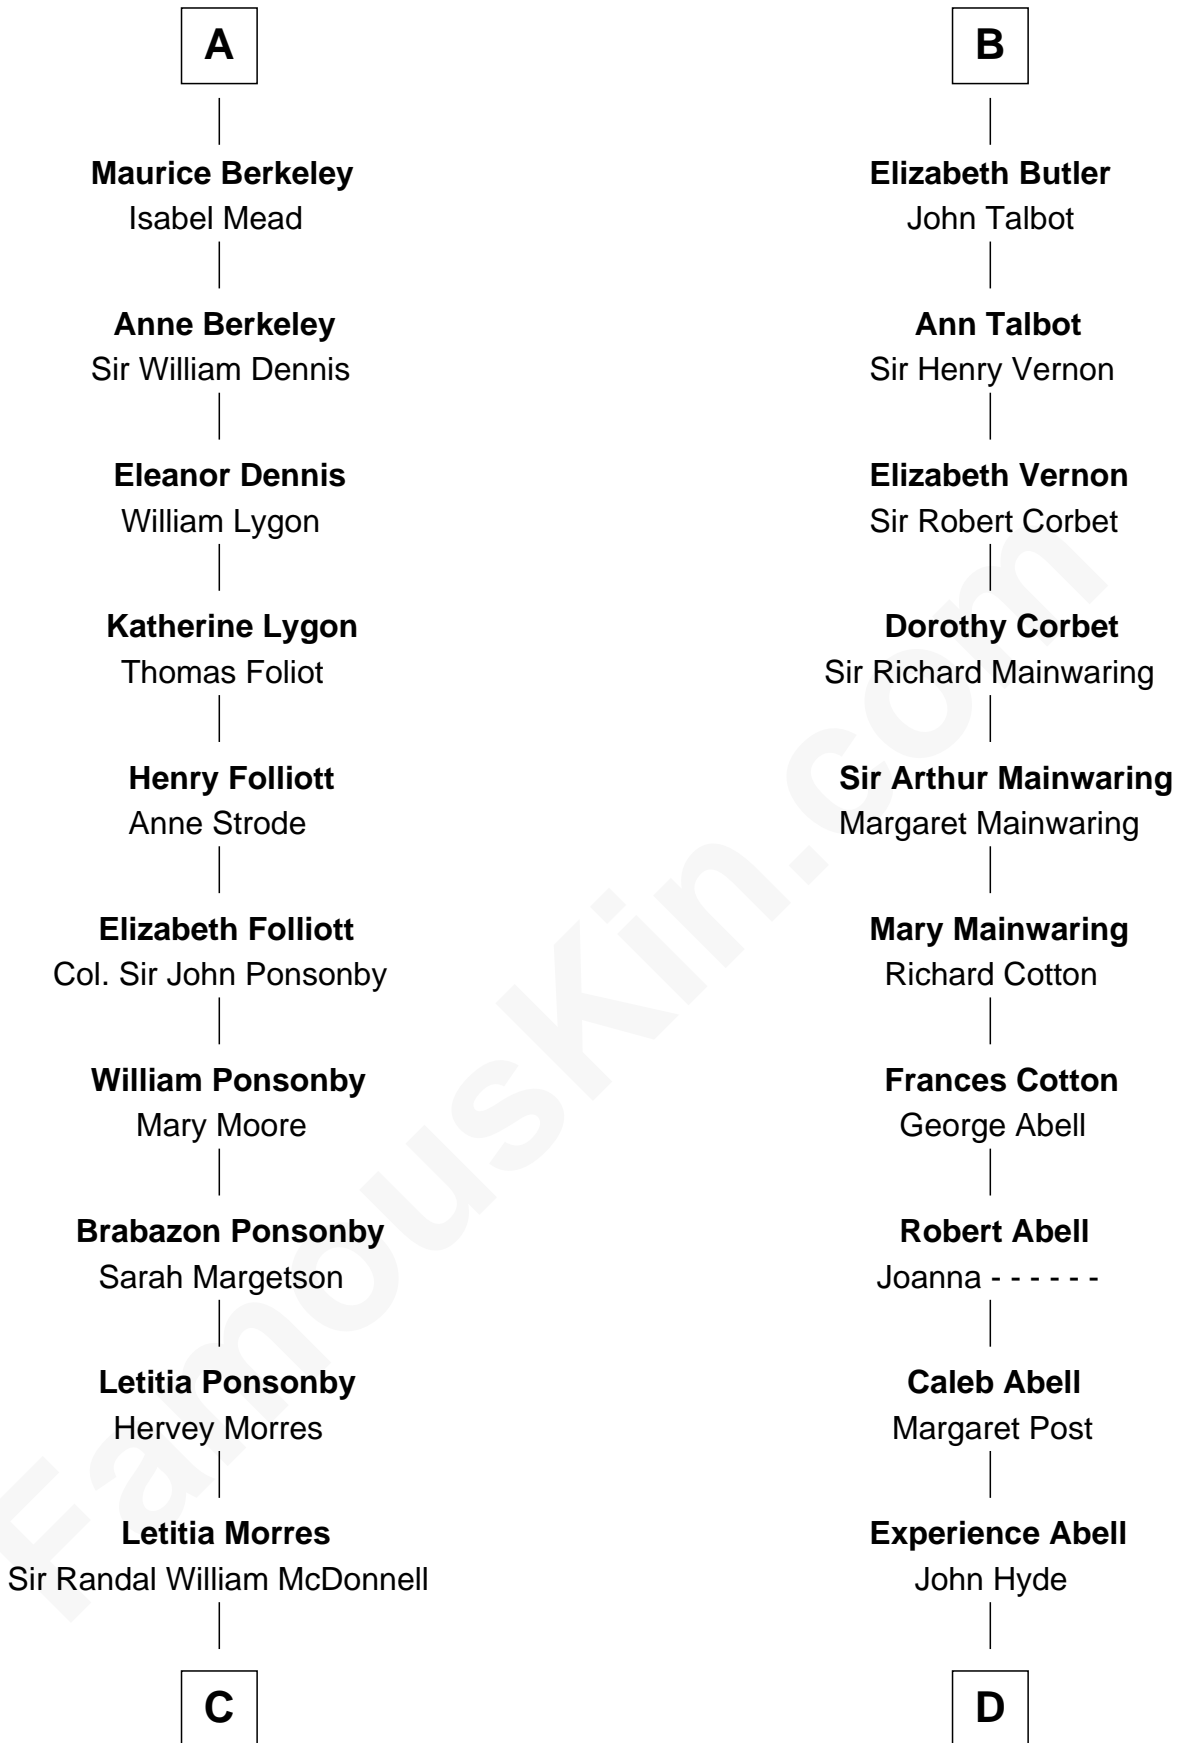

FamousKin.com

Relationship Chart of

Sir Winston Churchill

Prime Minister of the United Kingdom

21st cousin of

Grover Cleveland

22nd and 24th U.S. President

Sir Roger de Mortimer

Maud de Brewes

C

Anne Catherine McDonnell

Sir Henry Vane

Frances Anne Emily Vane-Tempest

Sir Charles William Stewart

Frances Anne Emily Vane

Sir John Winston Spencer-Churchill