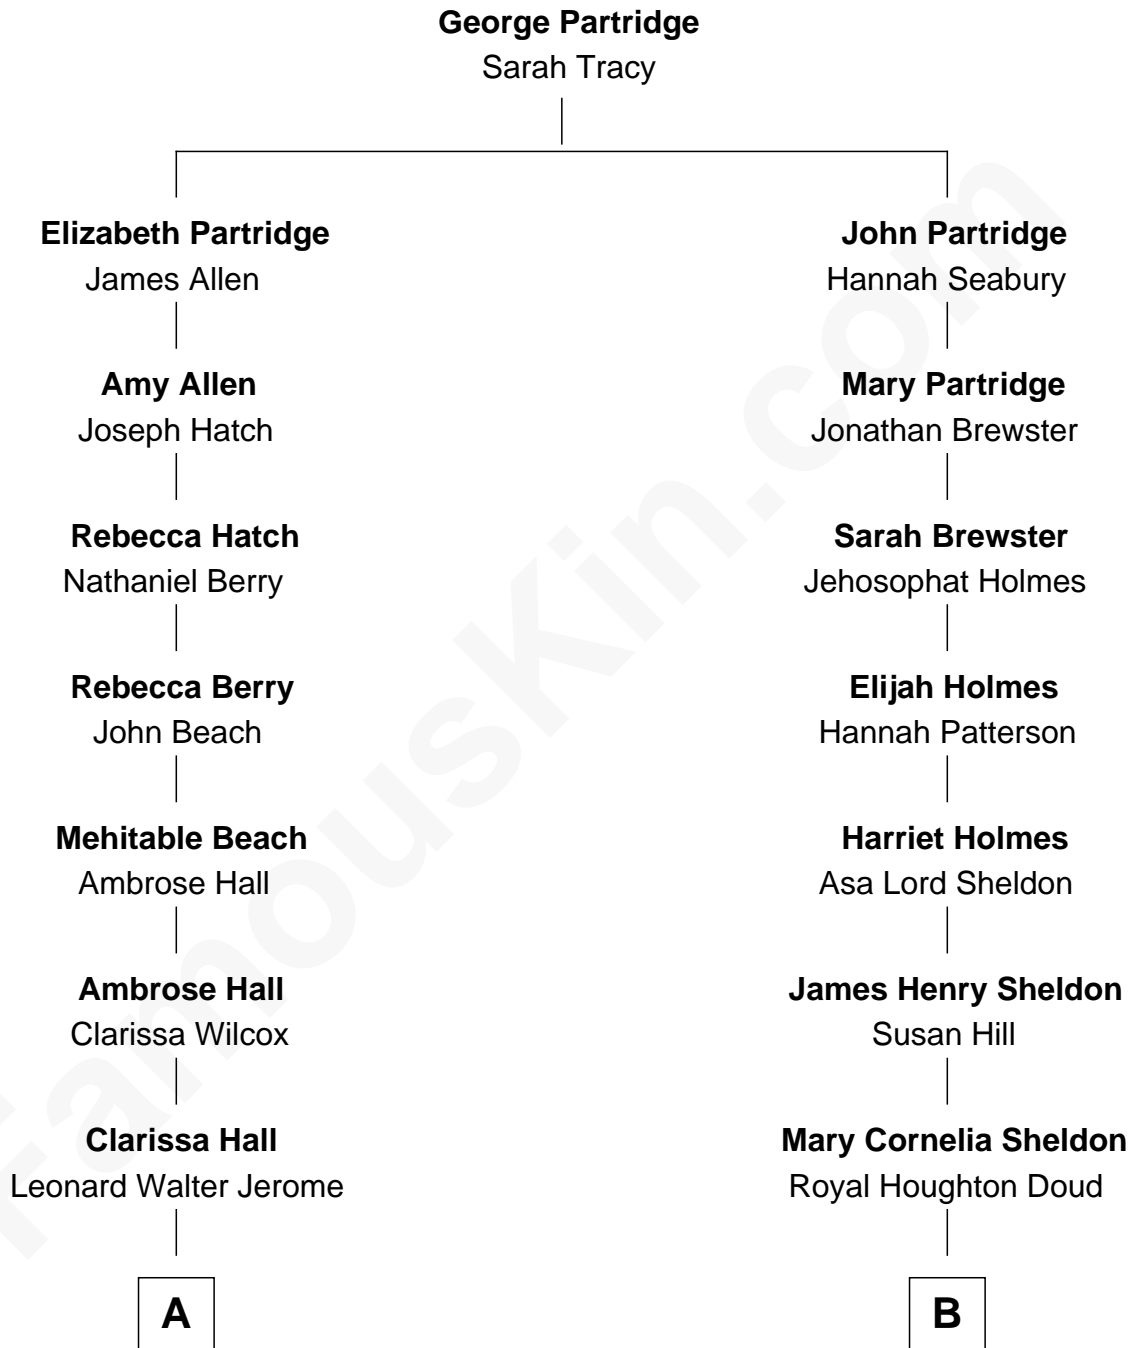

FamousKin.com

Relationship Chart of

Sir Winston Churchill

Prime Minister of the United Kingdom

8th cousin of

Mamie (Doud) Eisenhower

First Lady of President Dwight Eisenhower

A

Jeanette Jerome
Randolph Henry Spencer-Churchill

Sir Winston Churchill
Prime Minister of the United Kingdom

B

John Sheldon Doud
Elivera Mathilda Carlson

Mamie (Doud) Eisenhower
First Lady of Dwight Eisenhower