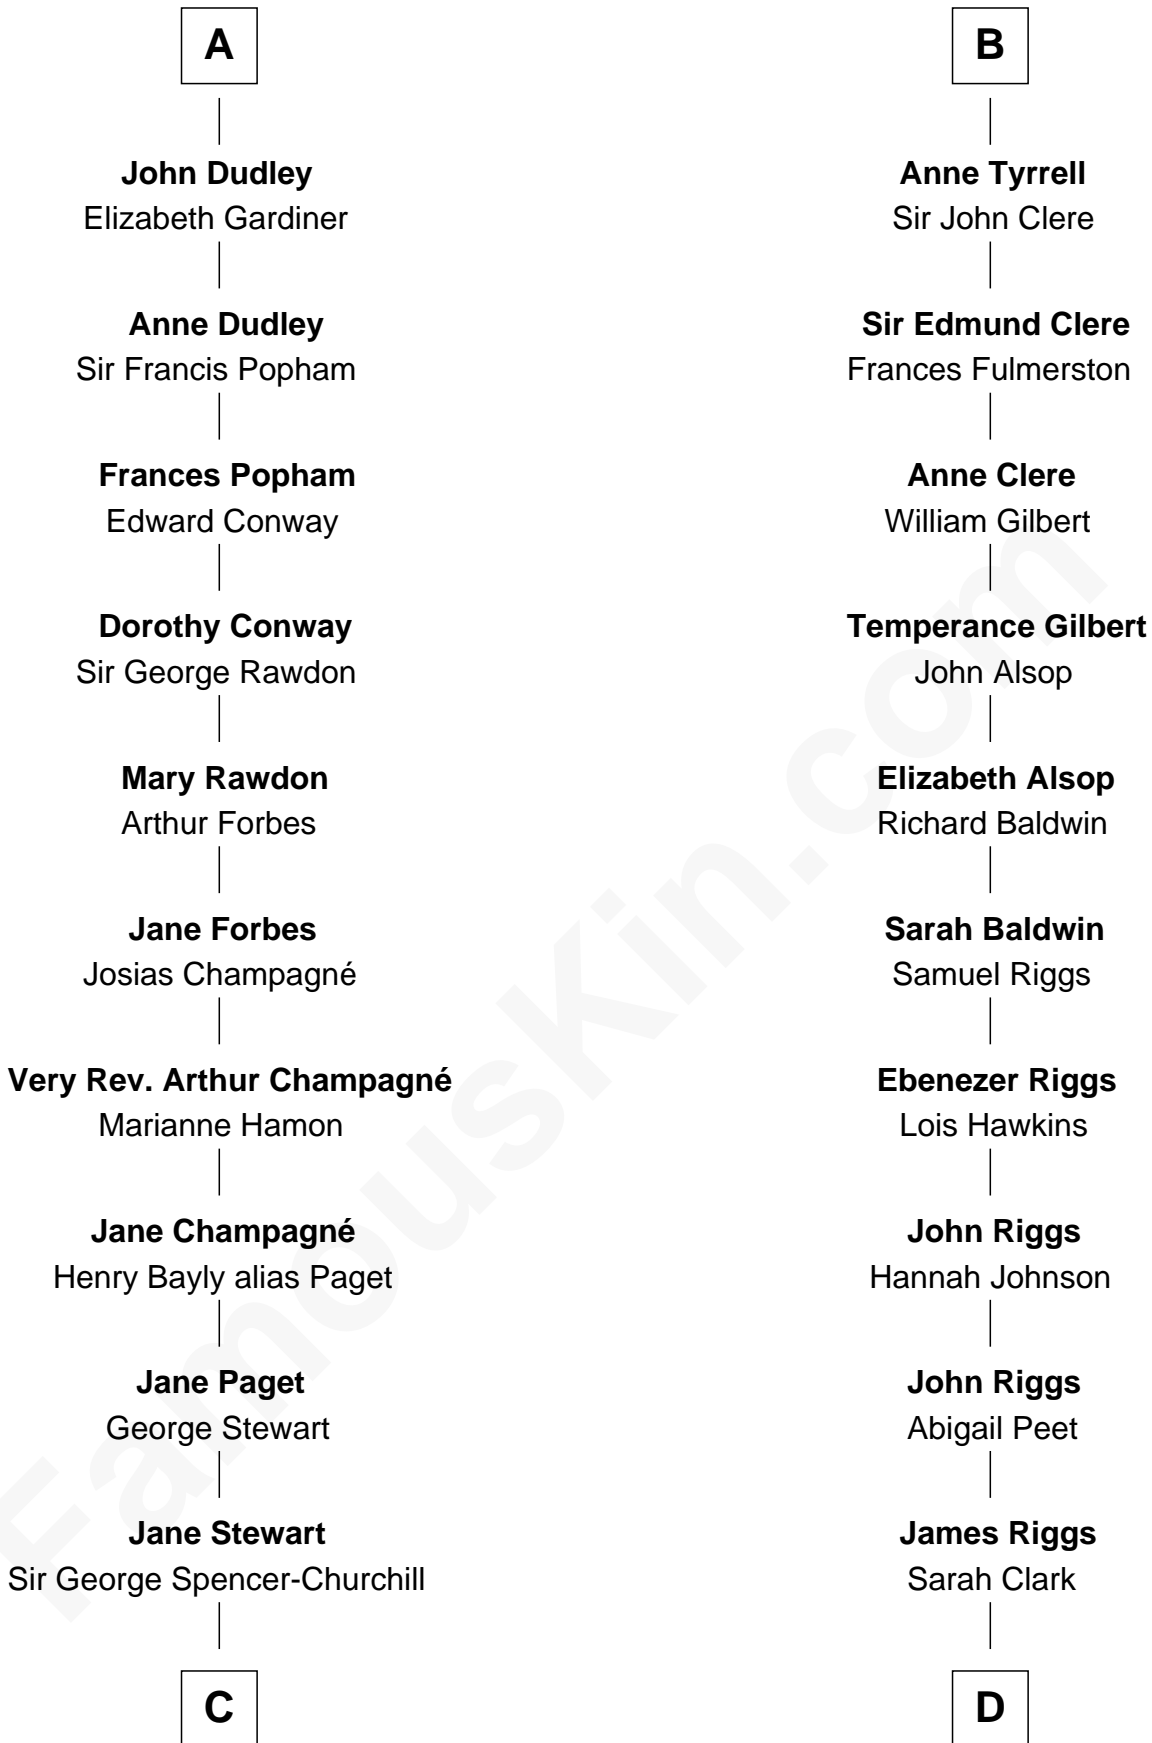

FamousKin.com

Relationship Chart of

Sir Winston Churchill

Prime Minister of the United Kingdom

19th cousin 2 times removed of

Mamie (Doud) Eisenhower

First Lady of President Dwight Eisenhower

C