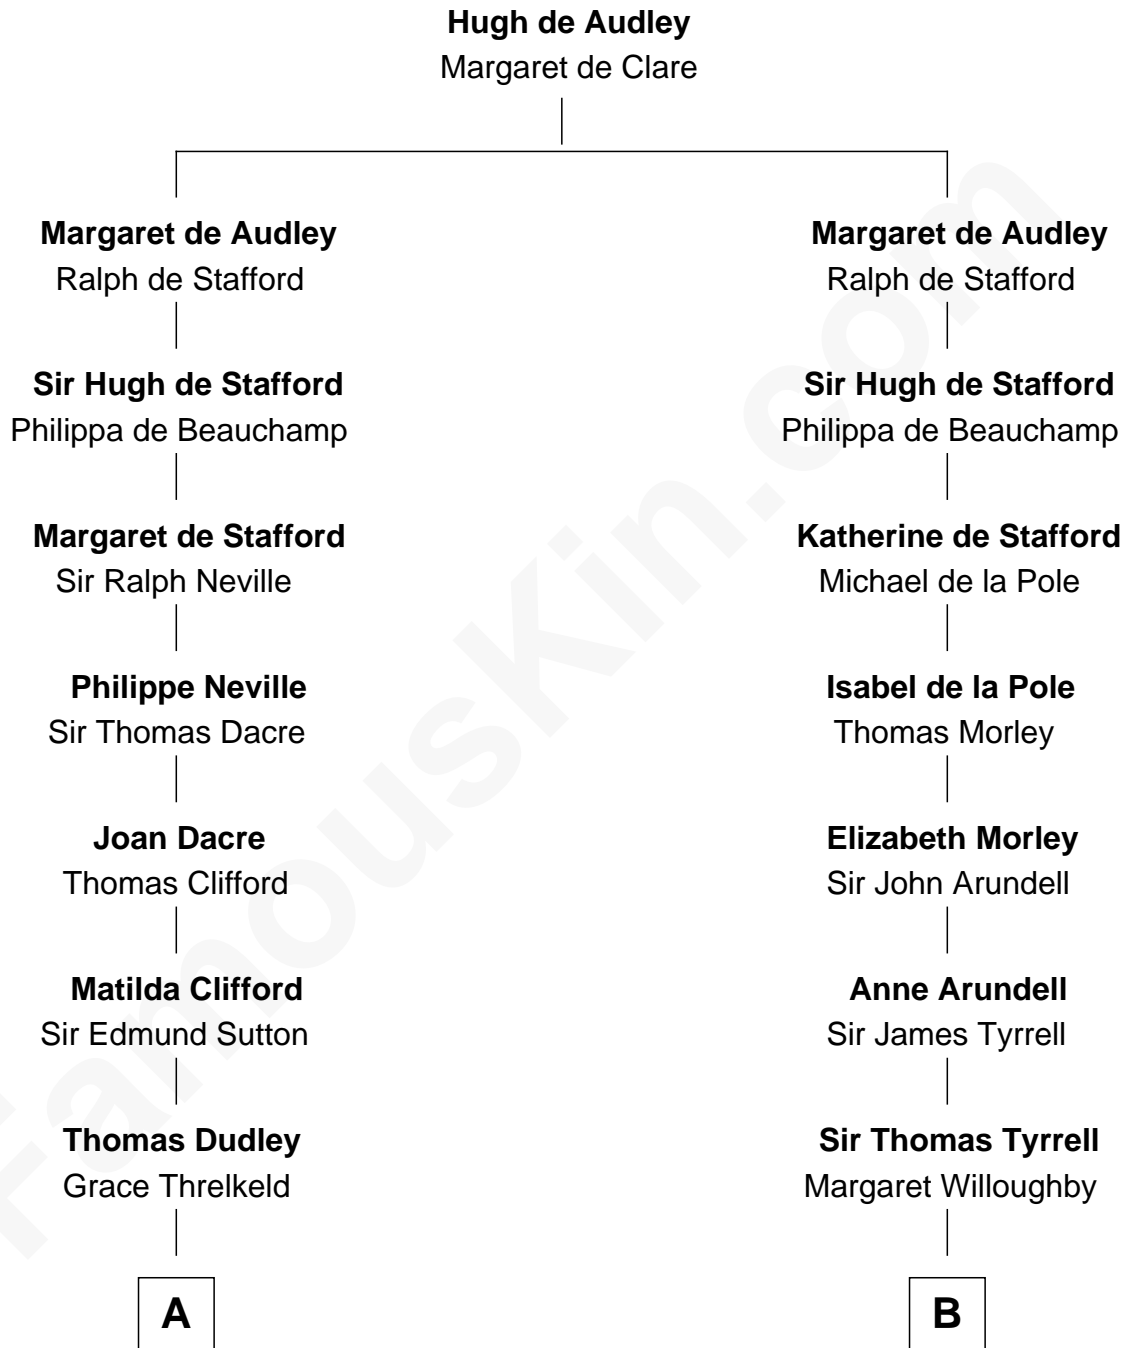

FamousKin.com

Relationship Chart of

Sir Winston Churchill

Prime Minister of the United Kingdom

19th cousin 2 times removed of

Mamie (Doud) Eisenhower

First Lady of President Dwight Eisenhower

C

Sir John Winston Spencer-Churchill

Frances Anne Emily Vane

Randolph Henry Spencer-Churchill

Jeanette Jerome

Sir Winston Churchill

Prime Minister of the United Kingdom

D

George Riggs