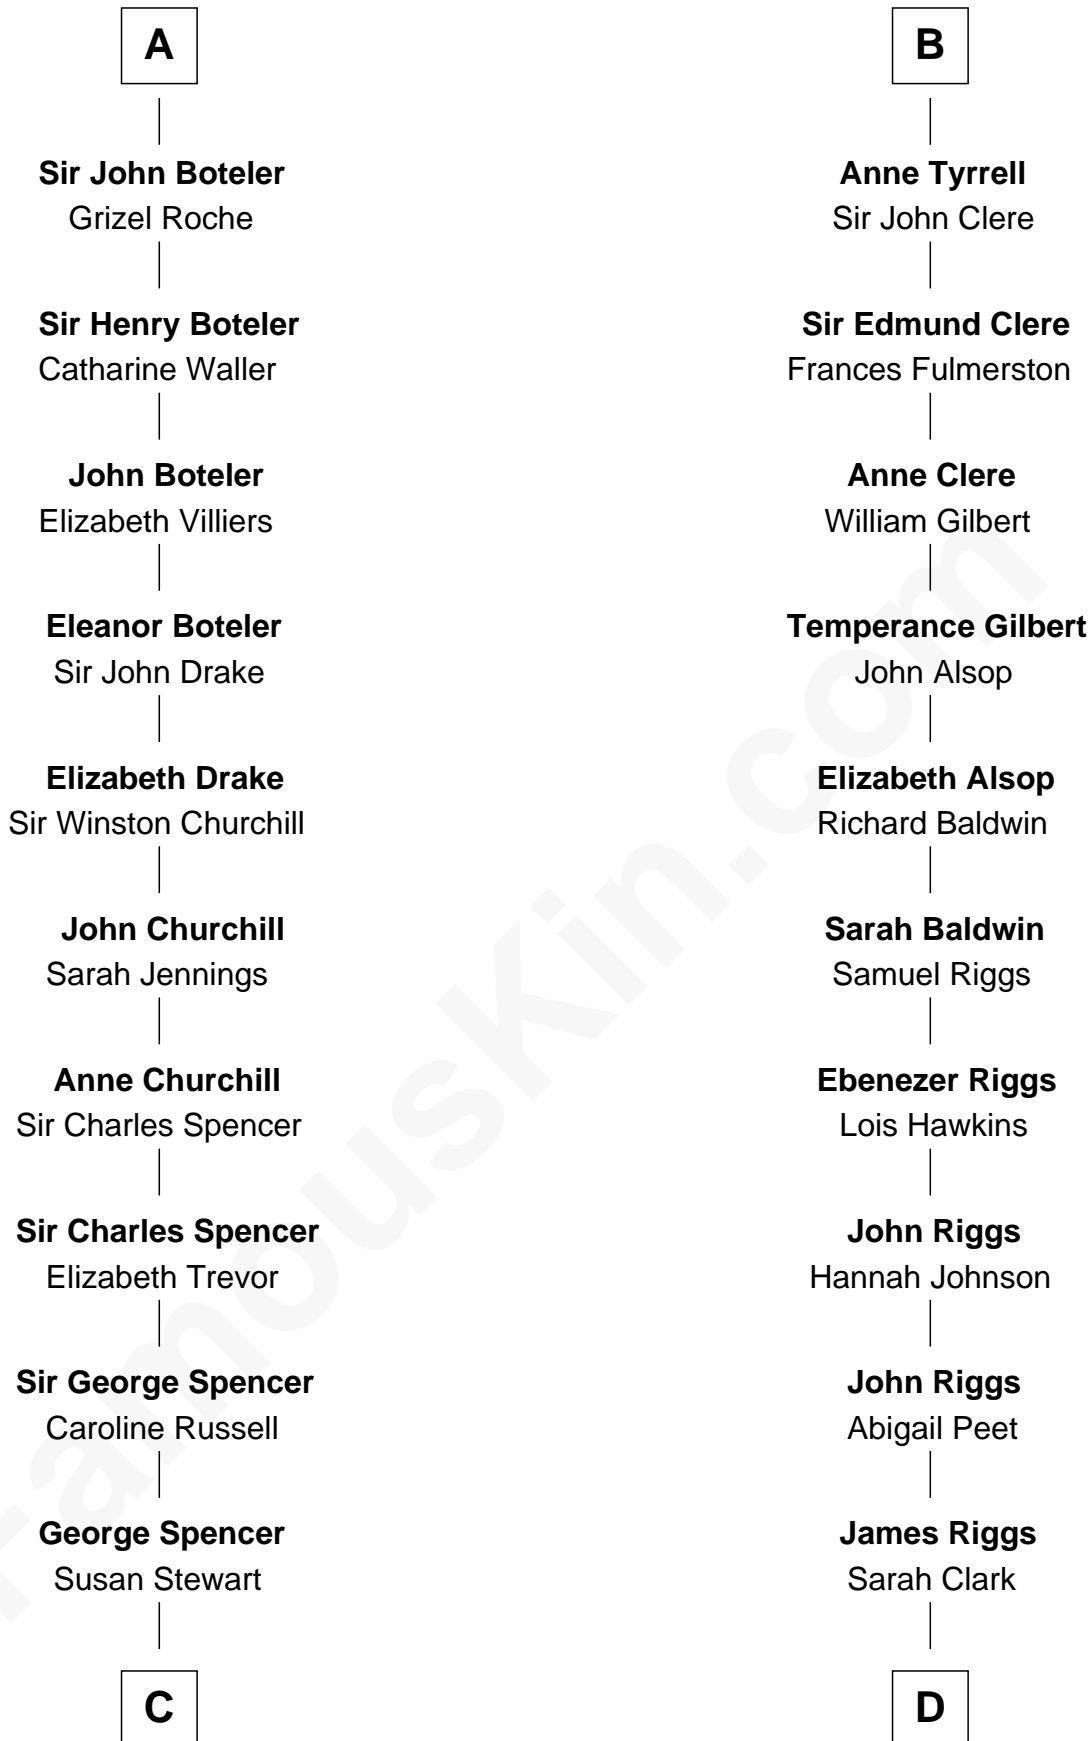

FamousKin.com

Relationship Chart of

Sir Winston Churchill

Prime Minister of the United Kingdom

20th cousin 1 time removed of

Mamie (Doud) Eisenhower

First Lady of President Dwight Eisenhower

Sir Walter de Norwich

C

Sir George Spencer-Churchill

Jane Stewart

Sir John Winston Spencer-Churchill

Frances Anne Emily Vane

Randolph Henry Spencer-Churchill

Jeanette Jerome

Sir Winston Churchill