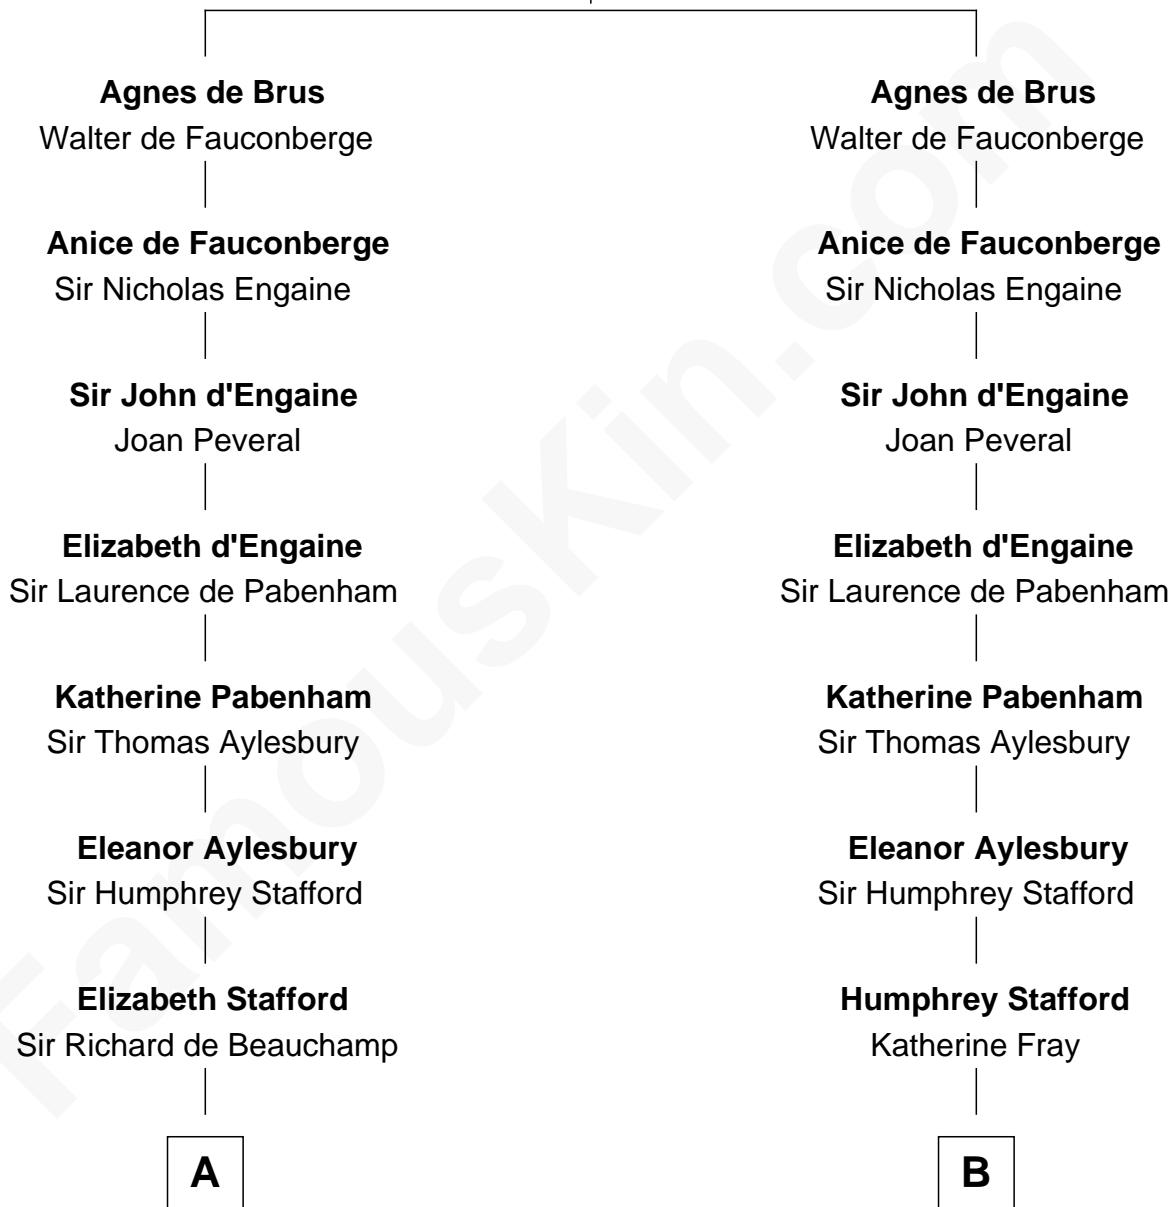

## Relationship Chart of

### Sir Winston Churchill

*Prime Minister of the United Kingdom*

21st cousin of

### Warren G. Harding

*29th U.S. President*

**Peter II de Brus**  
Hawise de Lancaster

**C**

**Anne Catherine McDonnell**

Sir Henry Vane

**Frances Anne Emily Vane-Tempest**

Sir Charles William Stewart