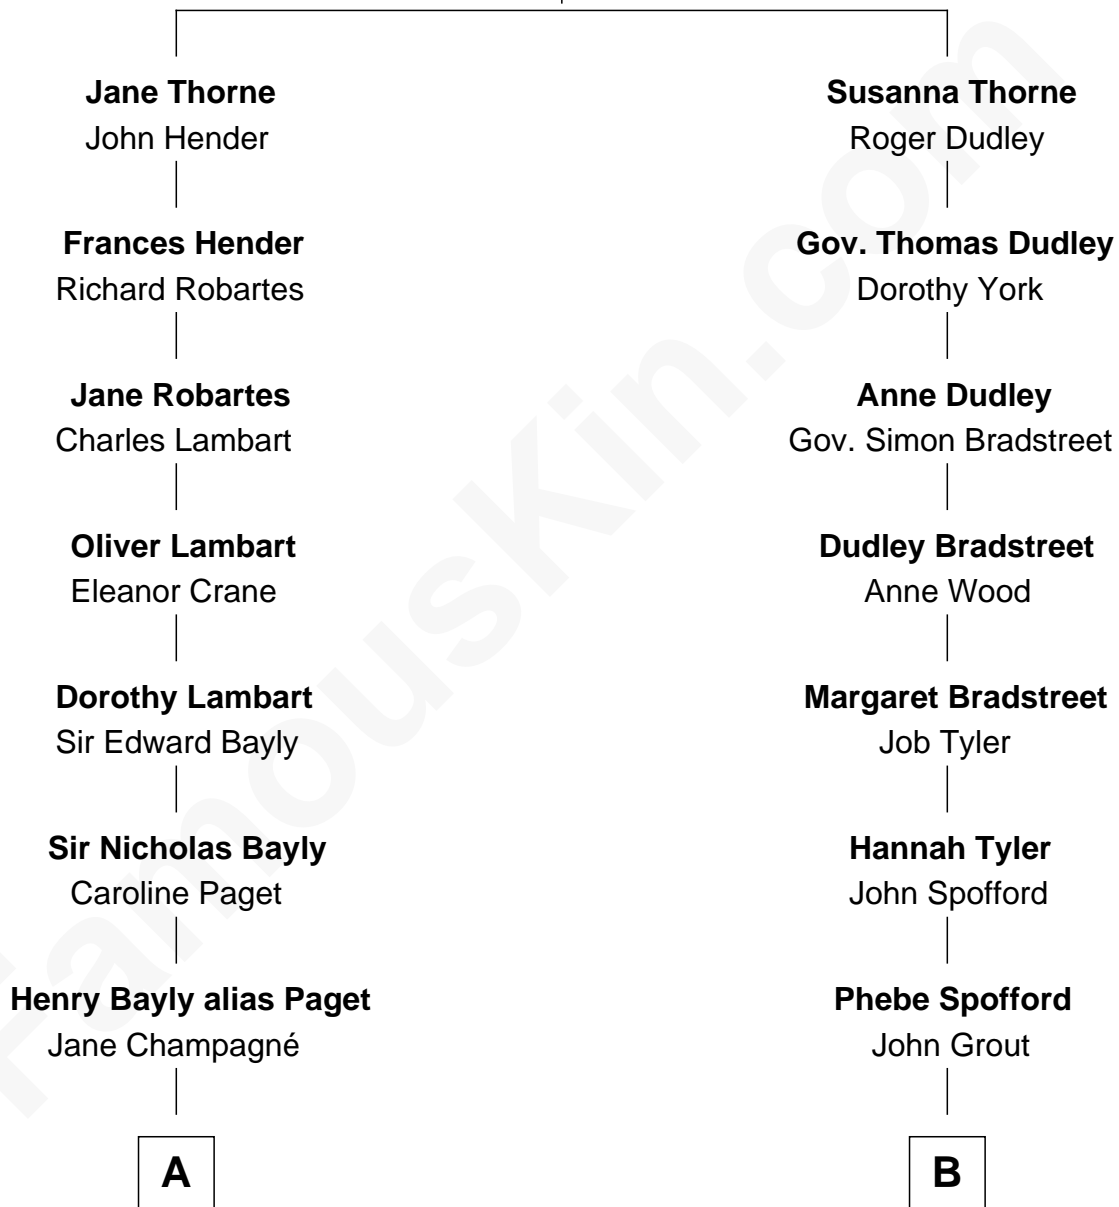

## Relationship Chart of

### Sir Winston Churchill

*Prime Minister of the United Kingdom*

11th cousin 1 time removed of

**Herbert Hoover**

*31st U.S. President*

**Thomas Thorne**

Mary Purefoy

**A**

**Jane Paget**  
George Stewart

**Jane Stewart**  
Sir George Spencer-Churchill

**Sir John Winston Spencer-Churchill**  
Frances Anne Emily Vane

**Randolph Henry Spencer-Churchill**  
Jeanette Jerome

**Sir Winston Churchill**  
*Prime Minister of the United Kingdom*

**B**

**Phebe Grout**  
Jacob Winn

**Endymia Winn**  
Thomas Sherwood

**Lucinda Sherwood**  
John Minthorn

**Theodore Minthorn**  
Mary Wasley

**Hulda Randall Minthorn**  
Jessie Clark Hoover

**Herbert Hoover**  
*31st U.S. President*