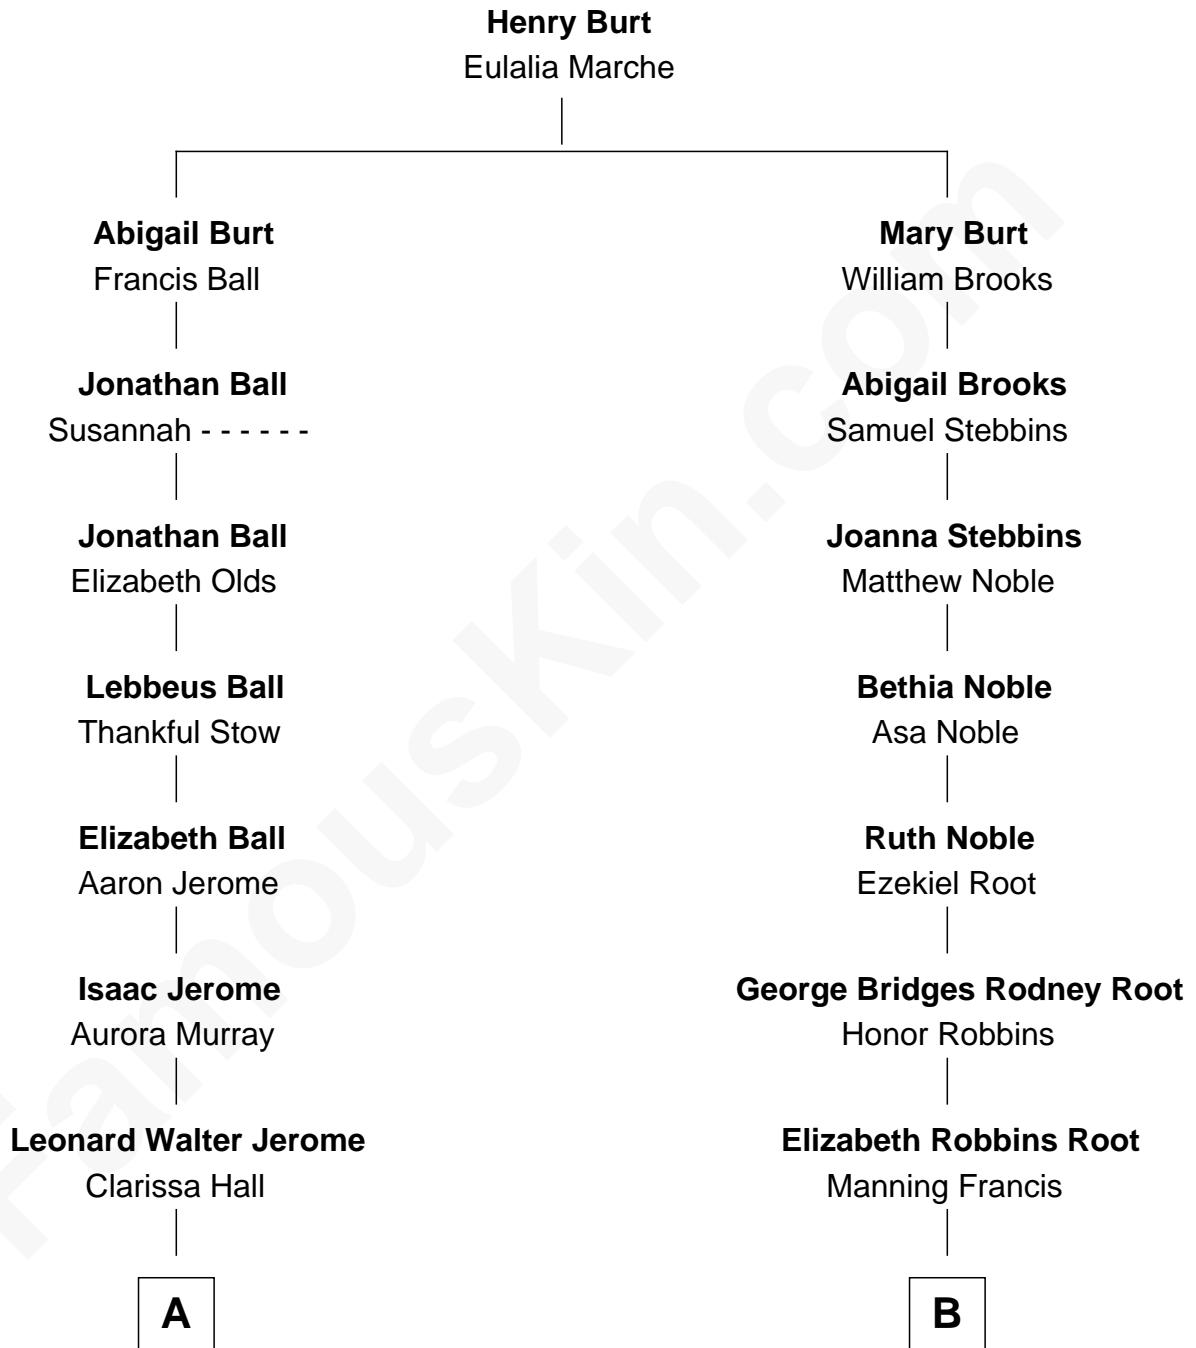

FamousKin.com

Relationship Chart of

Sir Winston Churchill

Prime Minister of the United Kingdom

8th cousin 2 times removed of

Nancy (Davis) Reagan

First Lady of President Ronald Reagan

A

Jeanette Jerome
Randolph Henry Spencer-Churchill

Sir Winston Churchill

Prime Minister of the United Kingdom

B

Frederick Augustus Francis
Jessie Anne Stevens

Anne Ayers Francis
John Newell Robbins

Kenneth Seymour Robbins
Edith Prescott Lockett

Nancy (Davis) Reagan
First Lady of Ronald Reagan

FamousKin.com