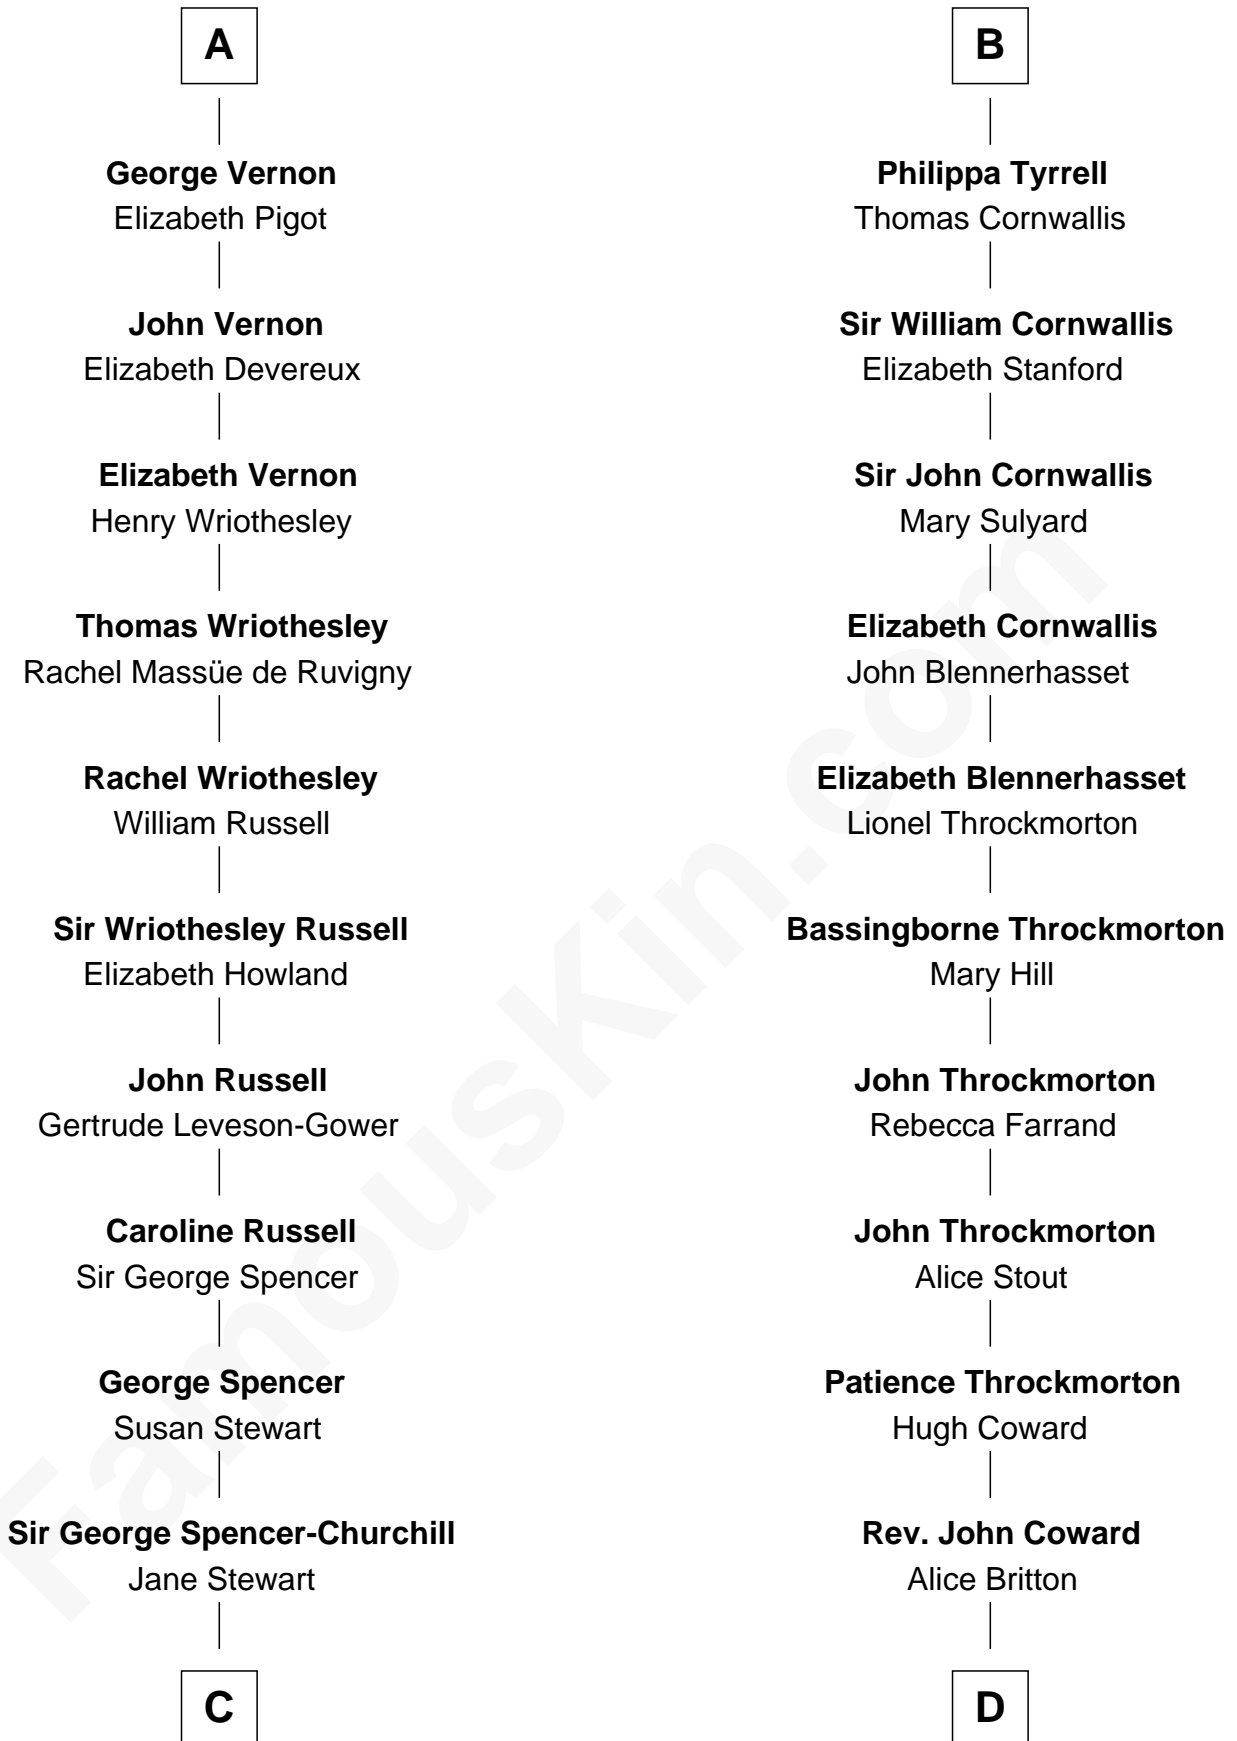

FamousKin.com

Relationship Chart of

Sir Winston Churchill

Prime Minister of the United Kingdom

19th cousin 2 times removed of

Ellen Louise (Axson) Wilson

First Lady of President Woodrow Wilson

C

Sir John Winston Spencer-Churchill

Frances Anne Emily Vane

Randolph Henry Spencer-Churchill

Jeanette Jerome

Sir Winston Churchill

Prime Minister of the United Kingdom

D

Deliverance Coward