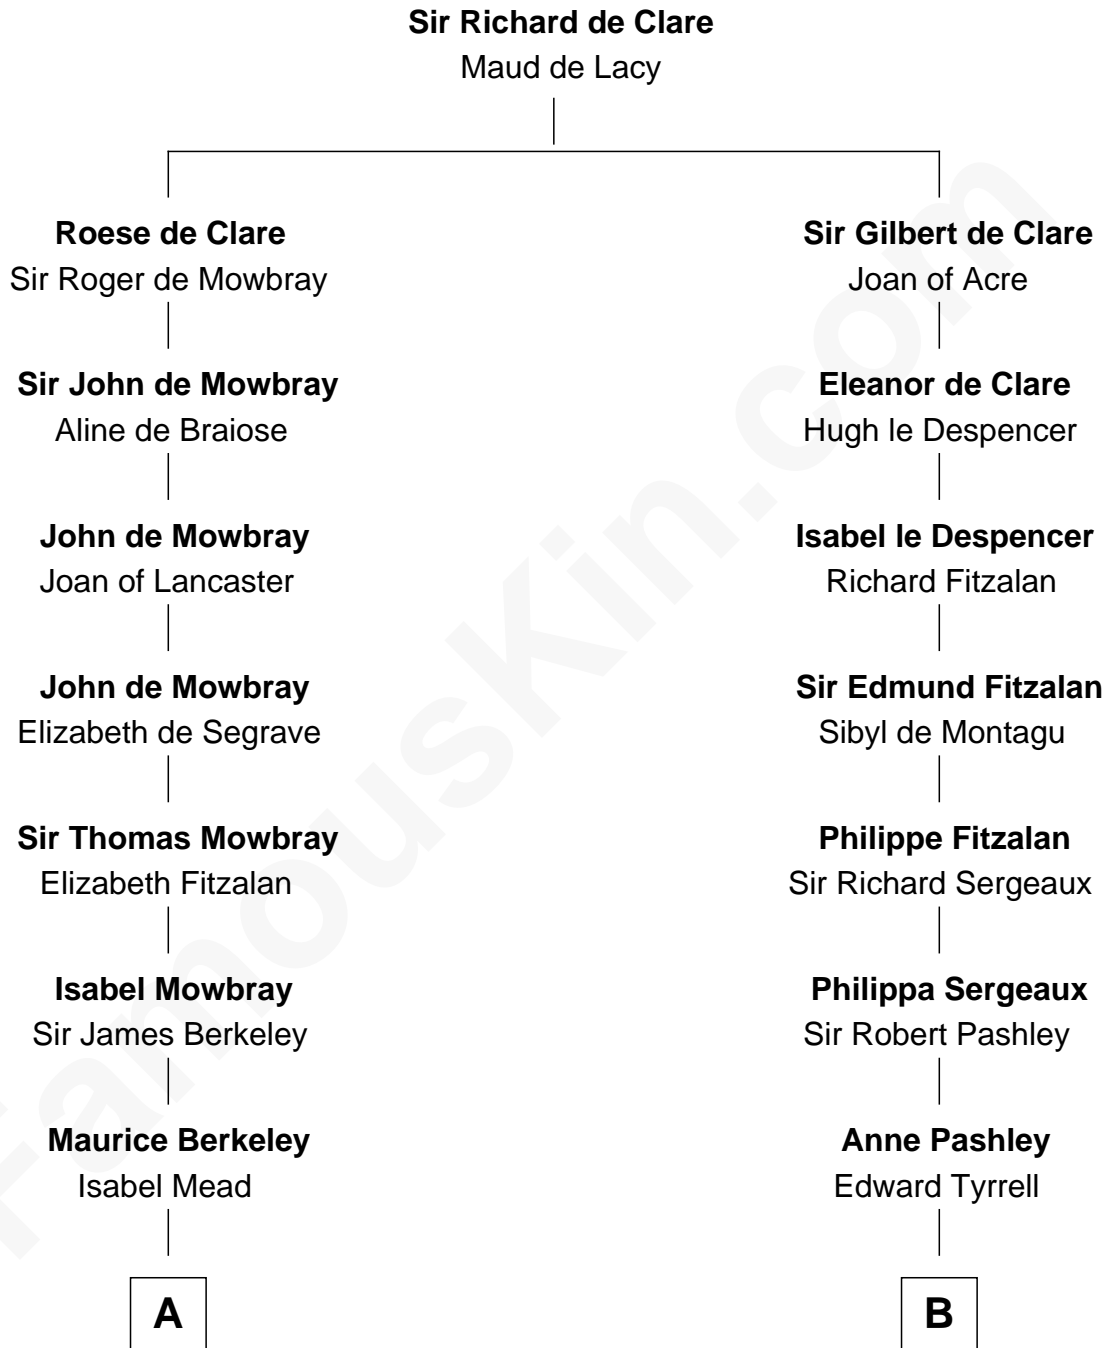

FamousKin.com

Relationship Chart of

Sir Winston Churchill

Prime Minister of the United Kingdom

20th cousin 1 time removed of

Ellen Louise (Axson) Wilson

First Lady of President Woodrow Wilson

C

Frances Anne Emily Vane-Tempest

Sir Charles William Stewart

Frances Anne Emily Vane

Sir John Winston Spencer-Churchill

Randolph Henry Spencer-Churchill

Jeanette Jerome

Sir Winston Churchill

Prime Minister of the United Kingdom