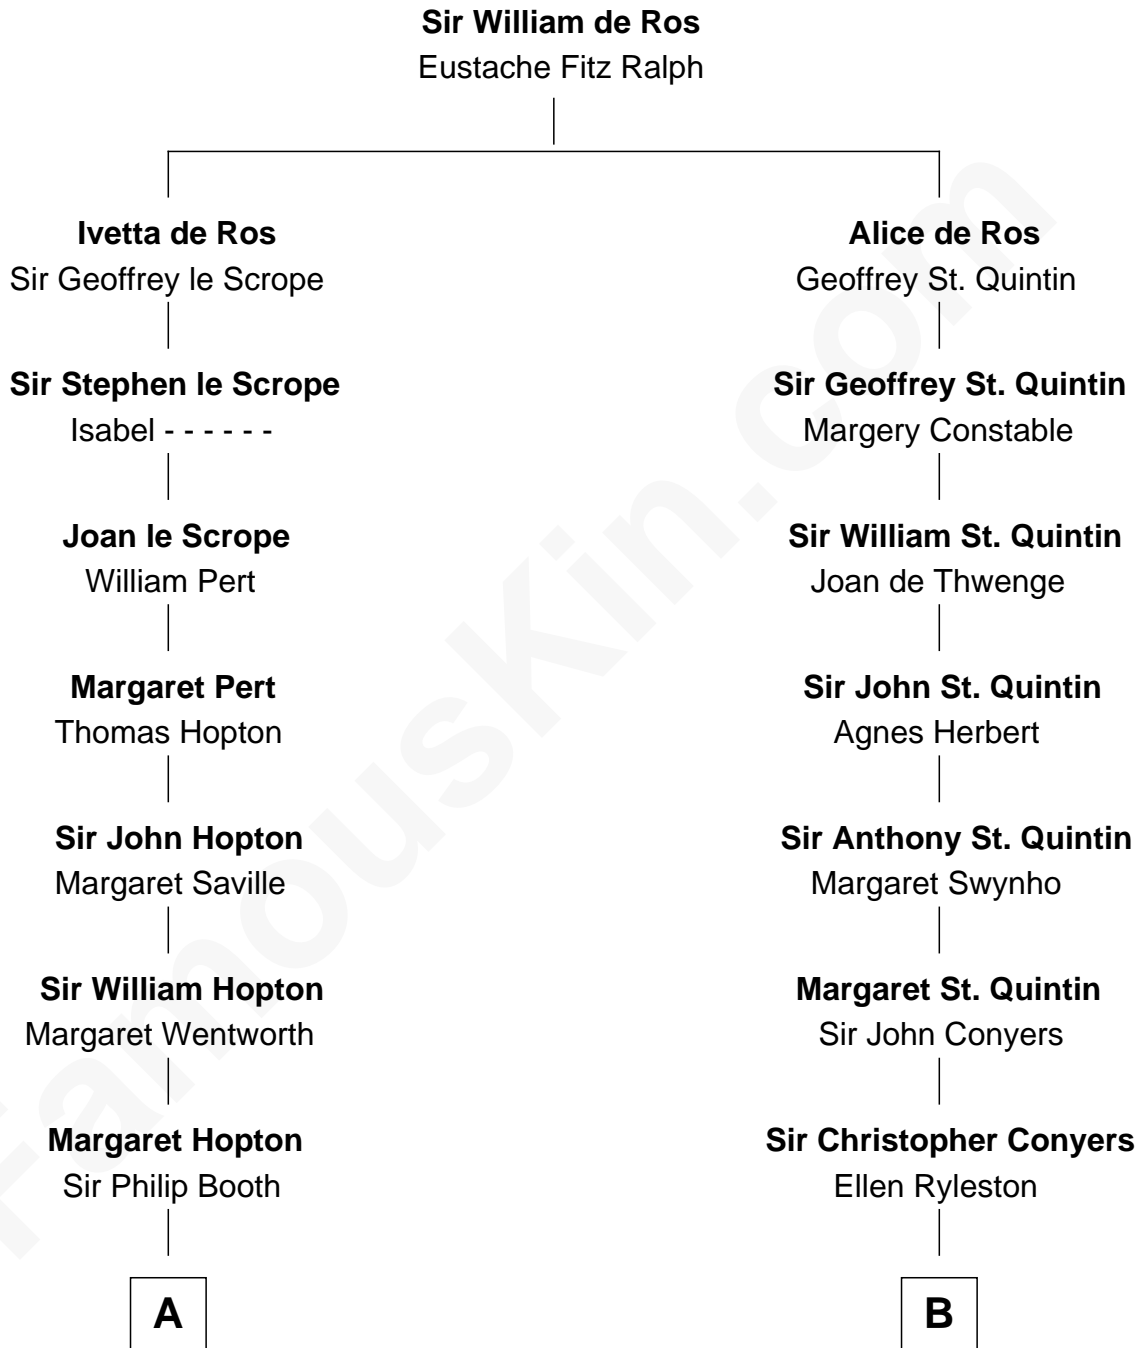

FamousKin.com

Relationship Chart of

Sir Winston Churchill

Prime Minister of the United Kingdom

19th cousin 2 times removed of

Ellen Louise (Axson) Wilson

First Lady of President Woodrow Wilson

C

George Spencer
Susan Stewart

Sir George Spencer-Churchill
Jane Stewart

Sir John Winston Spencer-Churchill
Frances Anne Emily Vane

Randolph Henry Spencer-Churchill
Jeanette Jerome

Sir Winston Churchill
Prime Minister of the United Kingdom

D

Rebecca Longstreet FitzRandolph
Rev. Isaac Stockton Keith Axson

Rev. Samuel Edward Axson
Margaret Jane Hoyt

Ellen Louise (Axson) Wilson
First Lady of Woodrow Wilson

FamousKin.com