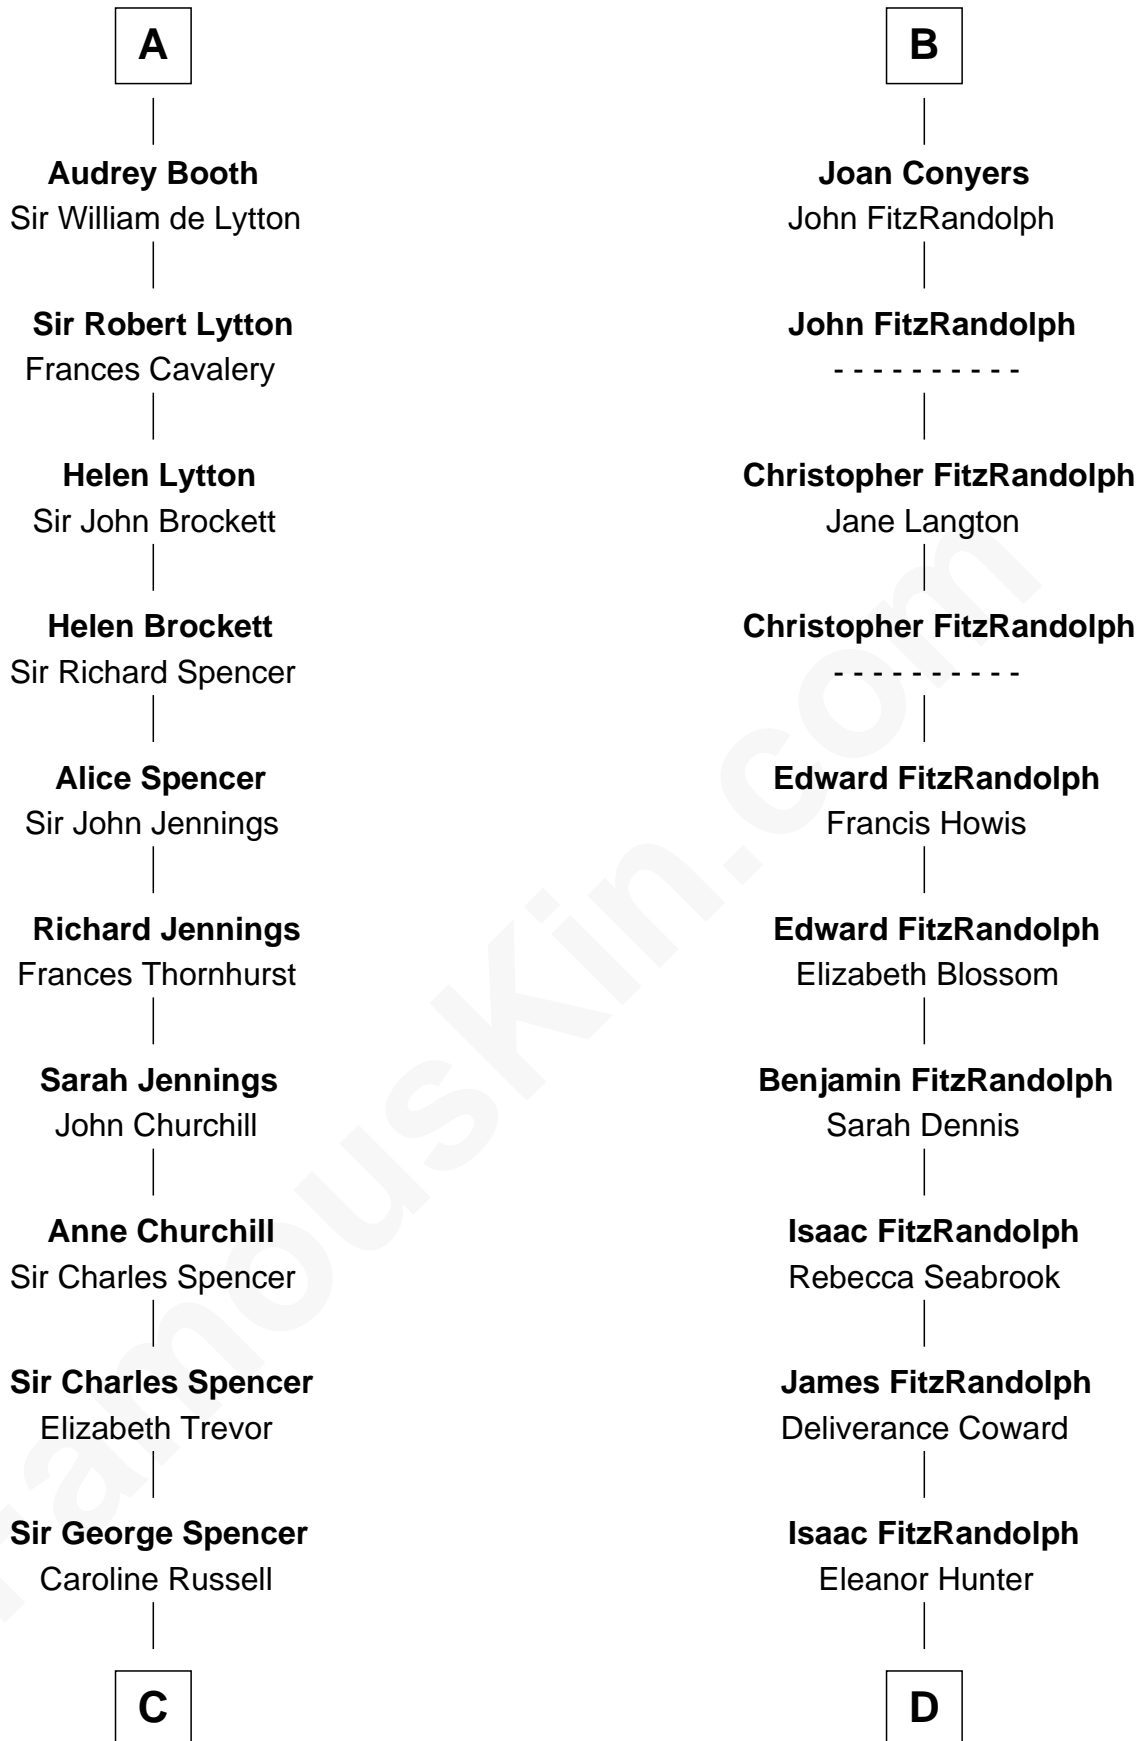

FamousKin.com

Relationship Chart of

Sir Winston Churchill

Prime Minister of the United Kingdom

19th cousin 2 times removed of

Ellen Louise (Axson) Wilson

First Lady of President Woodrow Wilson

C

George Spencer
Susan Stewart

Sir George Spencer-Churchill
Jane Stewart

Sir John Winston Spencer-Churchill
Frances Anne Emily Vane

Randolph Henry Spencer-Churchill
Jeanette Jerome

Sir Winston Churchill
Prime Minister of the United Kingdom

D

Rebecca Longstreet FitzRandolph
Rev. Isaac Stockton Keith Axson

Rev. Samuel Edward Axson
Margaret Jane Hoyt

Ellen Louise (Axson) Wilson
First Lady of Woodrow Wilson

FamousKin.com