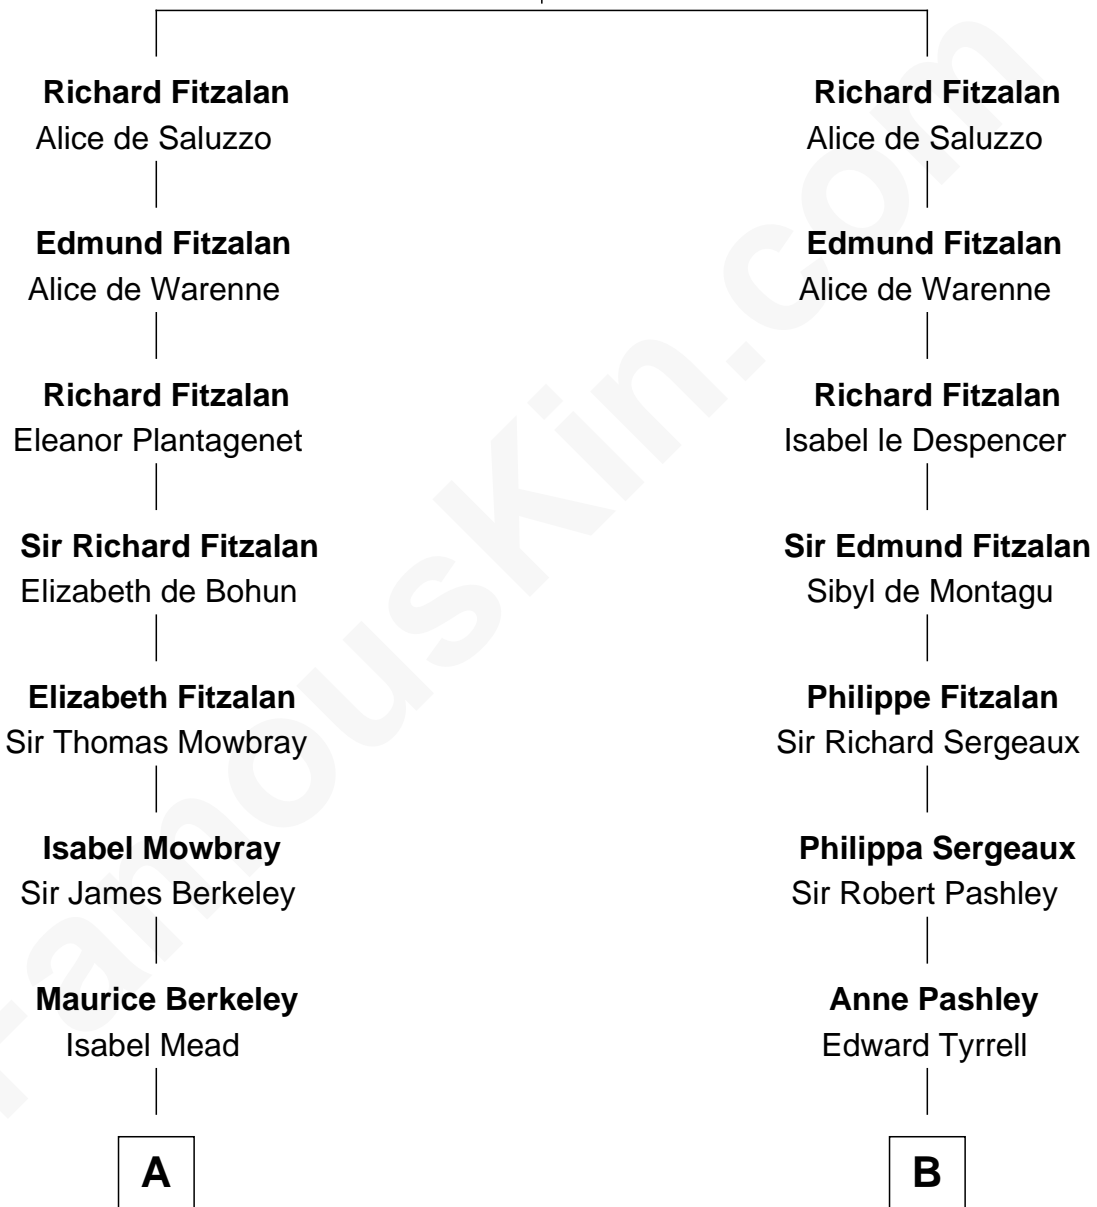

FamousKin.com

Relationship Chart of

Sir Winston Churchill

Prime Minister of the United Kingdom

20th cousin 1 time removed of

Ellen Louise (Axson) Wilson

First Lady of President Woodrow Wilson

John Fitzalan
Isabel de Mortimer

C

Frances Anne Emily Vane-Tempest

Sir Charles William Stewart

Frances Anne Emily Vane

Sir John Winston Spencer-Churchill

Randolph Henry Spencer-Churchill

Jeanette Jerome

Sir Winston Churchill

Prime Minister of the United Kingdom

D

Deliverance Coward

James FitzRandolph

Isaac FitzRandolph

Eleanor Hunter

Rebecca Longstreet FitzRandolph

Rev. Isaac Stockton Keith Axson