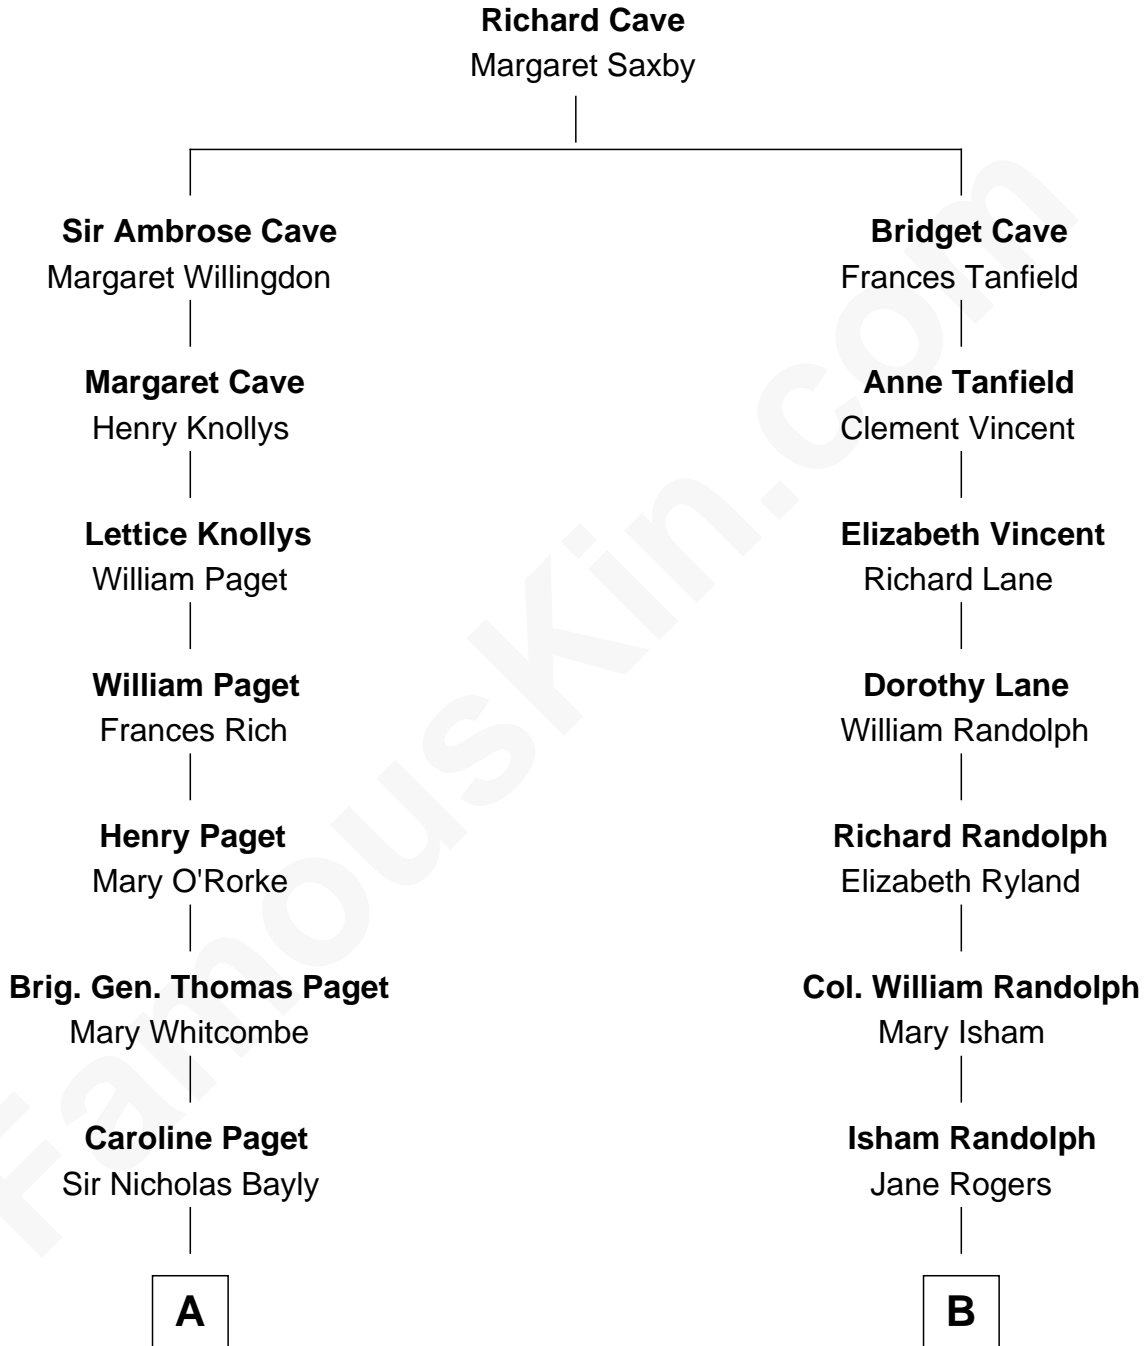

FamousKin.com

Relationship Chart of

Sir Winston Churchill

Prime Minister of the United Kingdom

12th cousin of

Edith (Bolling) Wilson

First Lady of President Woodrow Wilson

A

Henry Bayly alias Paget

Jane Champagné

Jane Paget

George Stewart

Jane Stewart

Sir George Spencer-Churchill

Sir John Winston Spencer-Churchill

Frances Anne Emily Vane