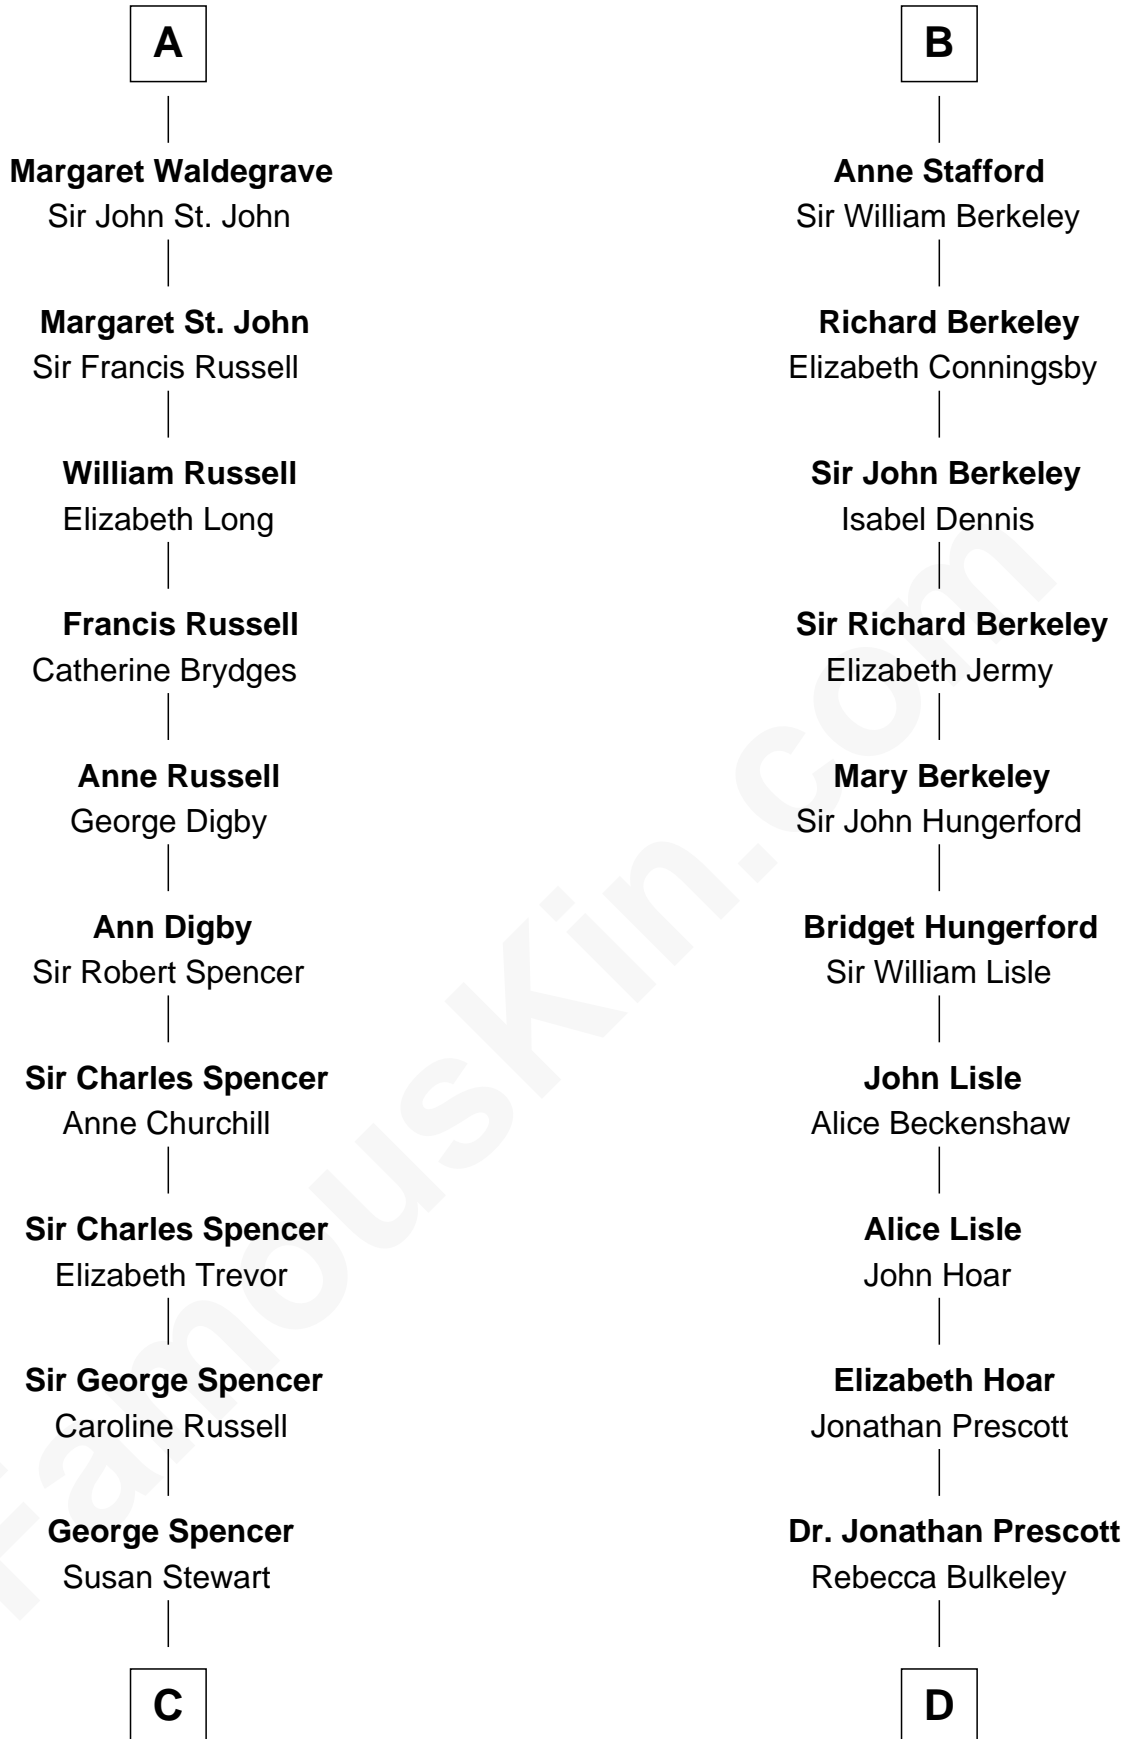

## Relationship Chart of

### Sir Winston Churchill

*Prime Minister of the United Kingdom*

18th cousin 2 times removed of

**Samuel Prescott**

*Completed Paul Revere's Midnight Ride*

**C**

**Sir George Spencer-Churchill**

Jane Stewart

**Sir John Winston Spencer-Churchill**

Frances Anne Emily Vane

**Randolph Henry Spencer-Churchill**

Jeanette Jerome

**Sir Winston Churchill**

*Prime Minister of the United Kingdom*

**D**

**Dr. Abel Prescott**