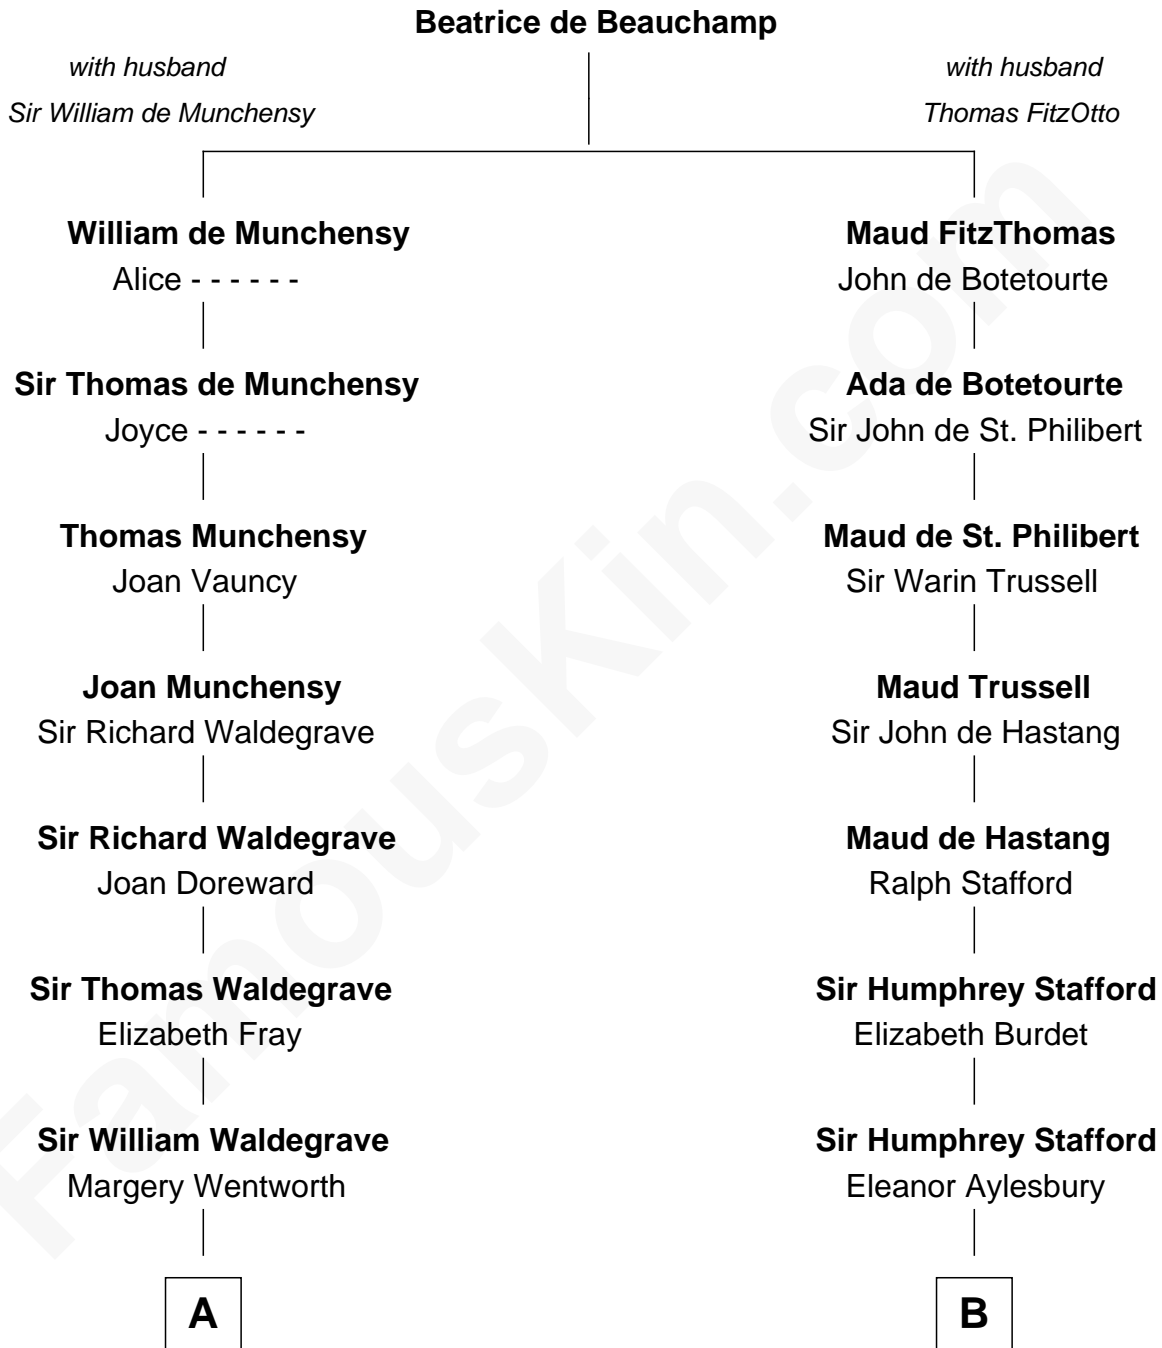

## Relationship Chart of

### Sir Winston Churchill

*Prime Minister of the United Kingdom*

18th cousin 2 times removed of

**Samuel Prescott**

*Completed Paul Revere's Midnight Ride*

**C**

**Sir George Spencer-Churchill**

Jane Stewart