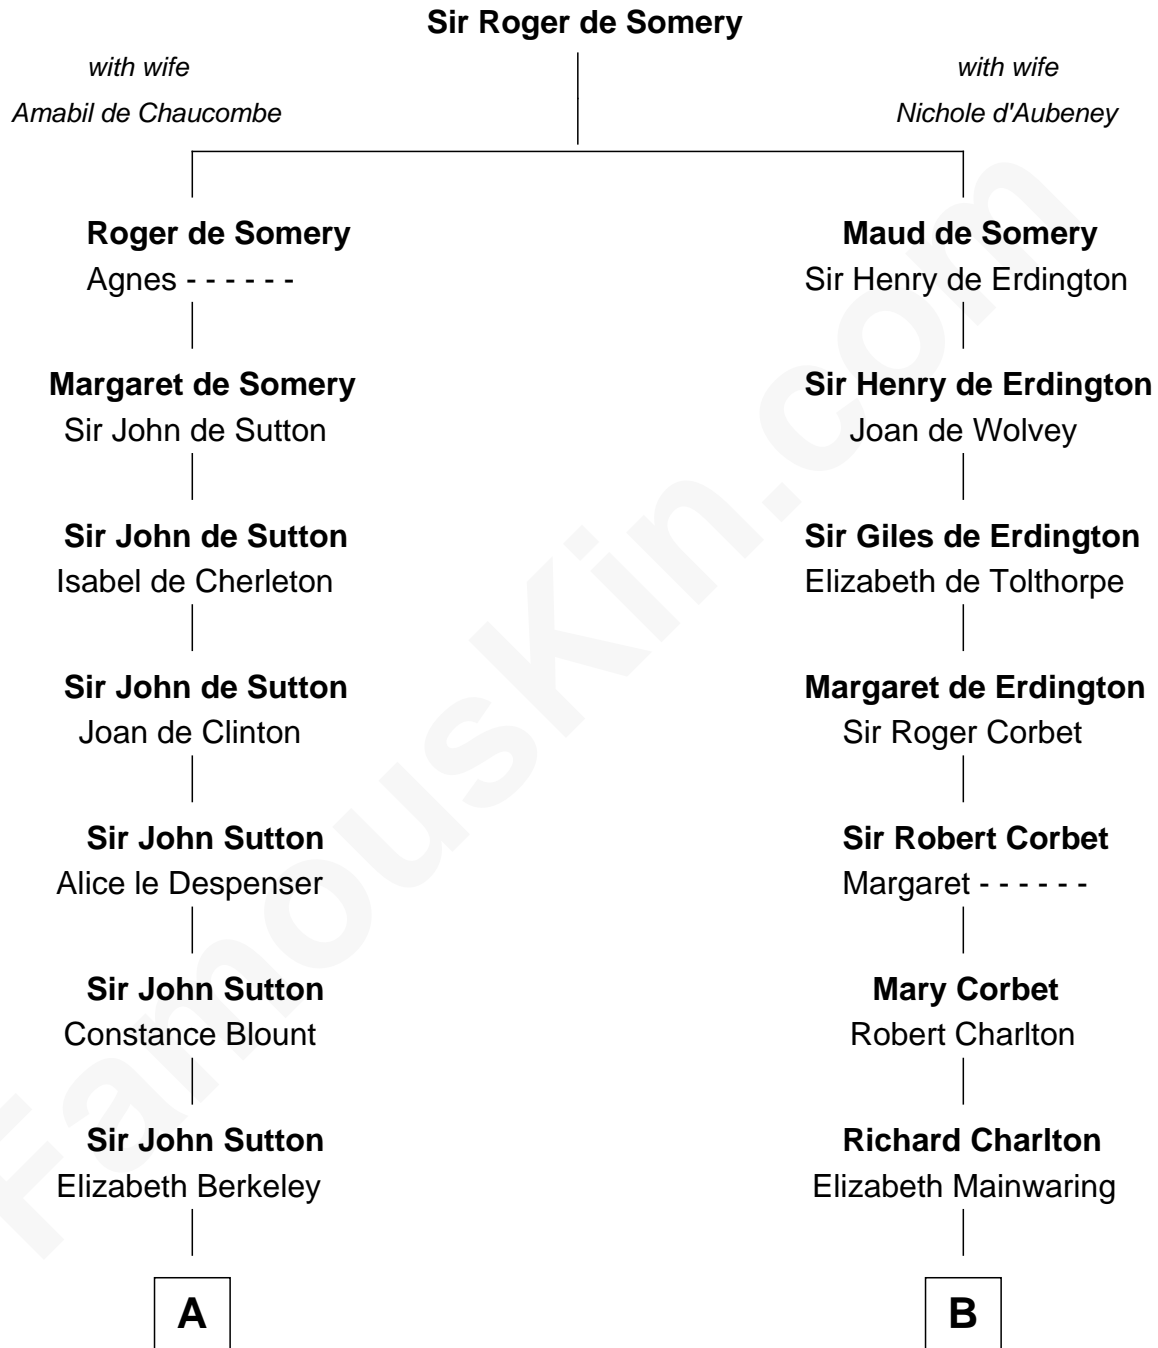

FamousKin.com

Relationship Chart of

Sir Winston Churchill

Prime Minister of the United Kingdom

15th cousin 6 times removed of

Samuel Prescott

Completed Paul Revere's Midnight Ride

C

Jane Paget
George Stewart

Jane Stewart
Sir George Spencer-Churchill

Sir John Winston Spencer-Churchill
Frances Anne Emily Vane

Randolph Henry Spencer-Churchill
Jeanette Jerome

Sir Winston Churchill
Prime Minister of the United Kingdom