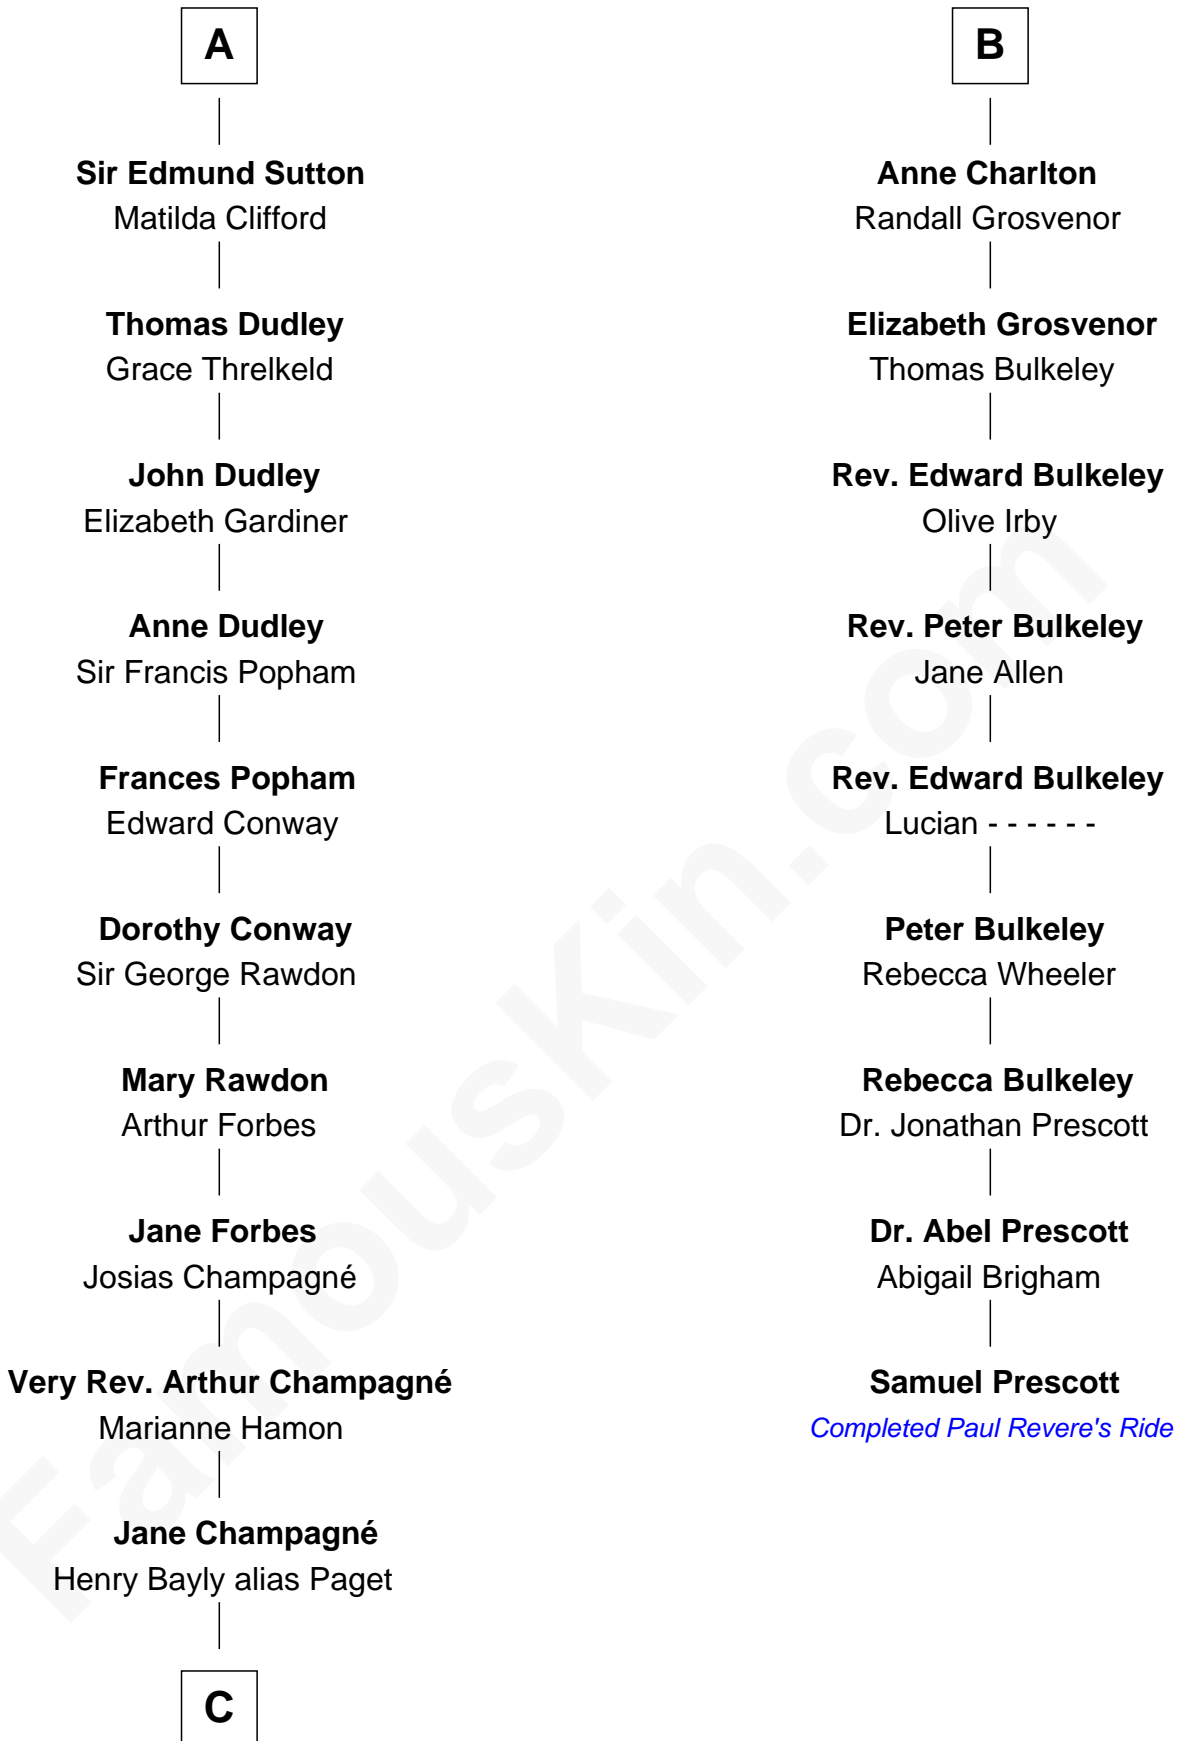

FamousKin.com

Relationship Chart of

Sir Winston Churchill

Prime Minister of the United Kingdom

15th cousin 6 times removed of

Samuel Prescott

Completed Paul Revere's Midnight Ride

C

Jane Paget
George Stewart

Jane Stewart
Sir George Spencer-Churchill

Sir John Winston Spencer-Churchill
Frances Anne Emily Vane

Randolph Henry Spencer-Churchill
Jeanette Jerome

Sir Winston Churchill
Prime Minister of the United Kingdom