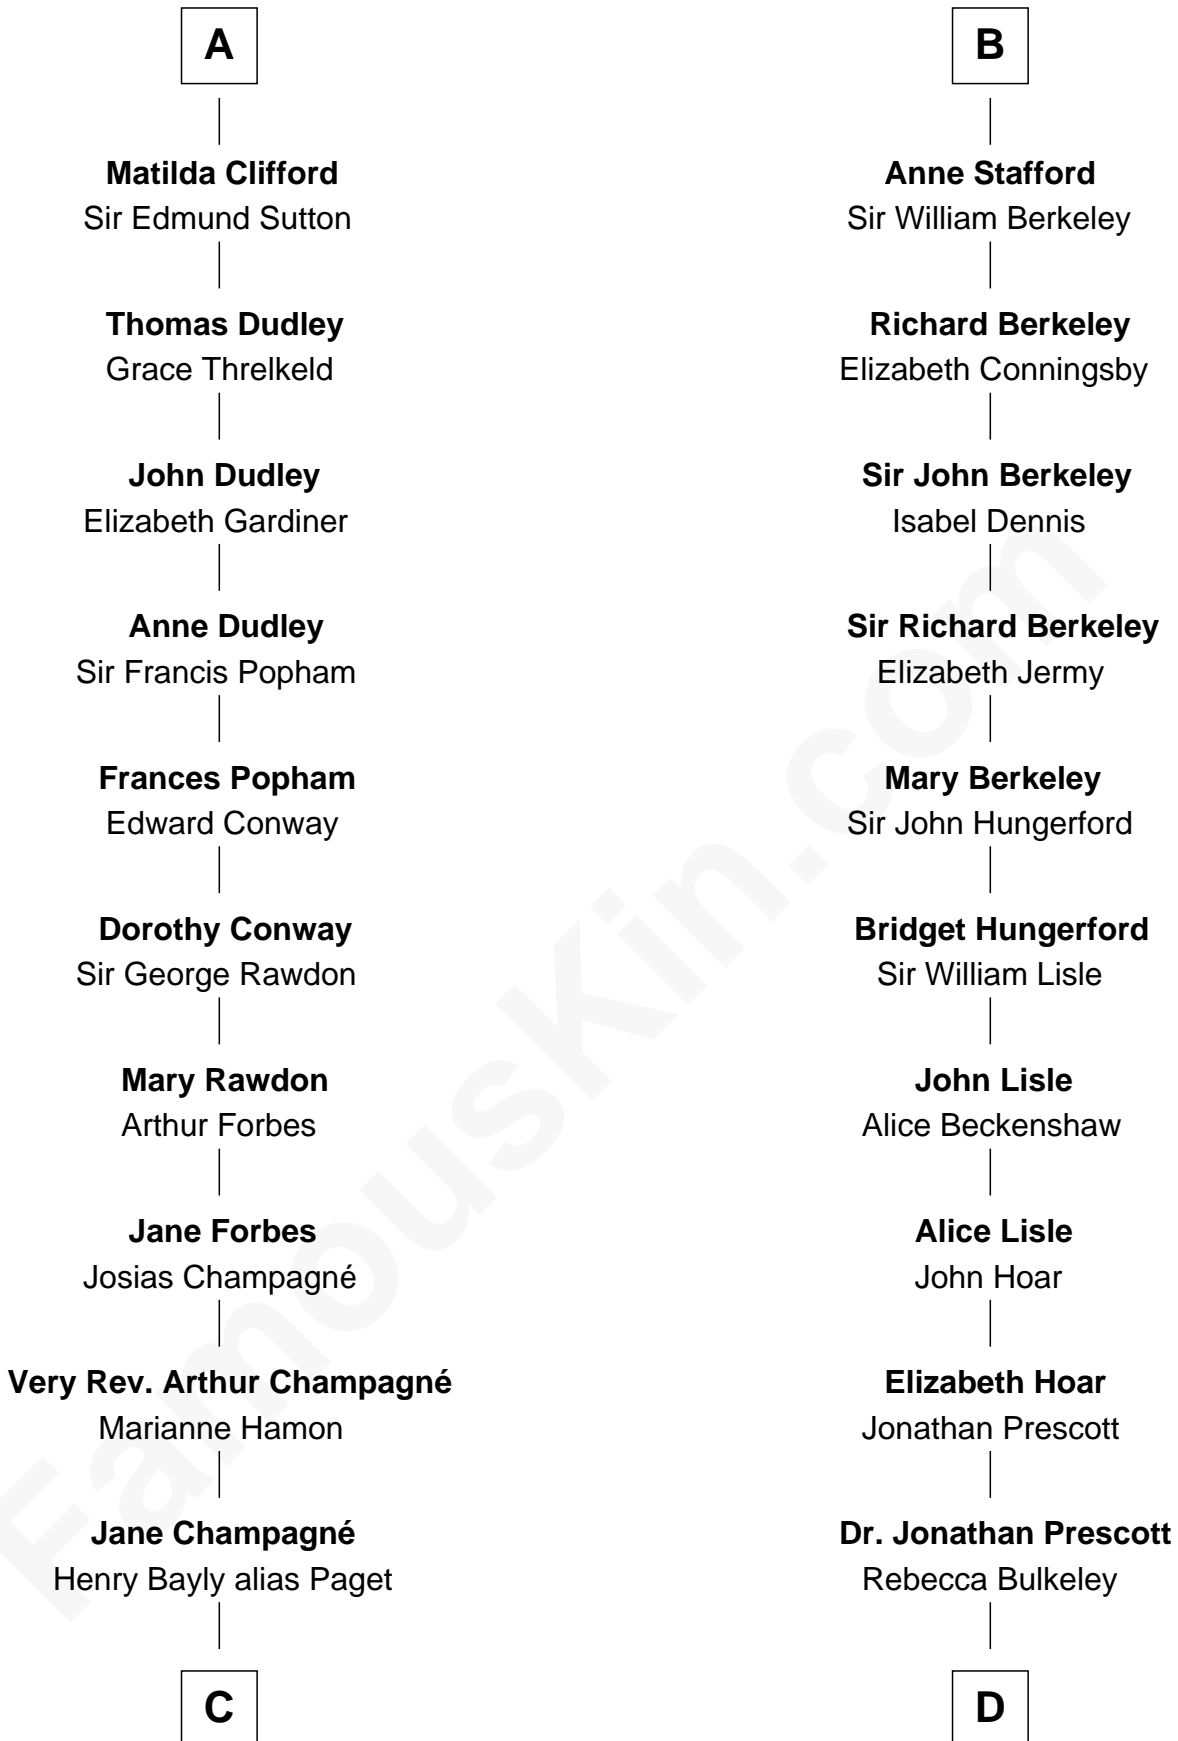

## Relationship Chart of

### Sir Winston Churchill

*Prime Minister of the United Kingdom*

**18th cousin 3 times removed of**

**Samuel Prescott**

*Completed Paul Revere's Midnight Ride*

**C**

**Jane Paget**  
George Stewart

**Jane Stewart**  
Sir George Spencer-Churchill

**Sir John Winston Spencer-Churchill**  
Frances Anne Emily Vane

**Randolph Henry Spencer-Churchill**  
Jeanette Jerome

**Sir Winston Churchill**  
*Prime Minister of the United Kingdom*

**D**

**Dr. Abel Prescott**  
Abigail Brigham