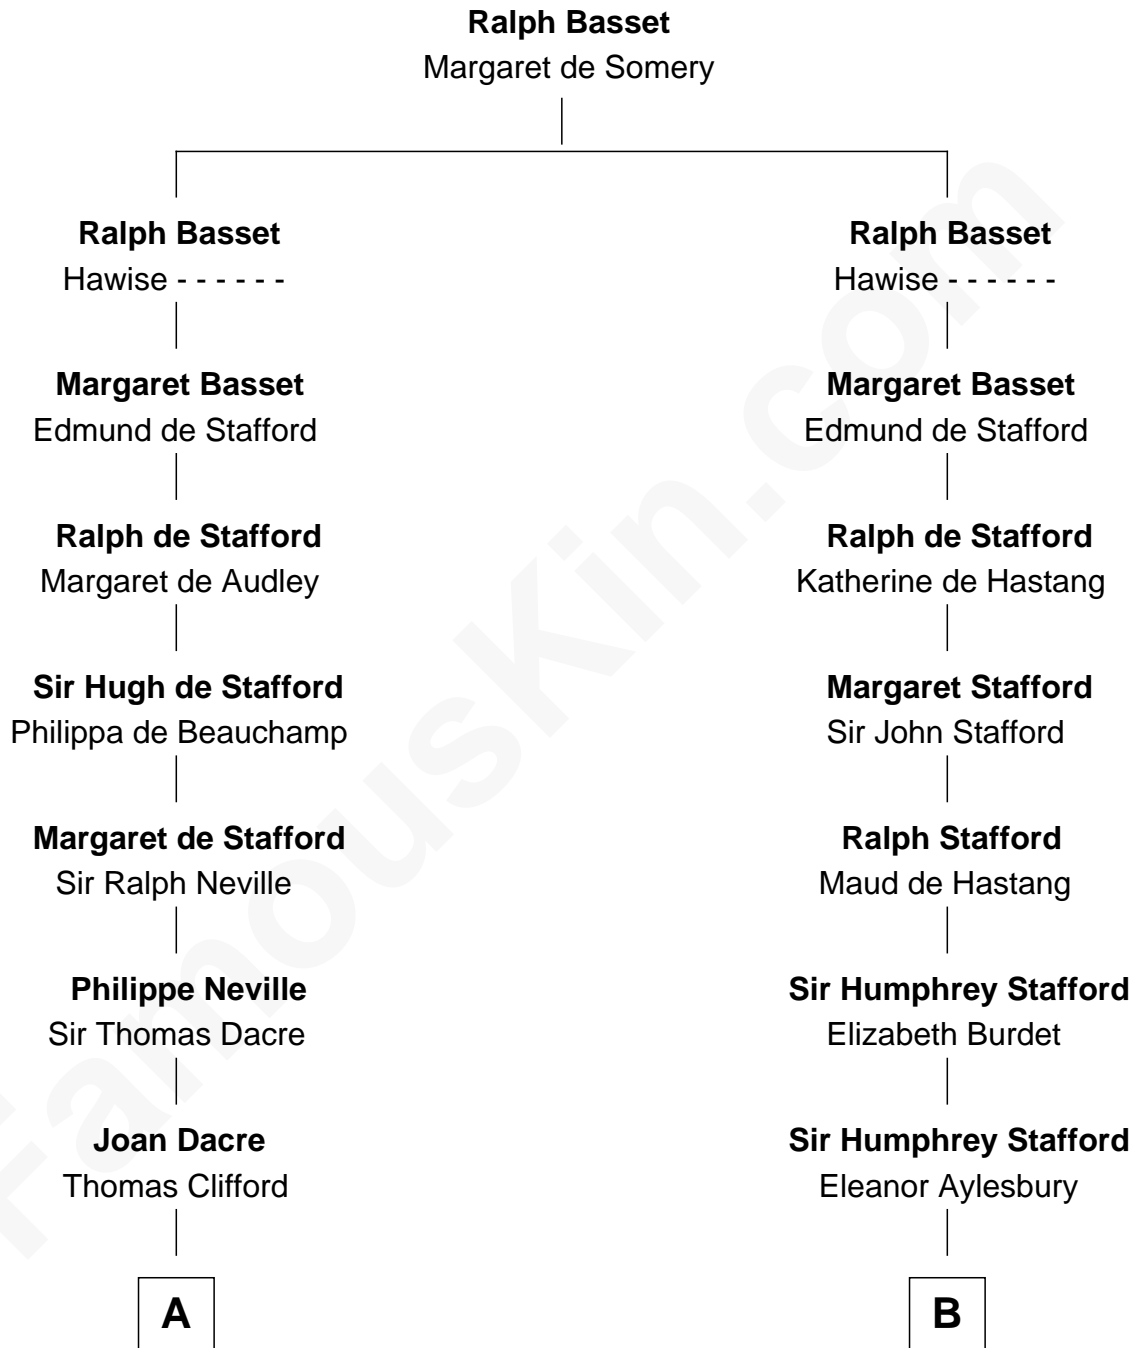

## Relationship Chart of

### Sir Winston Churchill

*Prime Minister of the United Kingdom*

**18th cousin 3 times removed of**

**Samuel Prescott**

*Completed Paul Revere's Midnight Ride*

**C**

**Jane Paget**  
George Stewart

**Jane Stewart**  
Sir George Spencer-Churchill

**Samuel Prescott**  
*Completed Paul Revere's Ride*

FamousKin.com