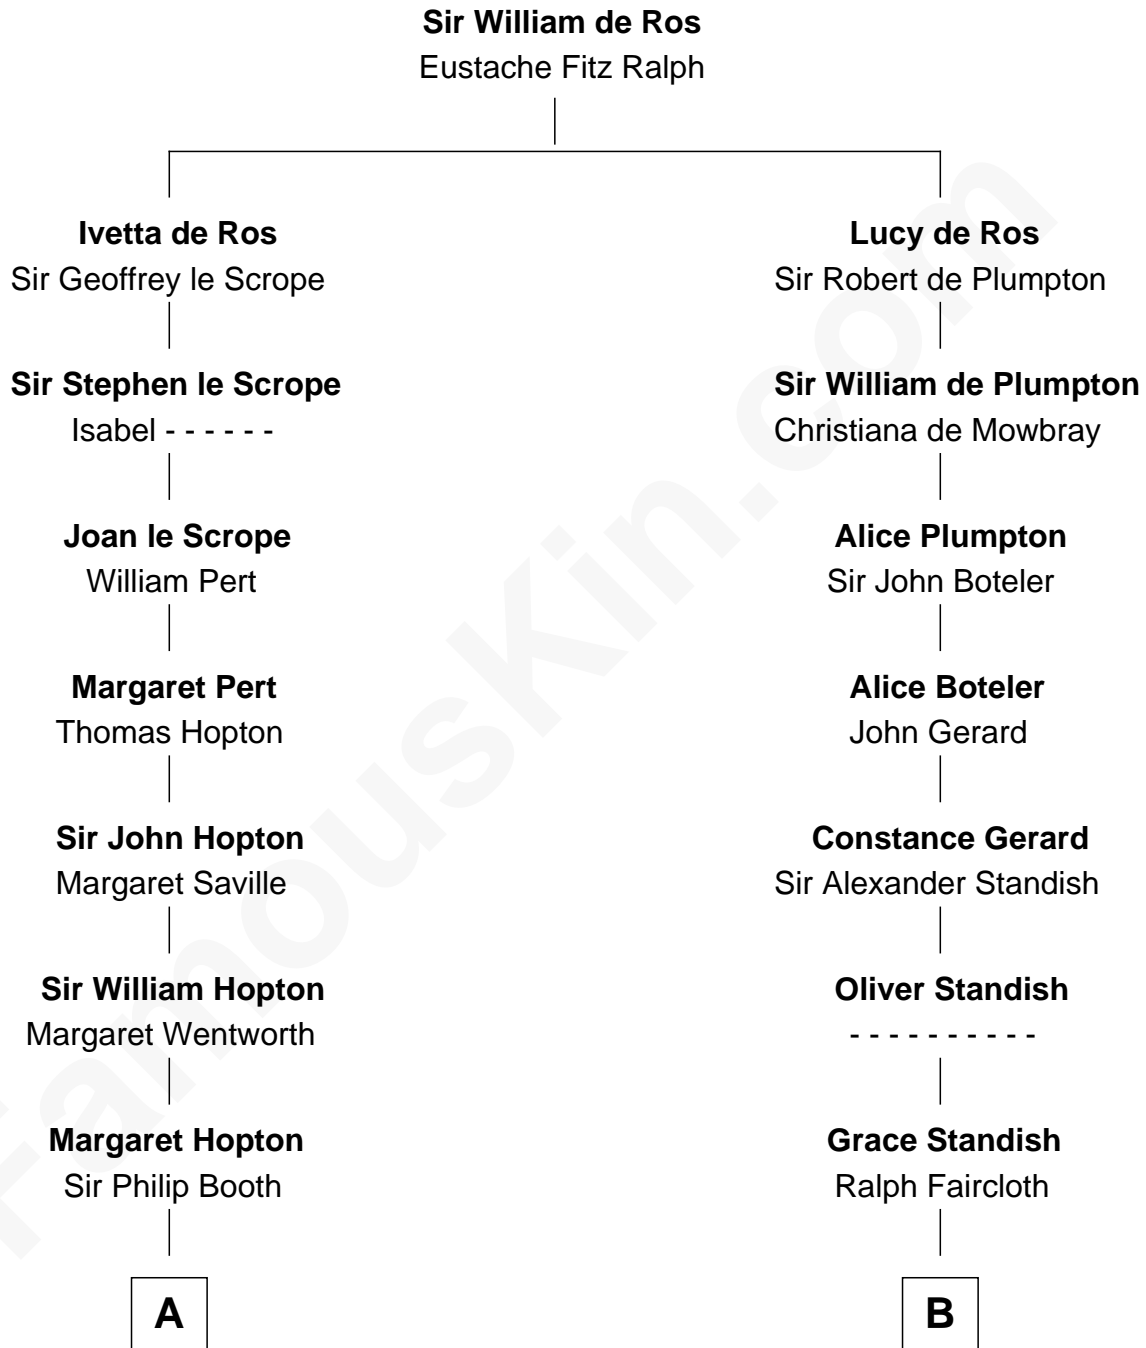

FamousKin.com

Relationship Chart of

Sir Winston Churchill

Prime Minister of the United Kingdom

15th cousin 6 times removed of

Samuel Prescott

Completed Paul Revere's Midnight Ride

C

George Spencer

Susan Stewart

Sir George Spencer-Churchill

Jane Stewart

Sir John Winston Spencer-Churchill

Frances Anne Emily Vane

Randolph Henry Spencer-Churchill

Jeanette Jerome