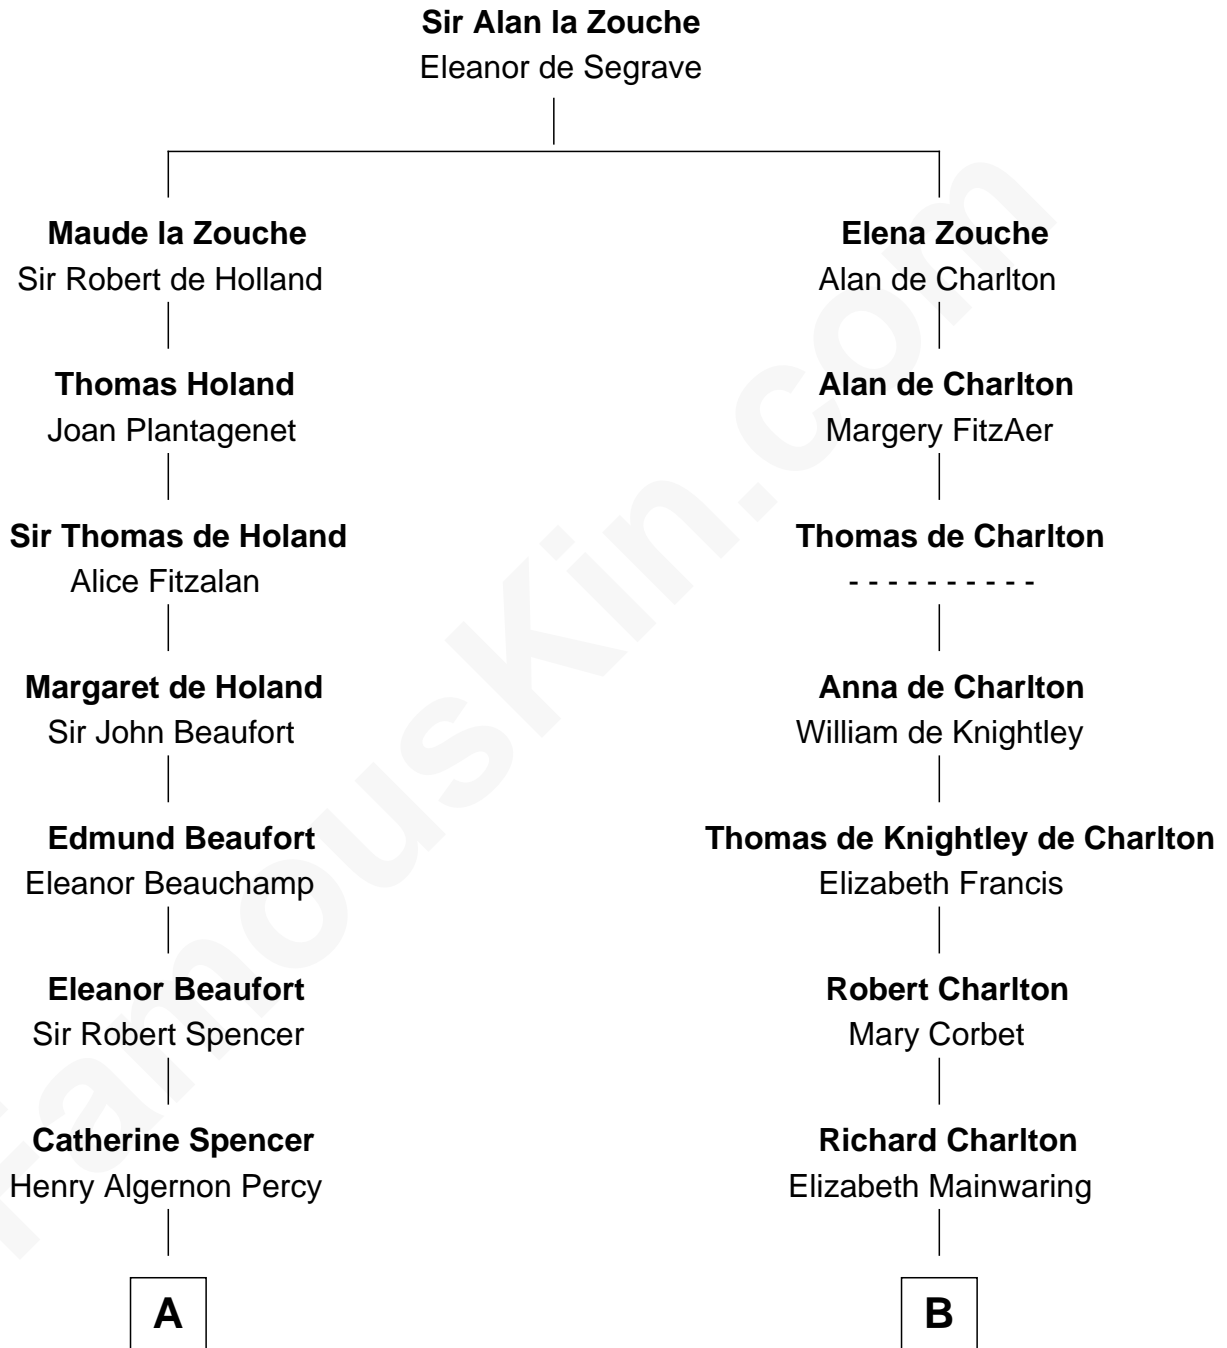

FamousKin.com

Relationship Chart of

Sir Winston Churchill

Prime Minister of the United Kingdom

15th cousin 5 times removed of

Samuel Prescott

Completed Paul Revere's Midnight Ride

C

—
Sir George Spencer-Churchill

Jane Stewart

—
Sir John Winston Spencer-Churchill

Frances Anne Emily Vane

—
Randolph Henry Spencer-Churchill

Jeanette Jerome

—
Sir Winston Churchill

Prime Minister of the United Kingdom