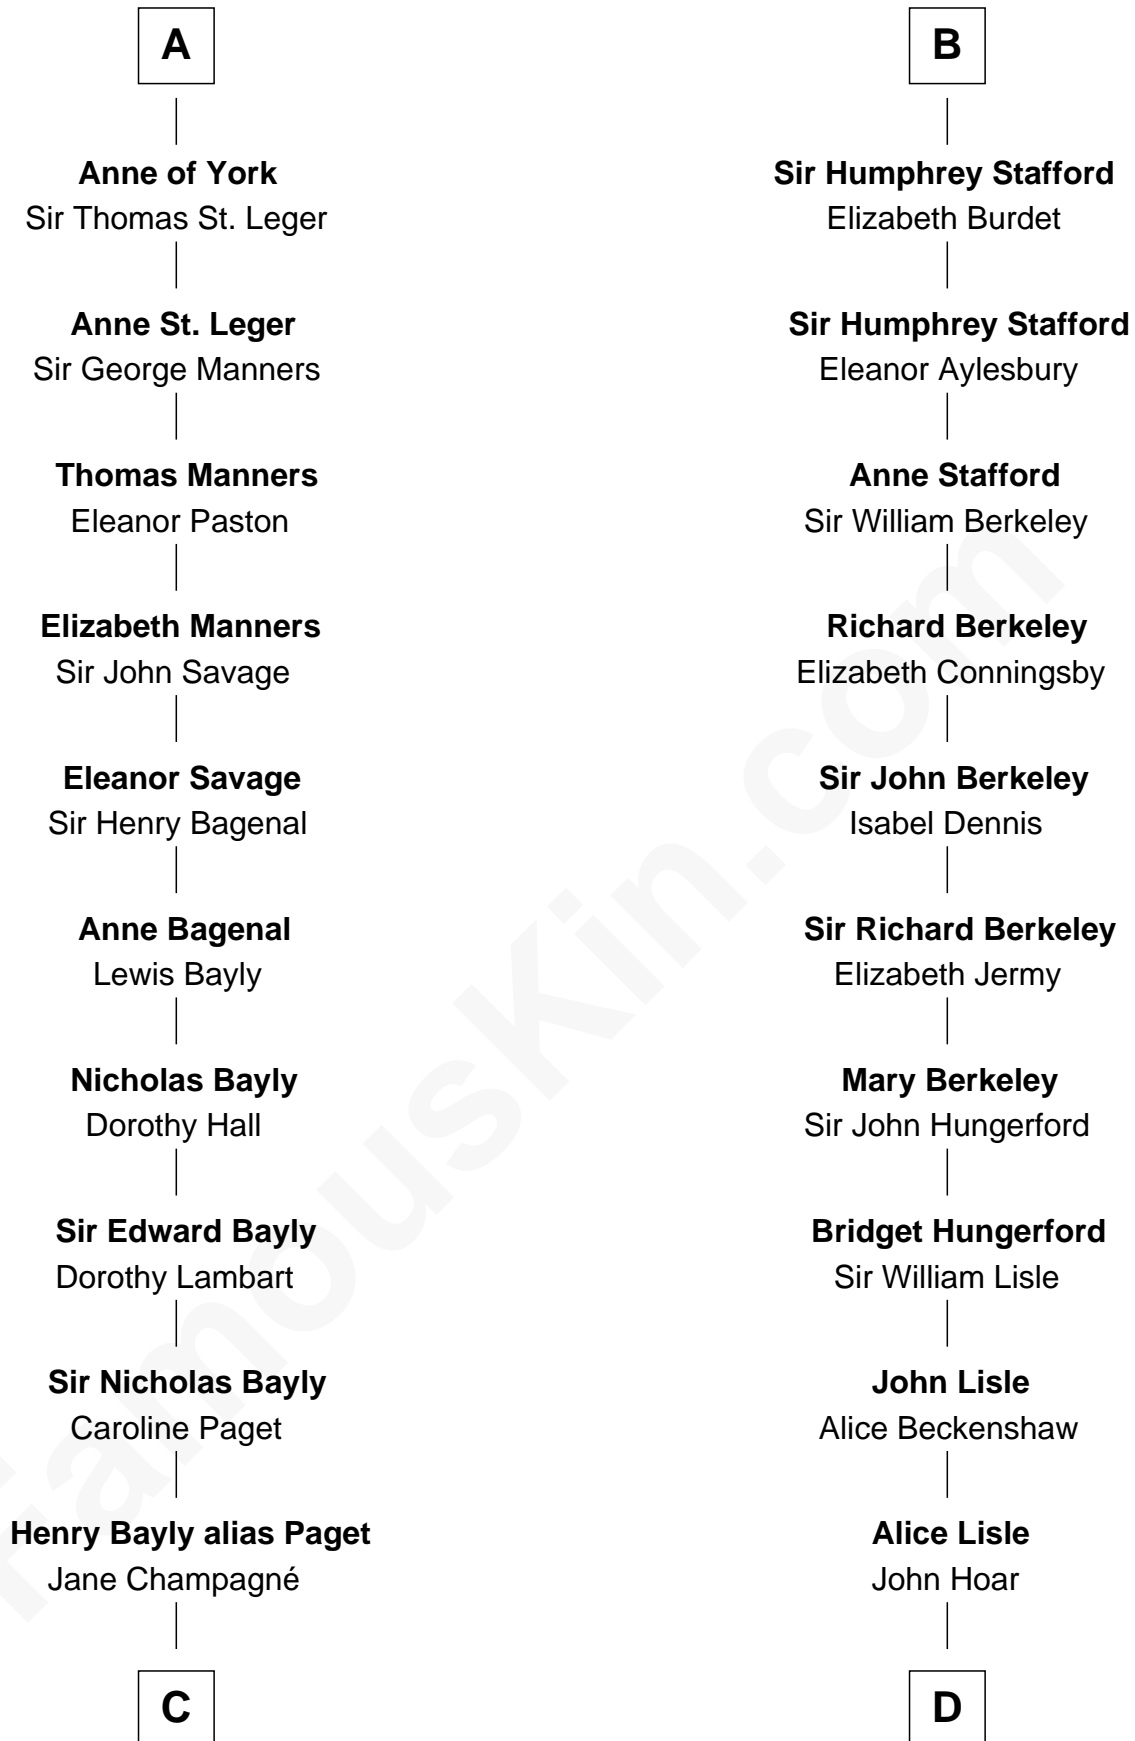

## Relationship Chart of

### Sir Winston Churchill

*Prime Minister of the United Kingdom*

20th cousin 1 time removed of

**Samuel Prescott**

*Completed Paul Revere's Midnight Ride*

**C**

**Jane Paget**  
George Stewart

**Jane Stewart**  
Sir George Spencer-Churchill

**Sir John Winston Spencer-Churchill**  
Frances Anne Emily Vane

**Randolph Henry Spencer-Churchill**  
Jeanette Jerome

**Sir Winston Churchill**  
*Prime Minister of the United Kingdom*

**D**

**Elizabeth Hoar**  
Jonathan Prescott

**Dr. Jonathan Prescott**  
Rebecca Bulkeley

**Dr. Abel Prescott**  
Abigail Brigham

**Samuel Prescott**  
*Completed Paul Revere's Ride*

FamousKin.com