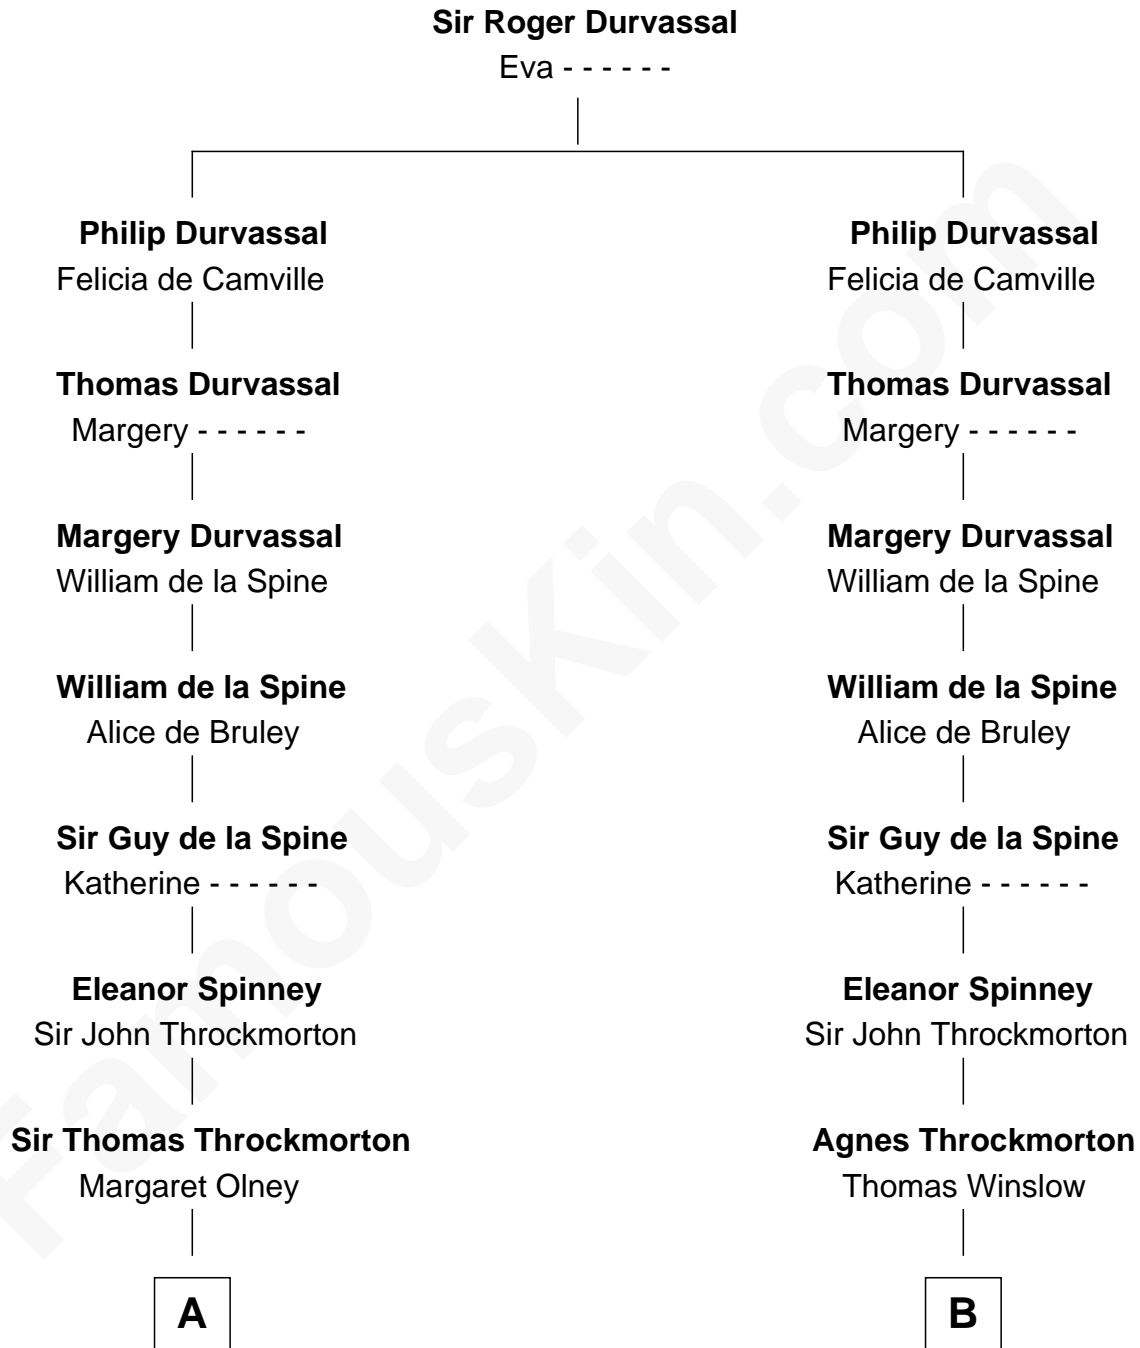

FamousKin.com

Relationship Chart of

Sir Winston Churchill

Prime Minister of the United Kingdom

21st cousin of

Francis Edward Hinckley
Co-Founder, University of Chicago

University of Chicago

C

George Spencer
Susan Stewart

Sir George Spencer-Churchill
Jane Stewart

Sir John Winston Spencer-Churchill
Frances Anne Emily Vane

Randolph Henry Spencer-Churchill
Jeanette Jerome

Sir Winston Churchill
Prime Minister of the United Kingdom

D

Martha Wheeler
William Williams

Martha Williams
Charles Wheeler

Hannah Wheeler
Abel Hinckley

Alfred Hinckley
Eliza Stanley

Francis Edward Hinckley
Co-Founder, University of Chicago

FamousKin.com