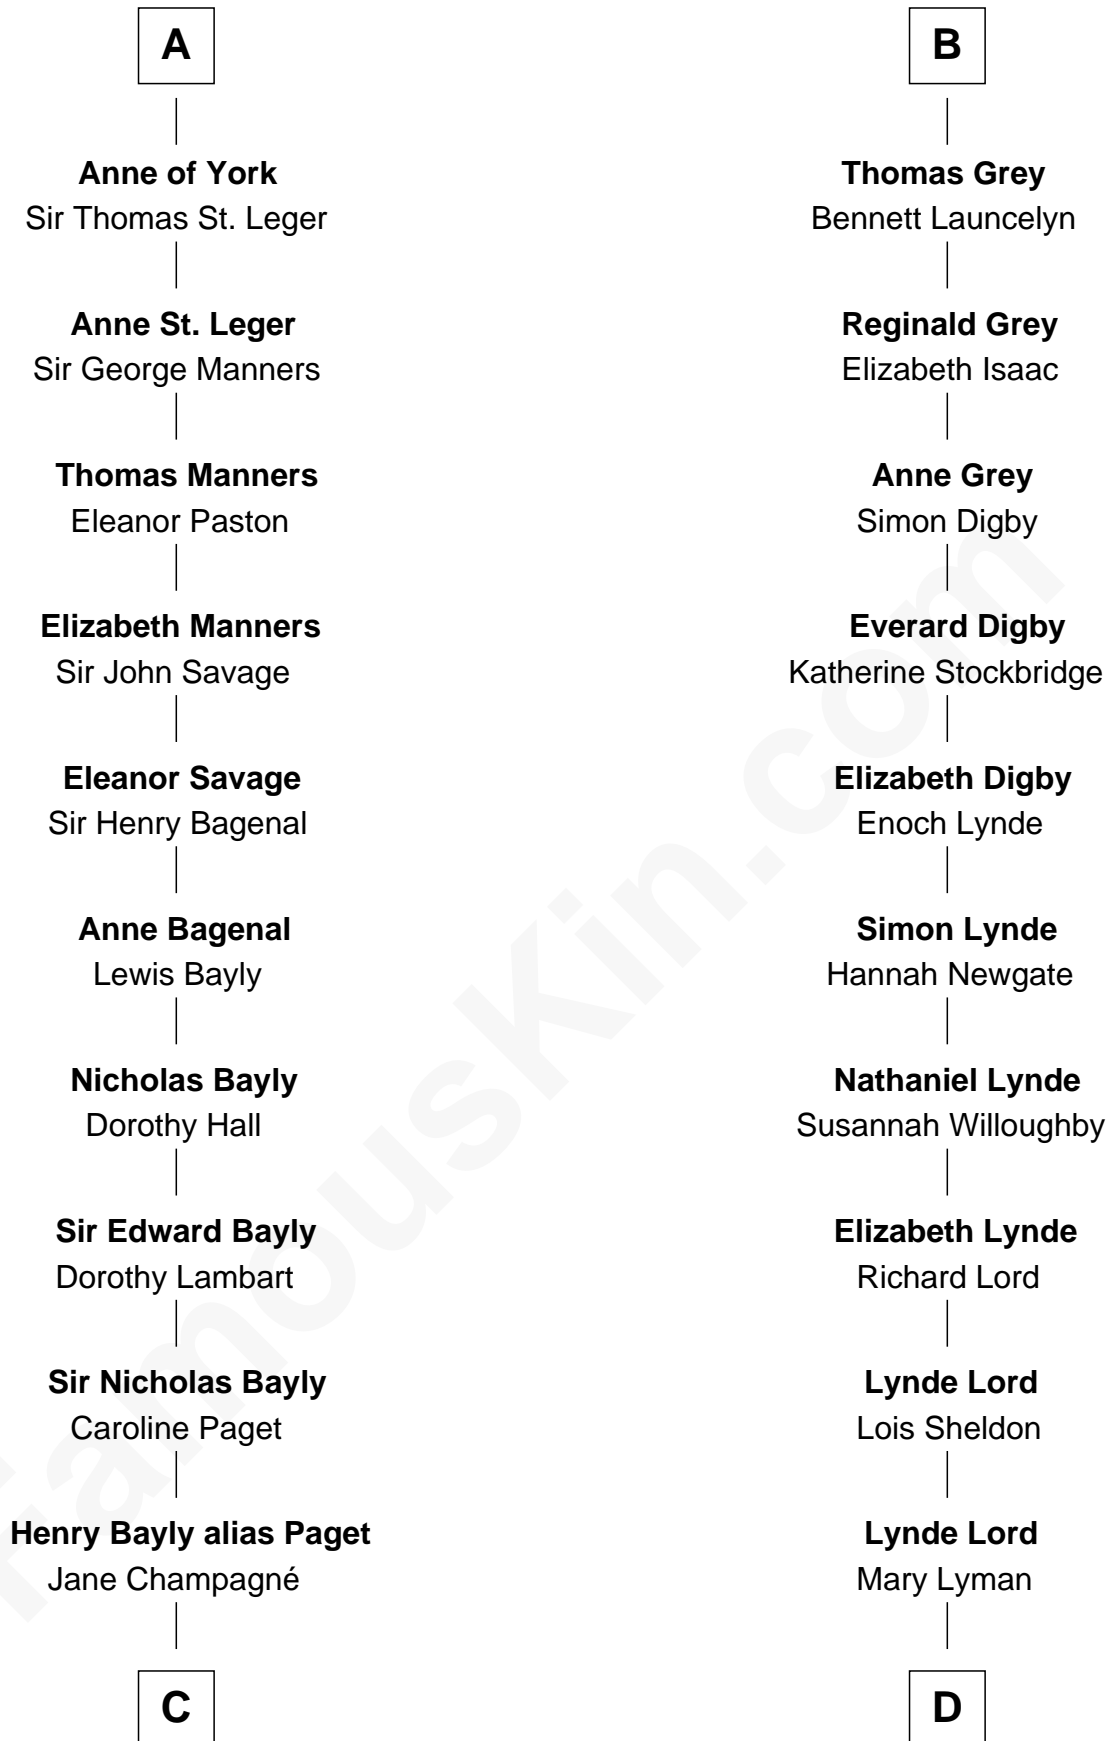

FamousKin.com

Relationship Chart of

Sir Winston Churchill

Prime Minister of the United Kingdom

19th cousin 2 times removed of

J.P. Morgan

American Banker and Art Collector

C

Jane Paget
George Stewart

Jane Stewart
Sir George Spencer-Churchill

Sir John Winston Spencer-Churchill
Frances Anne Emily Vane

Randolph Henry Spencer-Churchill
Jeanette Jerome

Sir Winston Churchill
Prime Minister of the United Kingdom