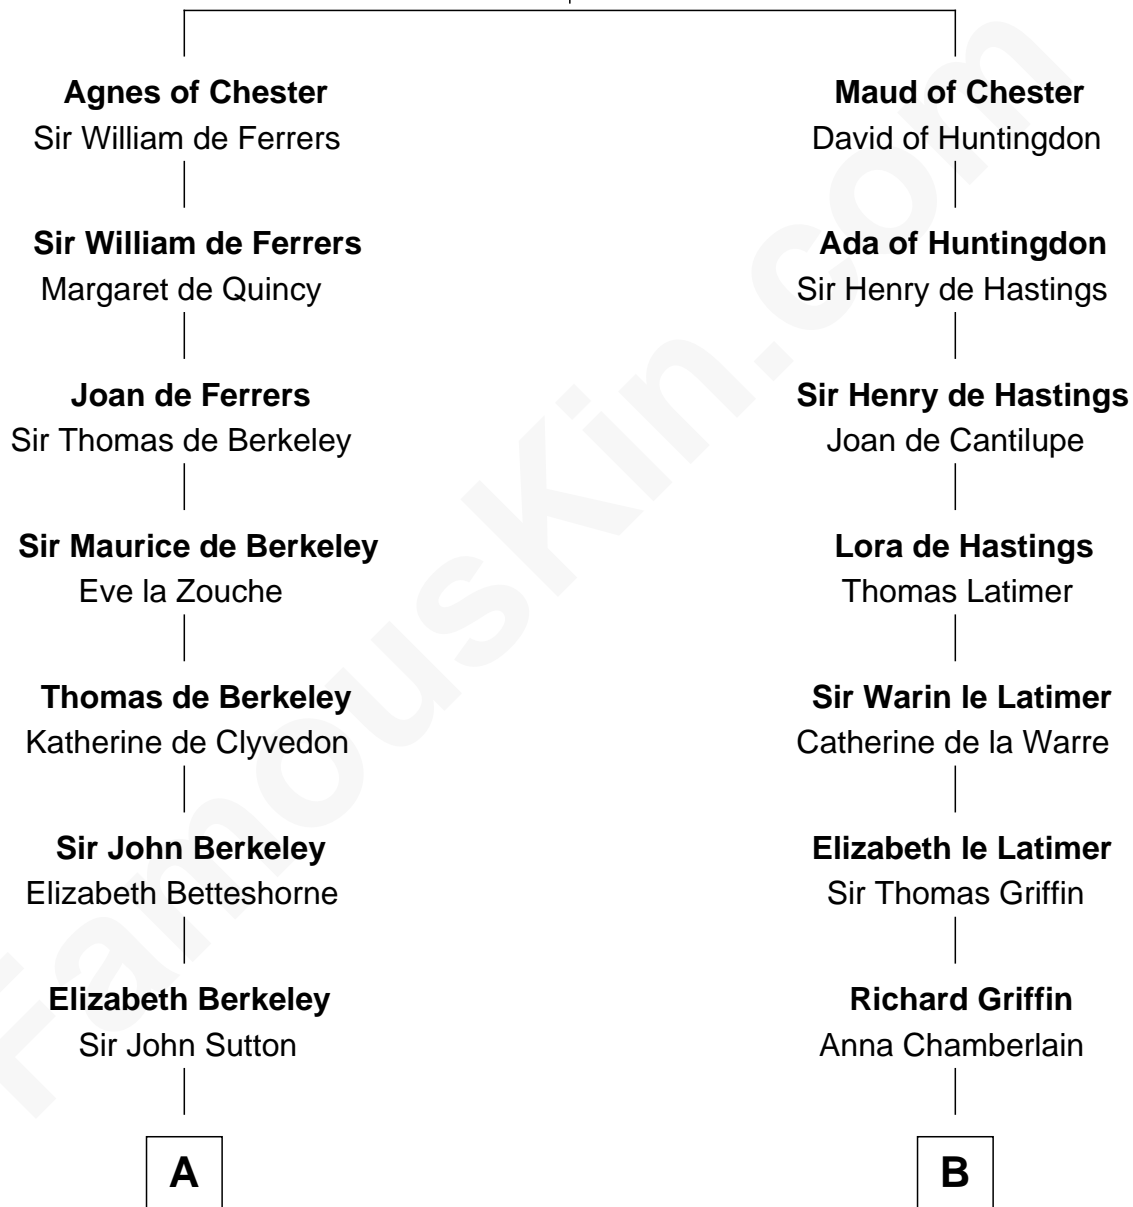

FamousKin.com

Relationship Chart of

Sir Winston Churchill

Prime Minister of the United Kingdom

21st cousin of

J.P. Morgan

American Banker and Art Collector

Hugh de Kevelioc
Bertrade de Montfort

C

Jane Paget
George Stewart

Jane Stewart
Sir George Spencer-Churchill

Sir John Winston Spencer-Churchill
Frances Anne Emily Vane

Randolph Henry Spencer-Churchill
Jeanette Jerome

Sir Winston Churchill
Prime Minister of the United Kingdom