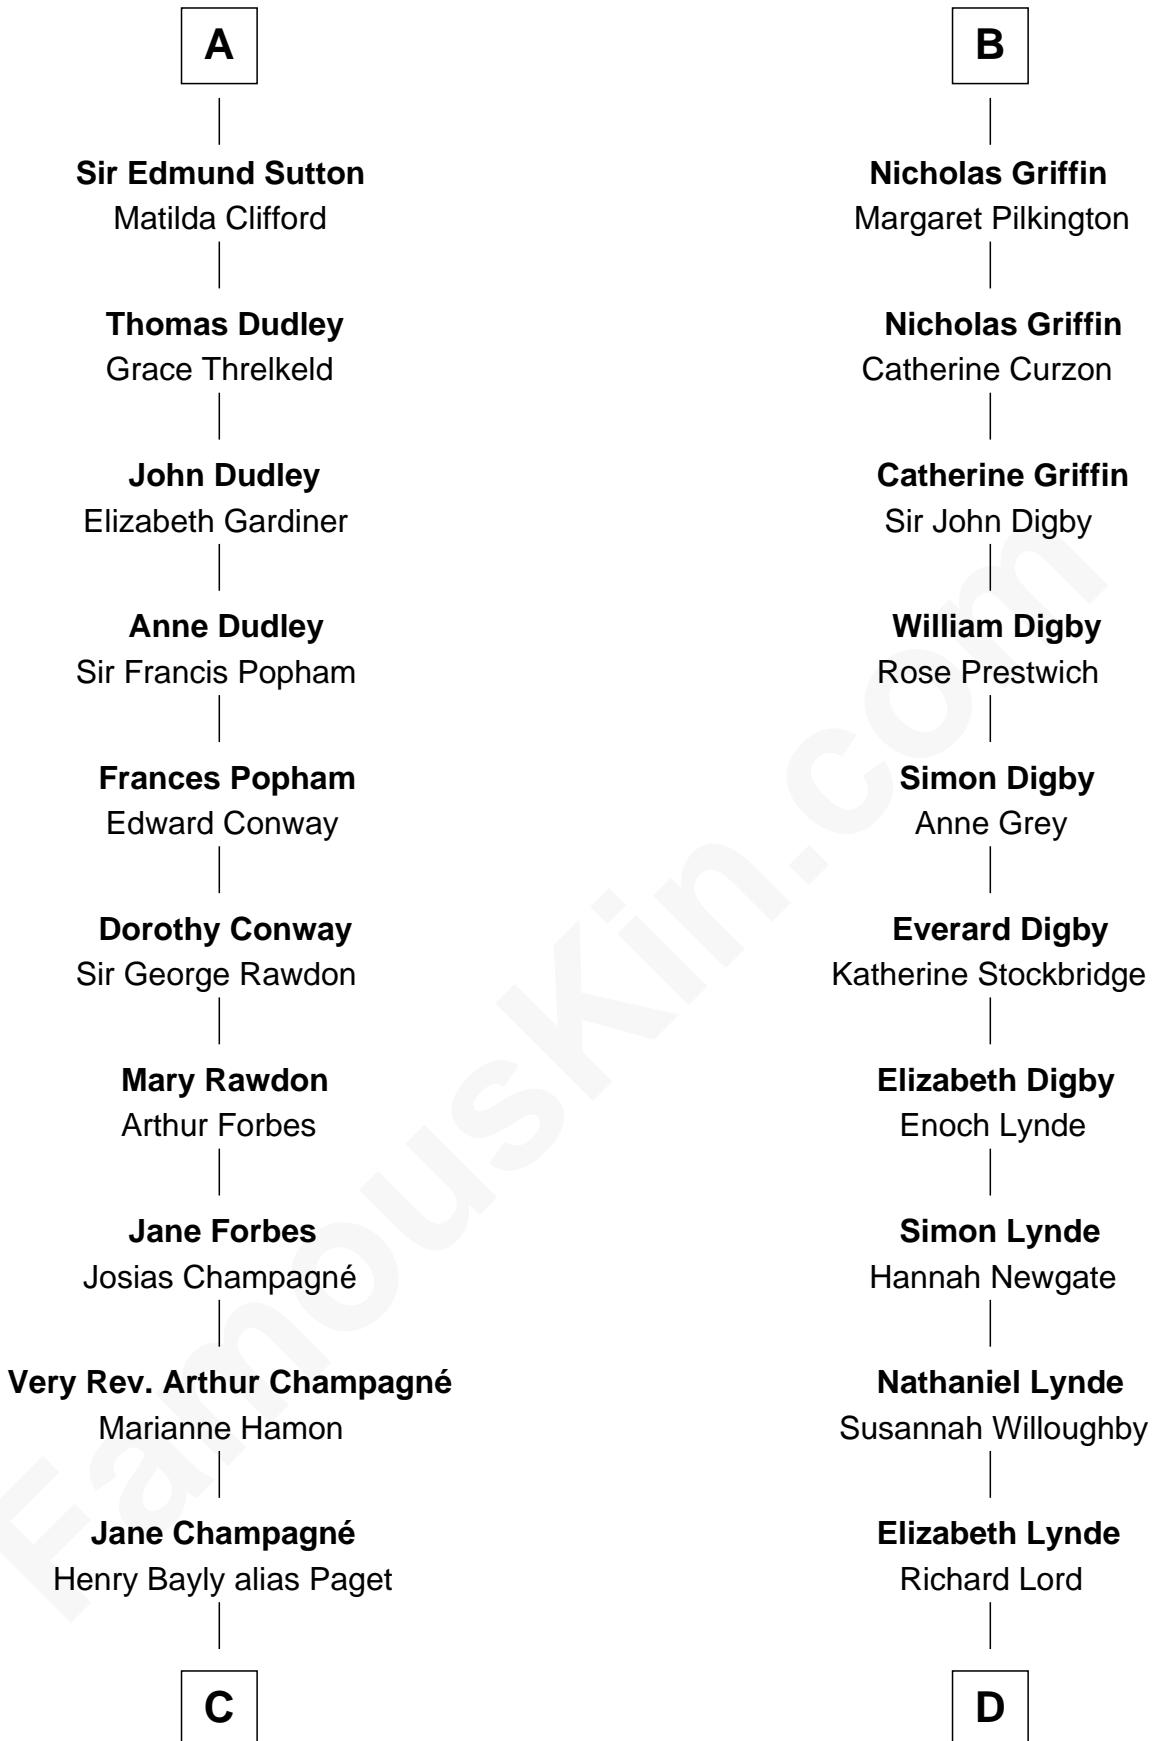

# FamousKin.com Relationship Chart of

**Sir Winston Churchill**

*Prime Minister of the United Kingdom*

21st cousin of

**J.P. Morgan**

*American Banker and Art Collector*

**Alan of Galloway**

*with wife  
Helen de l'Isle*

**Thomas de Berkeley**  
Katherine de Clyvedon

**Sir John Berkeley**  
Elizabeth Betteshorne

**Elizabeth Berkeley**  
Sir John Sutton

**Dervorguilla of Galloway**  
John de Baliol

**Cecily de Baliol**  
Sir John de Burgh

**Hawise de Burgh**  
Sir Robert de Grelle

**Joan de Grelle**  
John de la Warre

**Catherine de la Warre**  
Sir Warin le Latimer

**Elizabeth le Latimer**  
Sir Thomas Griffin

**Richard Griffin**  
Anna Chamberlain

**A**

**B**

**C**

**Jane Paget**  
George Stewart

**Jane Stewart**  
Sir George Spencer-Churchill

**Sir John Winston Spencer-Churchill**  
Frances Anne Emily Vane

**Randolph Henry Spencer-Churchill**  
Jeanette Jerome