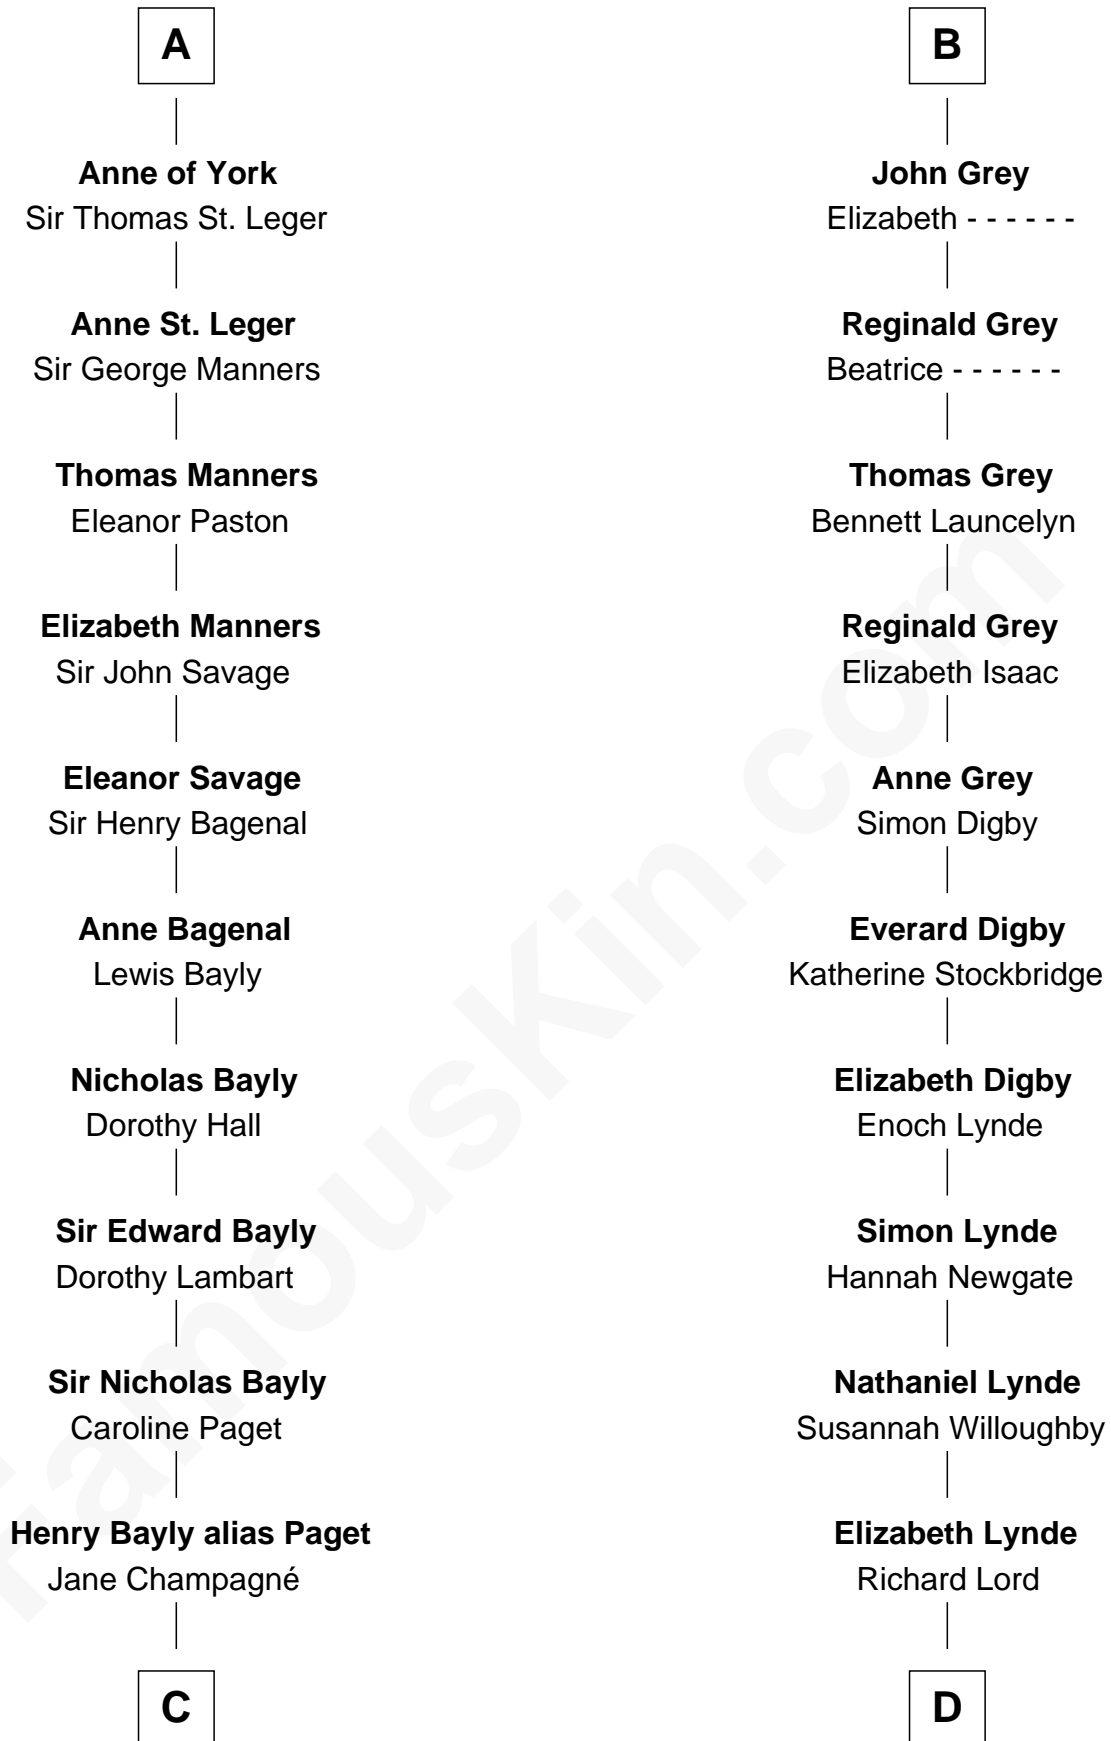

FamousKin.com

Relationship Chart of

Sir Winston Churchill

Prime Minister of the United Kingdom

21st cousin of

J.P. Morgan

American Banker and Art Collector

Sir William Longespee

Ela of Salisbury

C

Jane Paget
George Stewart

Jane Stewart
Sir George Spencer-Churchill

Sir John Winston Spencer-Churchill
Frances Anne Emily Vane

Randolph Henry Spencer-Churchill
Jeanette Jerome

Sir Winston Churchill
Prime Minister of the United Kingdom