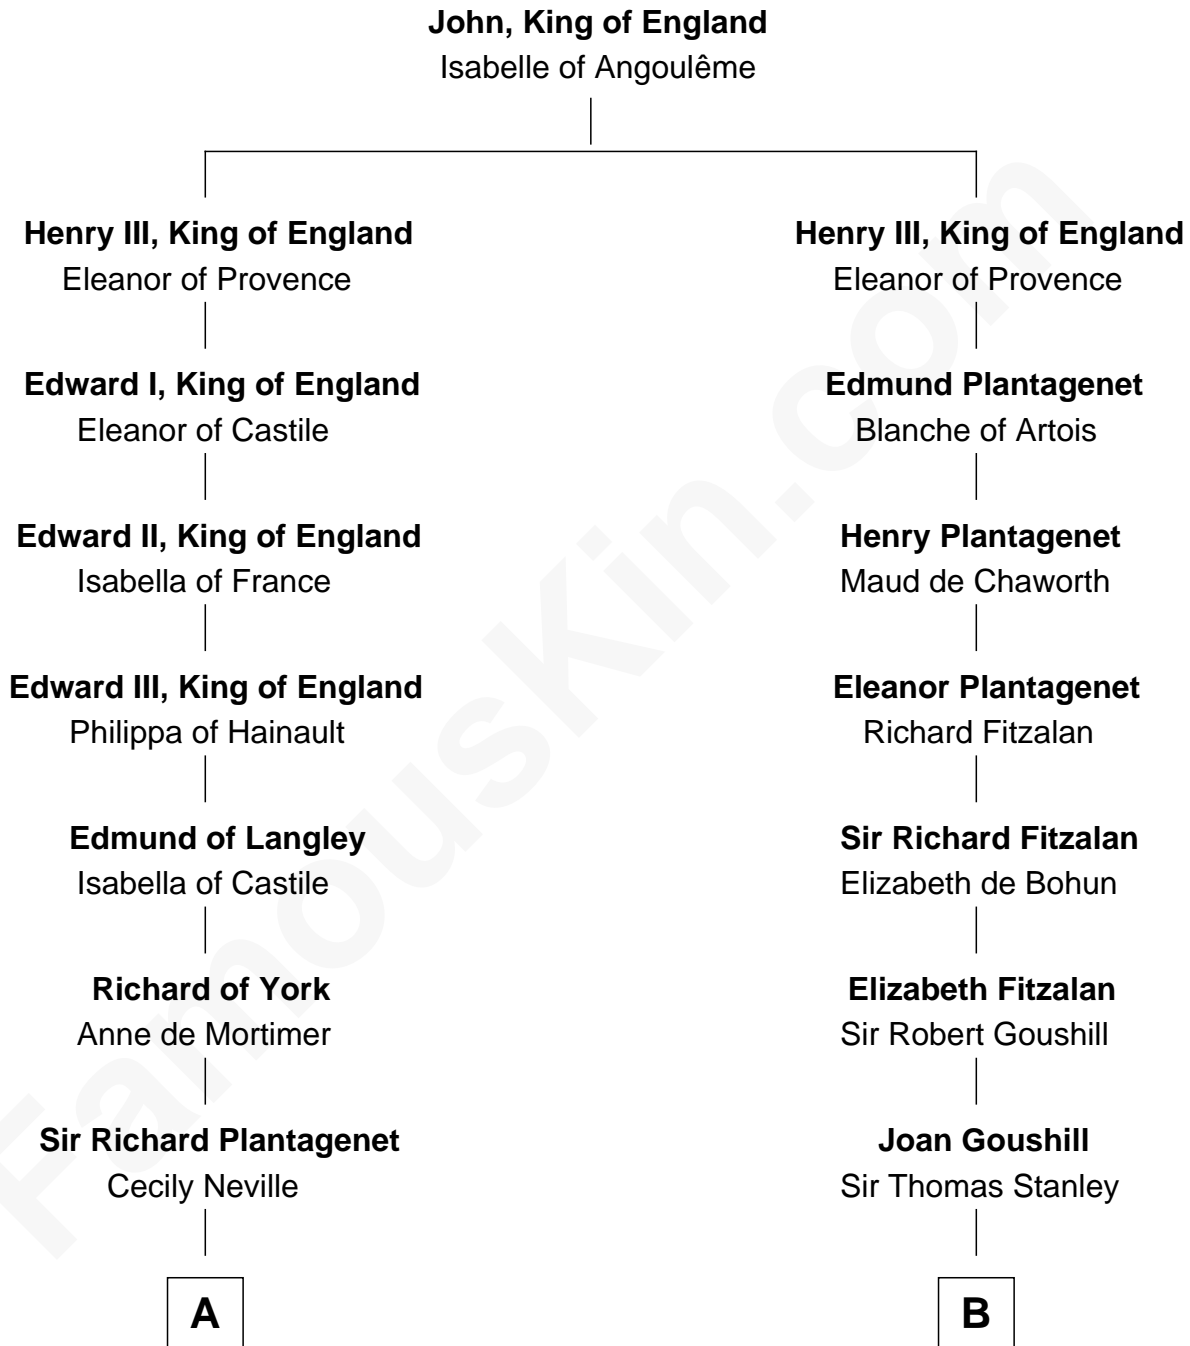

FamousKin.com

Relationship Chart of

Sir Winston Churchill

Prime Minister of the United Kingdom

21st cousin of

Juliette Gordon Low

Founder of the Girl Scouts

C

Jane Paget
George Stewart

Jane Stewart
Sir George Spencer-Churchill

Sir John Winston Spencer-Churchill
Frances Anne Emily Vane

Randolph Henry Spencer-Churchill
Jeanette Jerome

Sir Winston Churchill
Prime Minister of the United Kingdom