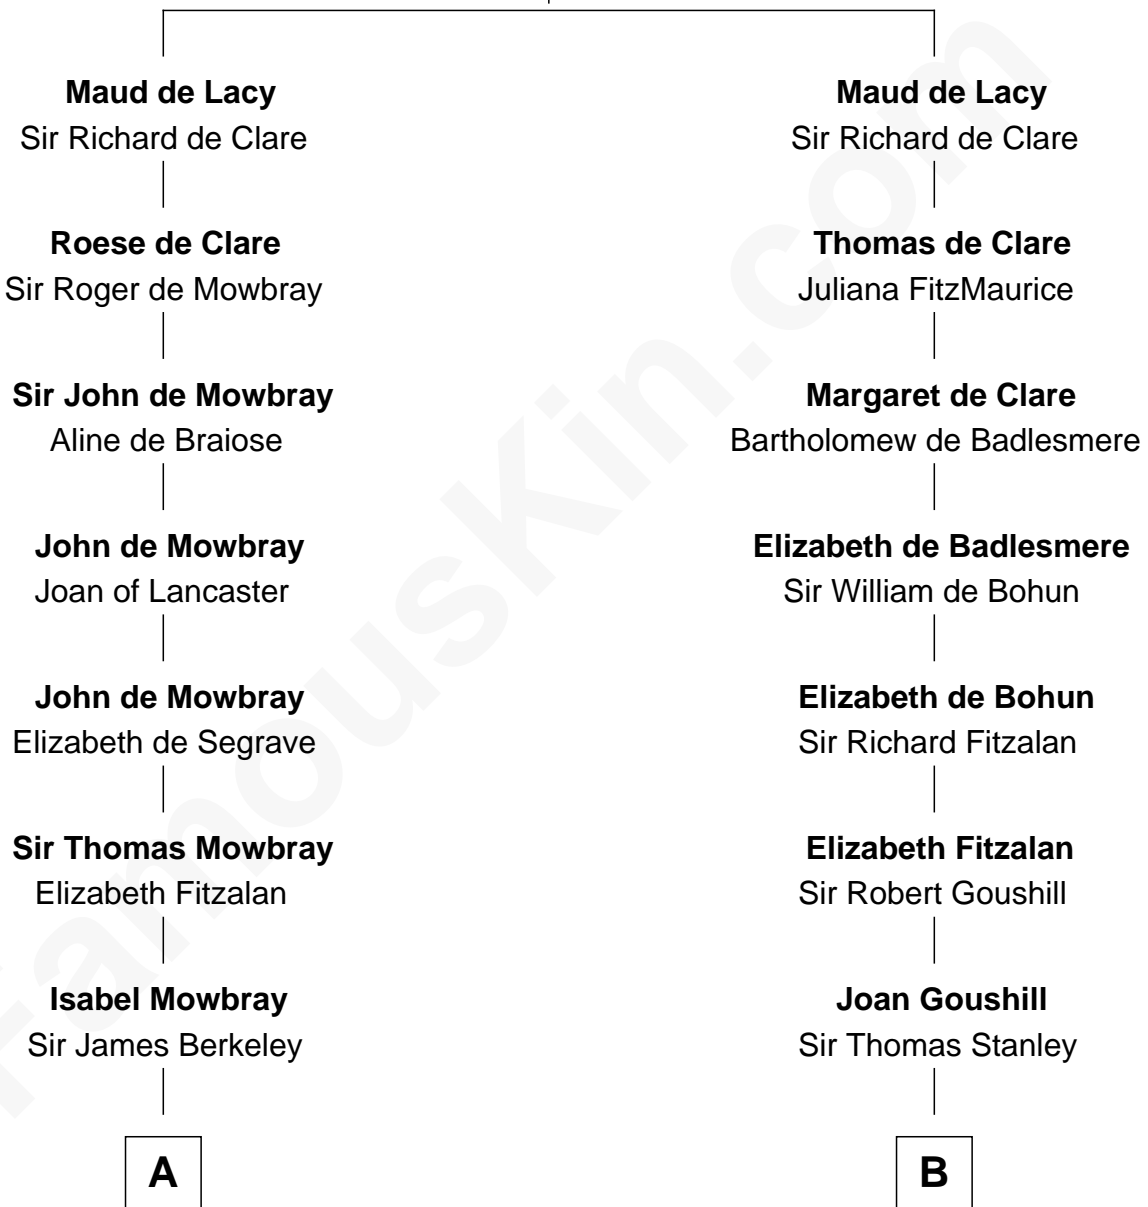

FamousKin.com

Relationship Chart of

Sir Winston Churchill

Prime Minister of the United Kingdom

21st cousin of

Juliette Gordon Low

Founder of the Girl Scouts

John de Lacy
Margaret de Quincy

C

Anne Catherine McDonnell

Sir Henry Vane

Frances Anne Emily Vane-Tempest

Sir Charles William Stewart

Frances Anne Emily Vane

Sir John Winston Spencer-Churchill

Randolph Henry Spencer-Churchill