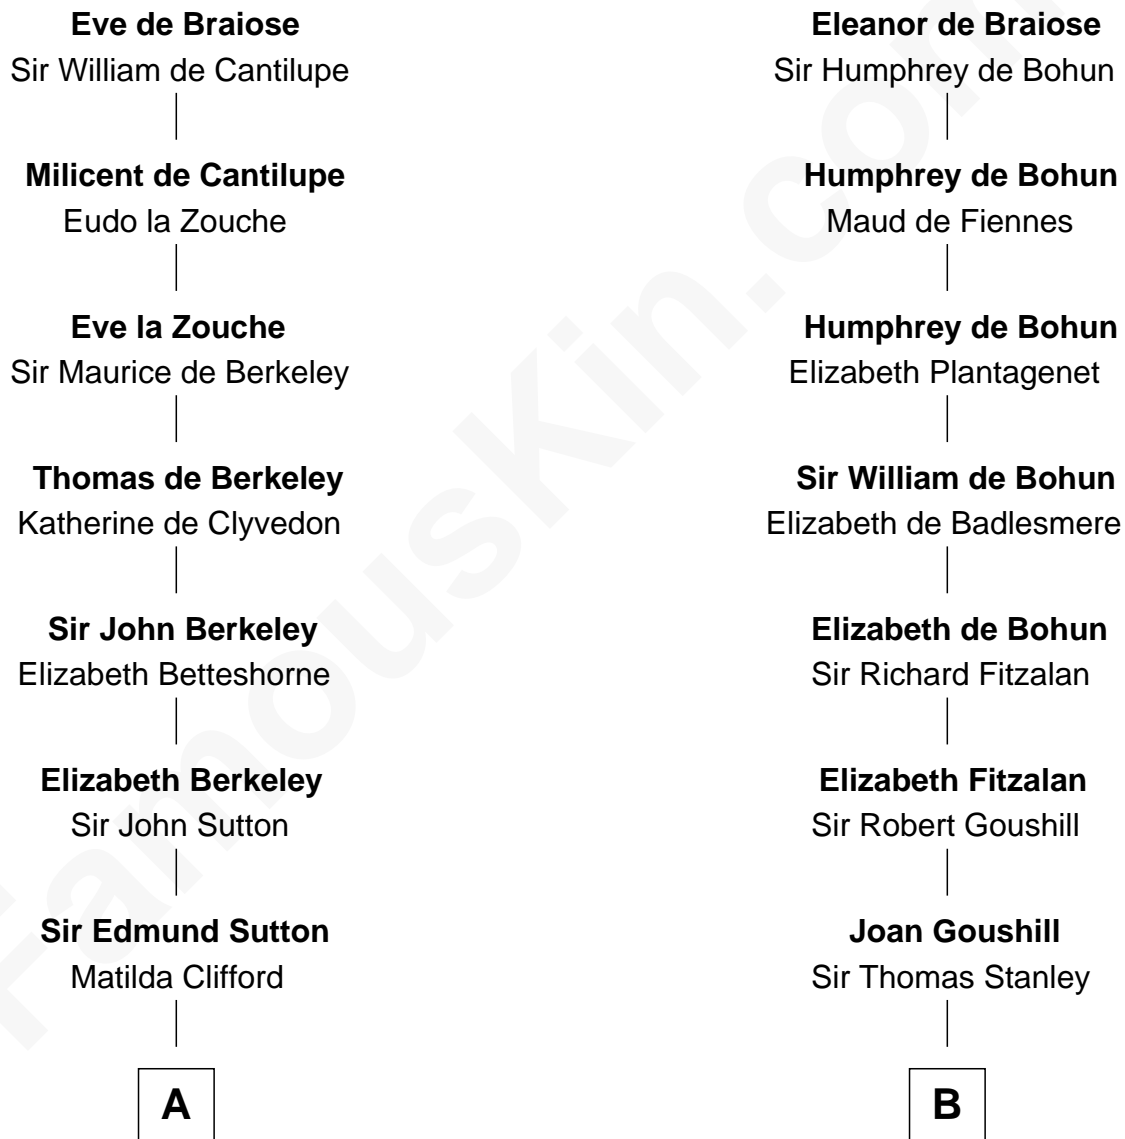

FamousKin.com

Relationship Chart of

Sir Winston Churchill

Prime Minister of the United Kingdom

20th cousin 1 time removed of

Juliette Gordon Low

Founder of the Girl Scouts

William de Braiose

Eva Marshal

C

Jane Stewart
Sir George Spencer-Churchill

Sir John Winston Spencer-Churchill
Frances Anne Emily Vane

Randolph Henry Spencer-Churchill
Jeanette Jerome

Sir Winston Churchill
Prime Minister of the United Kingdom