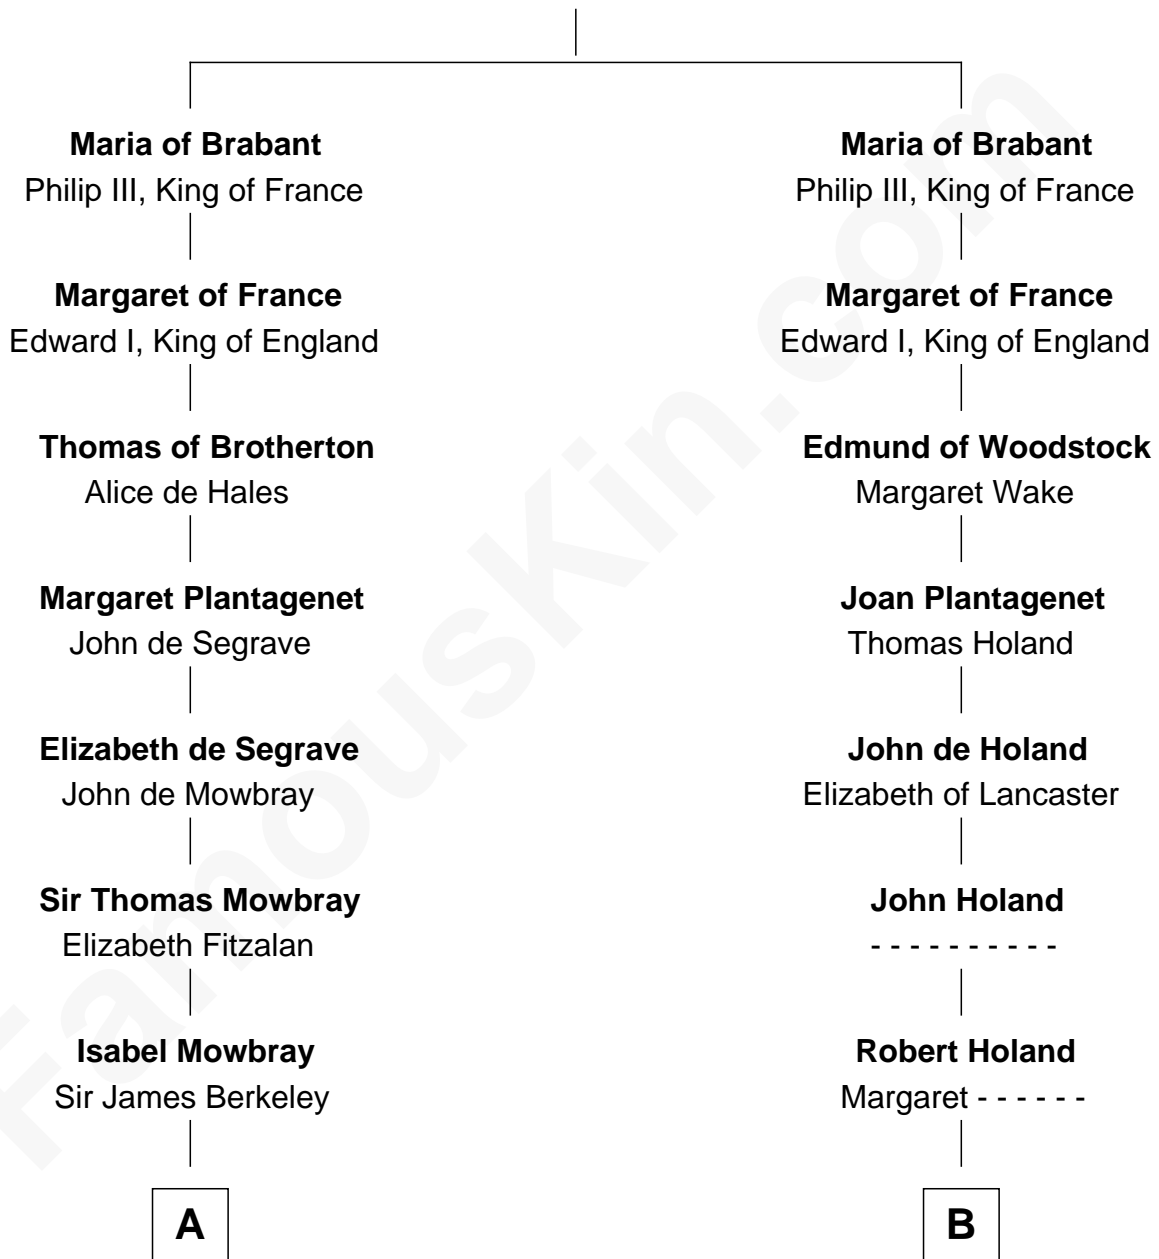

## Relationship Chart of

### Sir Winston Churchill

*Prime Minister of the United Kingdom*

21st cousin of

**Juliette Gordon Low**

*Founder of the Girl Scouts*

**Henry III, Duke of Brabant**

Adelaide of Burgundy

**C**

**Anne Catherine McDonnell**

Sir Henry Vane

**Frances Anne Emily Vane-Tempest**

Sir Charles William Stewart

**Frances Anne Emily Vane**

Sir John Winston Spencer-Churchill

**Randolph Henry Spencer-Churchill**

Jeanette Jerome

**Sir Winston Churchill**

*Prime Minister of the United Kingdom*

**D**

**Alexander Wolcott**

Frances Burbank

**Frances Wolcott**

Arthur William Magill