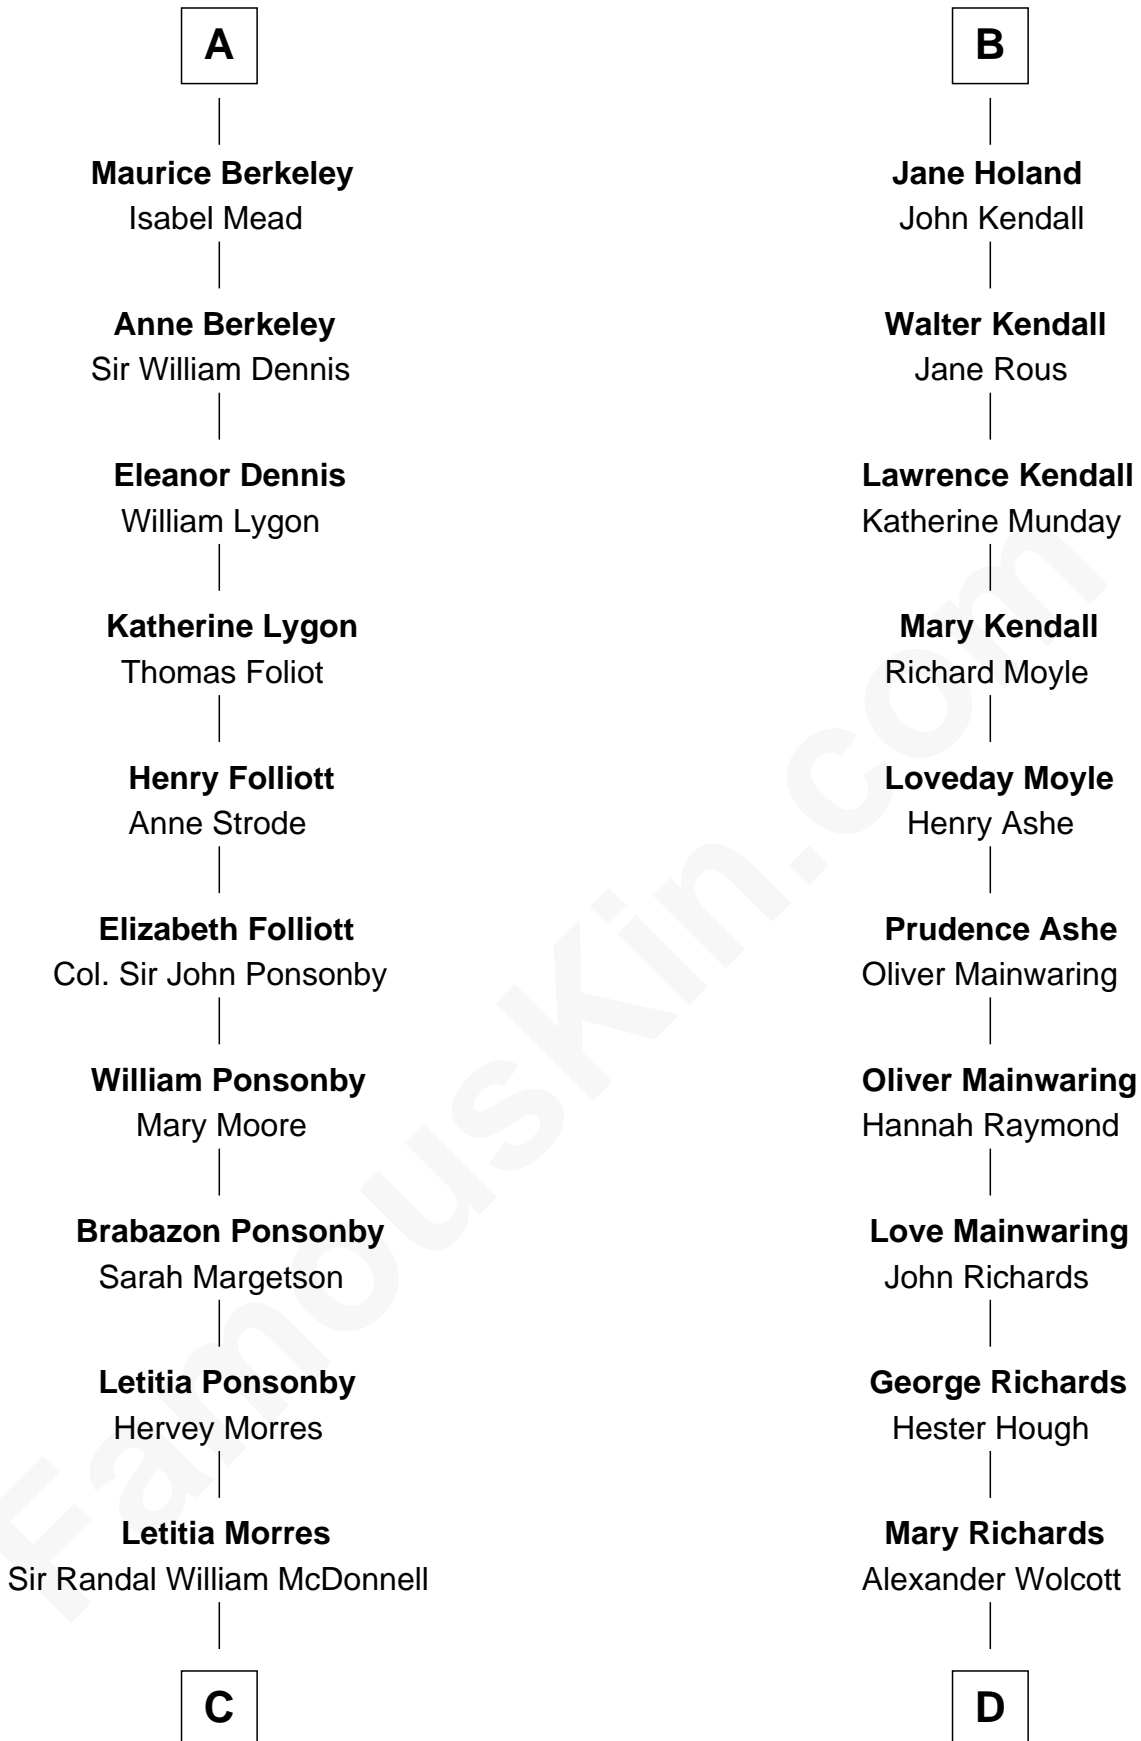

## Relationship Chart of

### Sir Winston Churchill

*Prime Minister of the United Kingdom*

21st cousin of

**Juliette Gordon Low**

*Founder of the Girl Scouts*

**Henry III, Duke of Brabant**

Adelaide of Burgundy

**C**

**Anne Catherine McDonnell**

Sir Henry Vane

**Frances Anne Emily Vane-Tempest**

Sir Charles William Stewart

**Frances Anne Emily Vane**

Sir John Winston Spencer-Churchill

**Randolph Henry Spencer-Churchill**

Jeanette Jerome

**Sir Winston Churchill**

*Prime Minister of the United Kingdom*

**D**

**Alexander Wolcott**

Frances Burbank

**Frances Wolcott**

Arthur William Magill