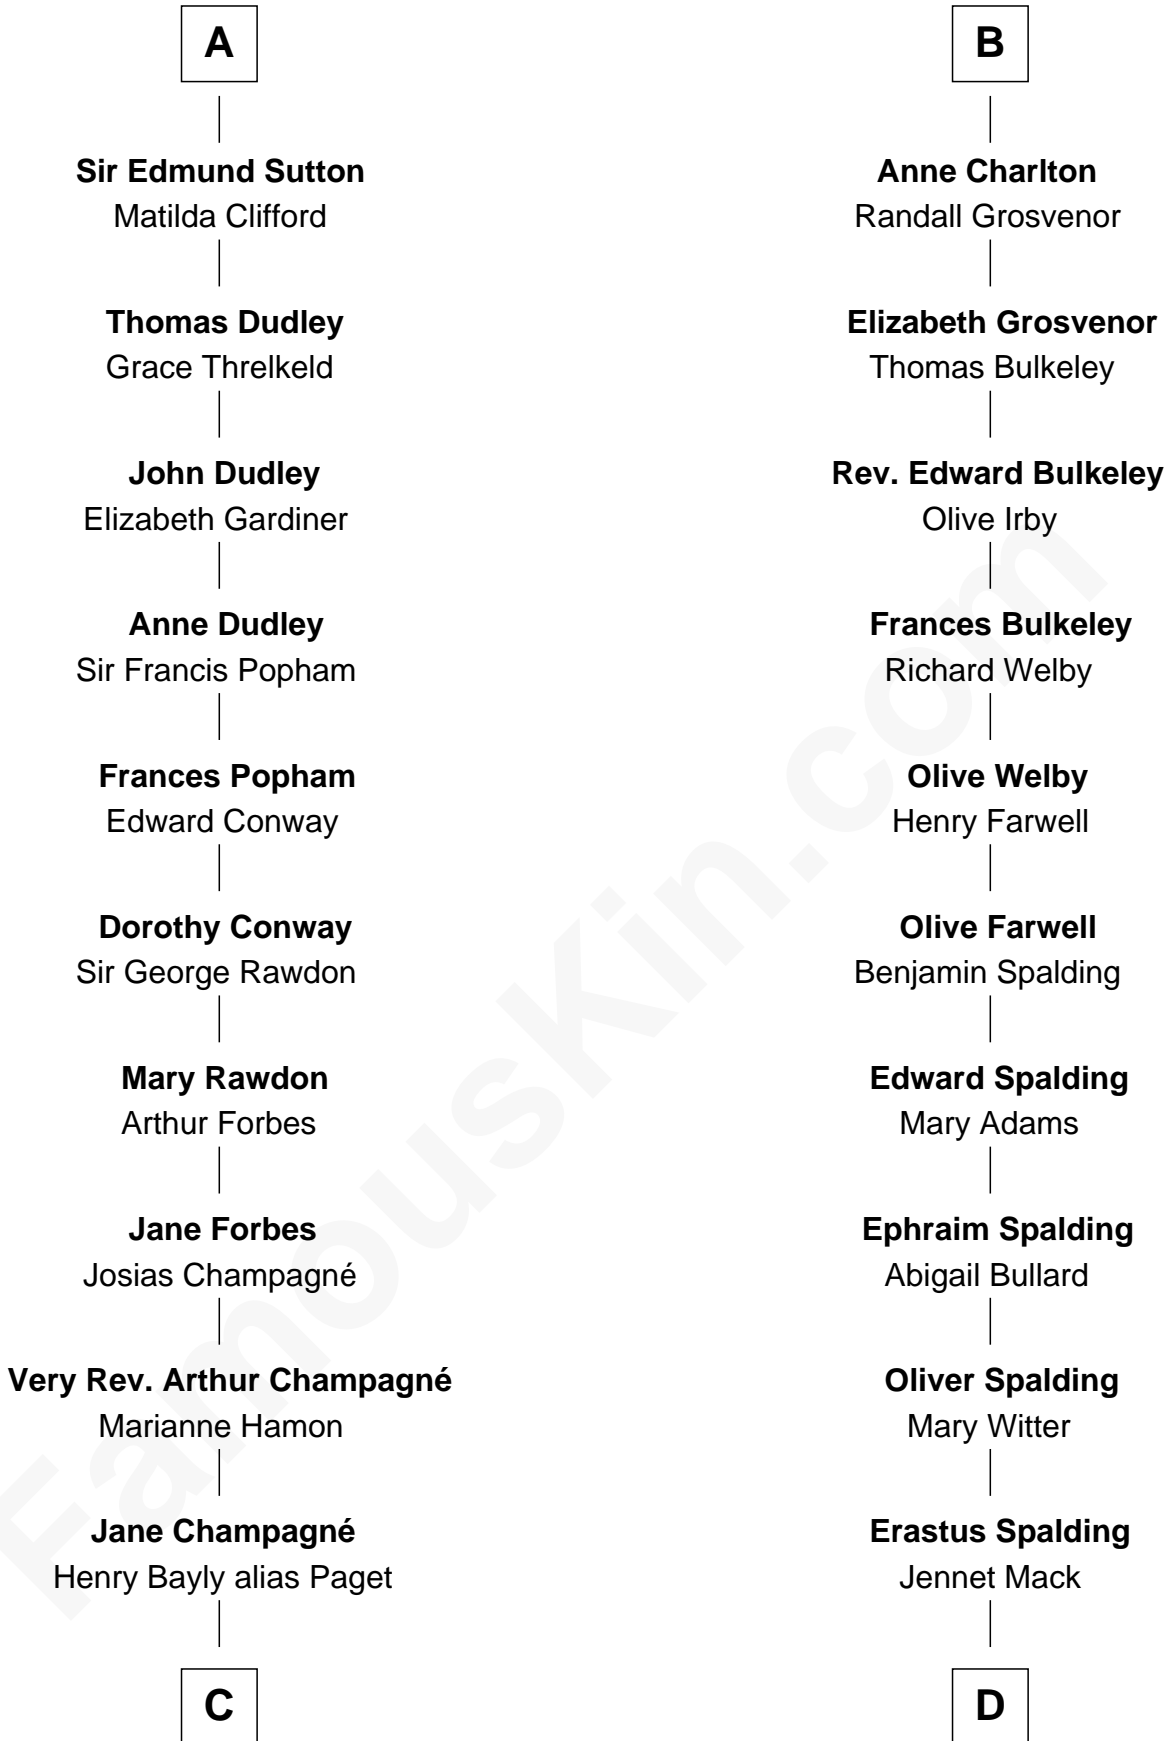

FamousKin.com

Relationship Chart of

Sir Winston Churchill

Prime Minister of the United Kingdom

20th cousin 1 time removed of

Katharine Hepburn
Movie Actress

C

Jane Paget
George Stewart

Jane Stewart
Sir George Spencer-Churchill

Sir John Winston Spencer-Churchill
Frances Anne Emily Vane

Randolph Henry Spencer-Churchill
Jeanette Jerome

Sir Winston Churchill
Prime Minister of the United Kingdom