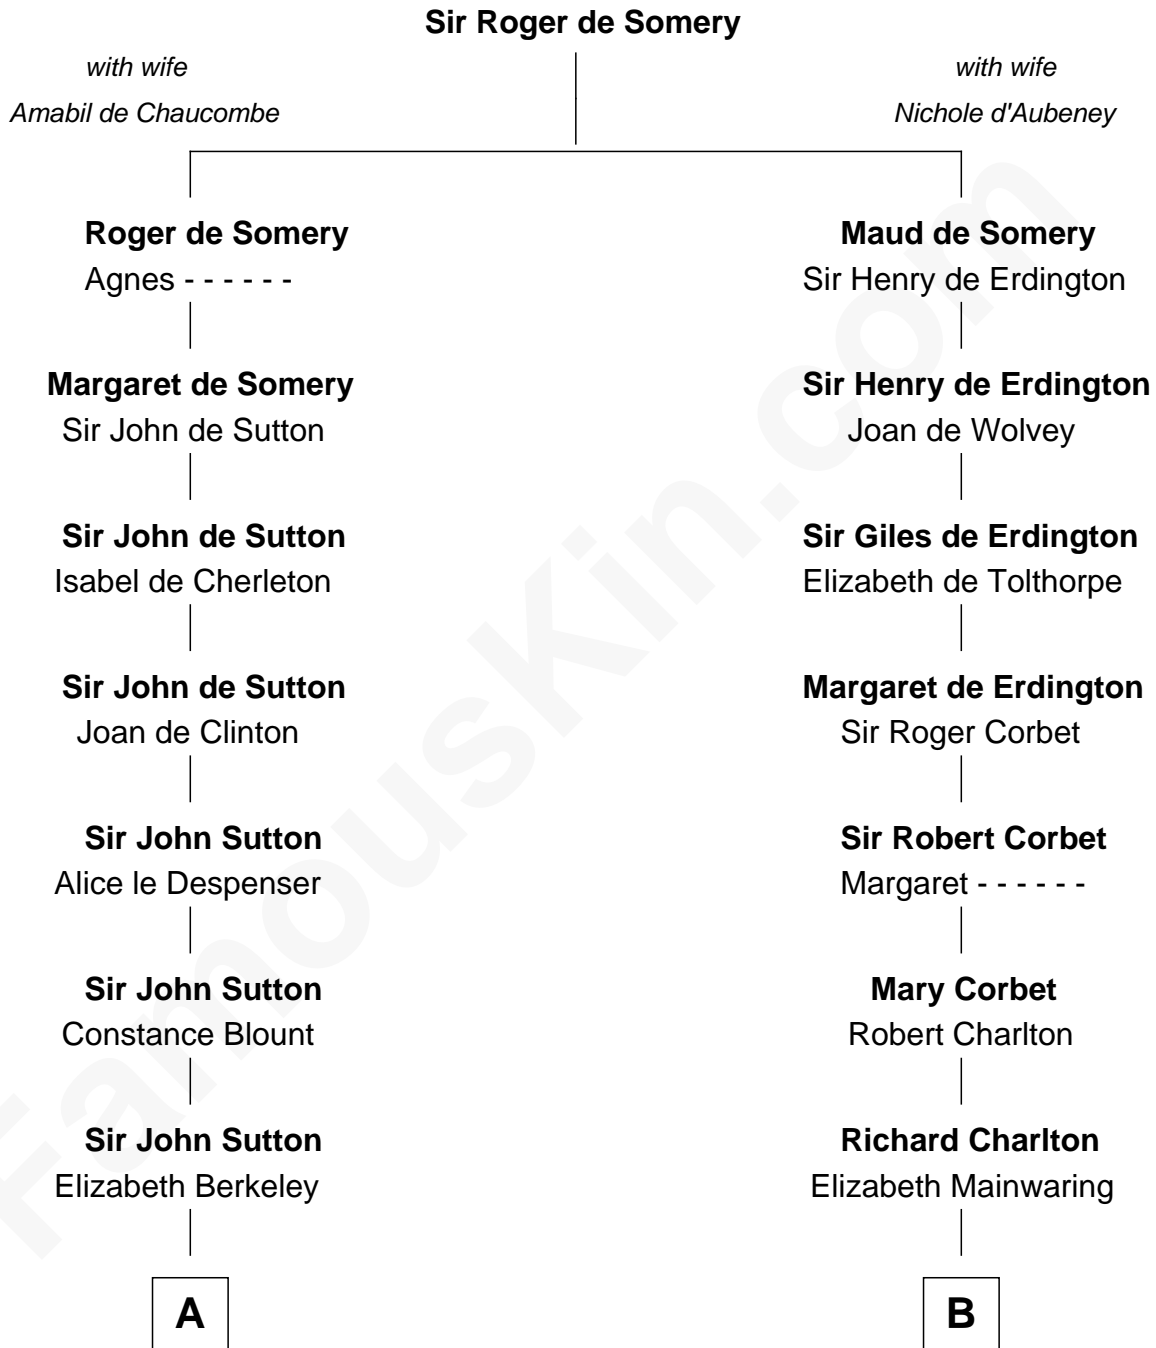

FamousKin.com

Relationship Chart of

Sir Winston Churchill

Prime Minister of the United Kingdom

20th cousin 1 time removed of

Katharine Hepburn
Movie Actress

C

Jane Paget
George Stewart

Jane Stewart
Sir George Spencer-Churchill

Sir John Winston Spencer-Churchill
Frances Anne Emily Vane

Randolph Henry Spencer-Churchill
Jeanette Jerome

Sir Winston Churchill
Prime Minister of the United Kingdom