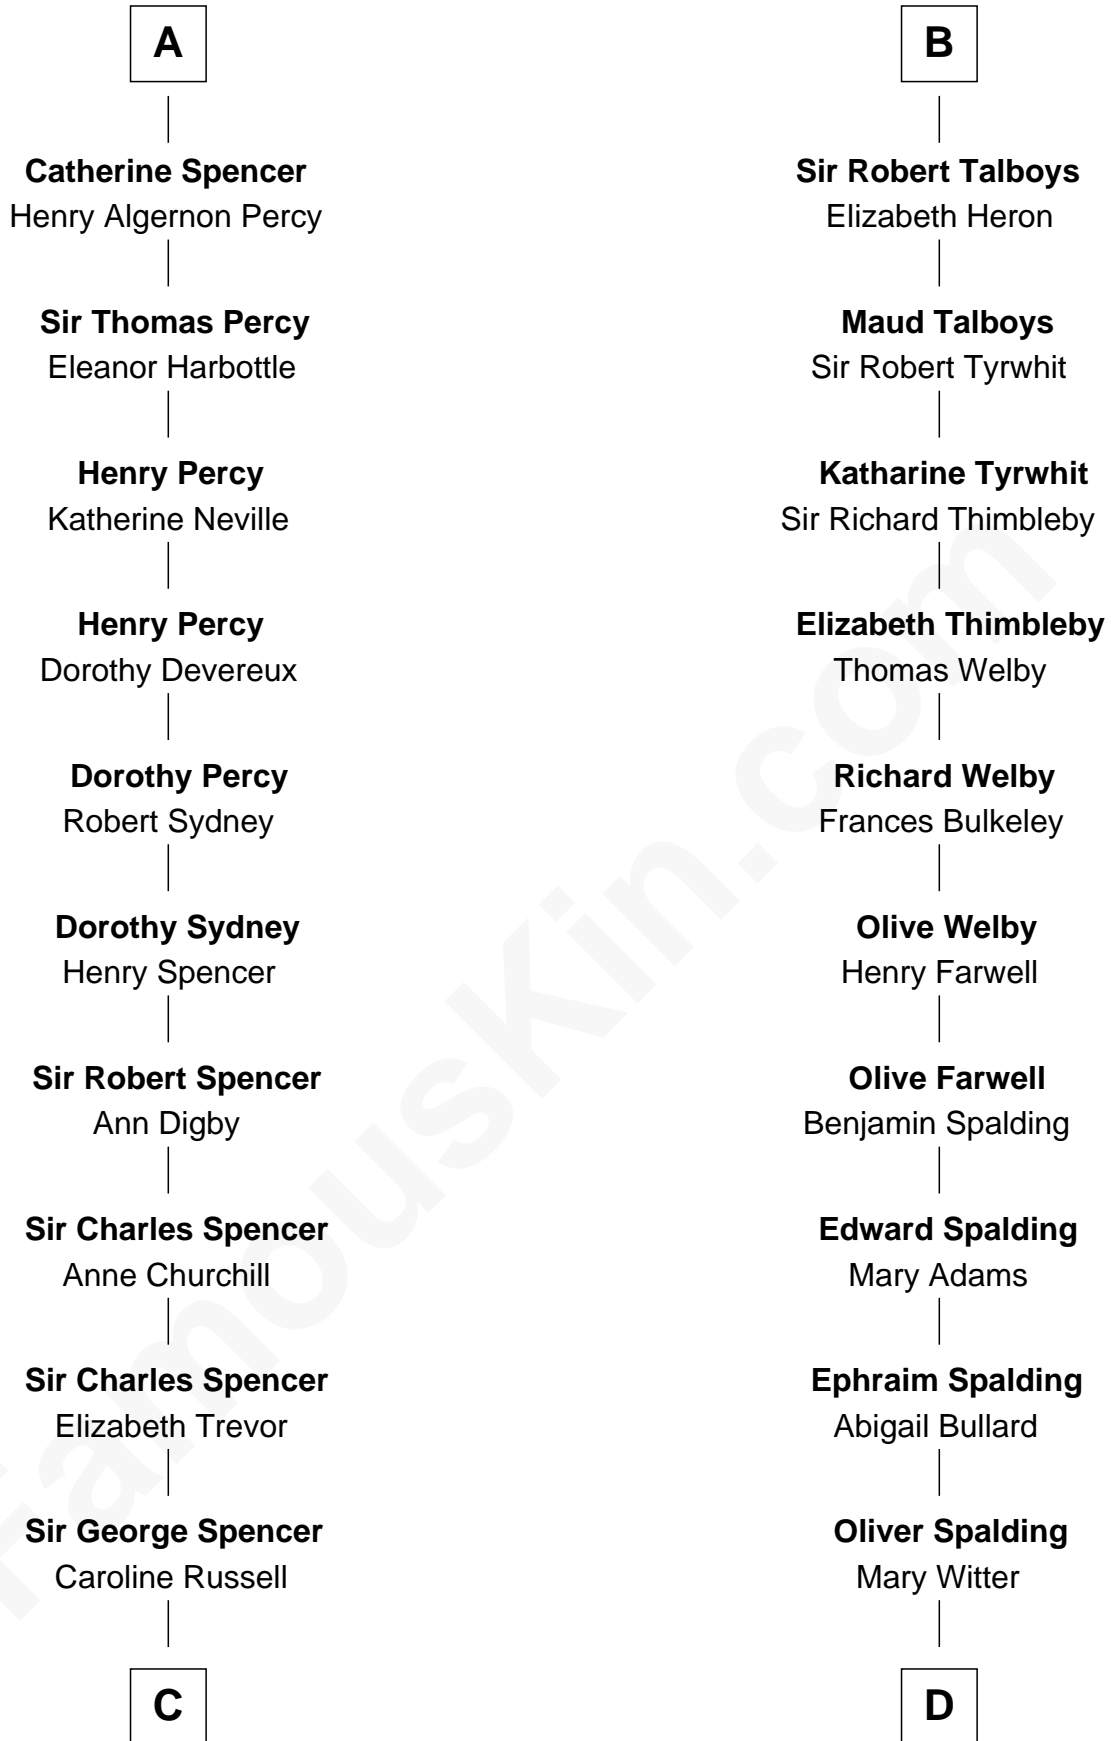

## Relationship Chart of

**Sir Winston Churchill**

*Prime Minister of the United Kingdom*

21st cousin of

**Katharine Hepburn**

*Movie Actress*

**Sir Roger la Zouche**

Ela Longespee