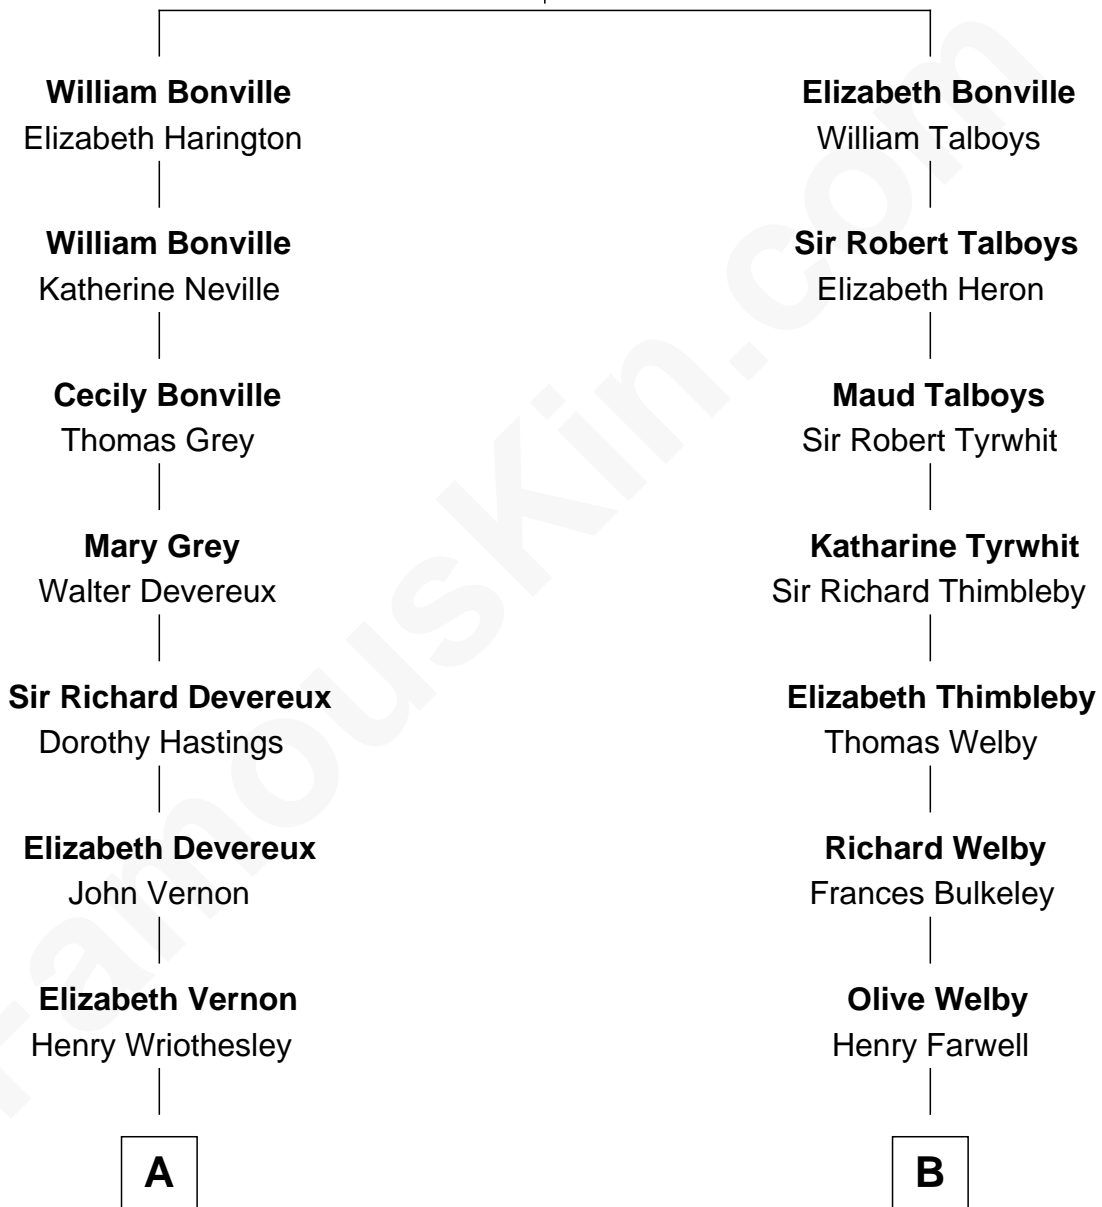

## Relationship Chart of

### Sir Winston Churchill

*Prime Minister of the United Kingdom*

15th cousin 1 time removed of

### Katharine Hepburn

*Movie Actress*

**Sir William Bonville**

Margaret Grey

**A**

**Thomas Wriothesley**  
Rachel Massüe de Ruvigny

**Rachel Wriothesley**  
William Russell

**Sir Wriothesley Russell**  
Elizabeth Howland