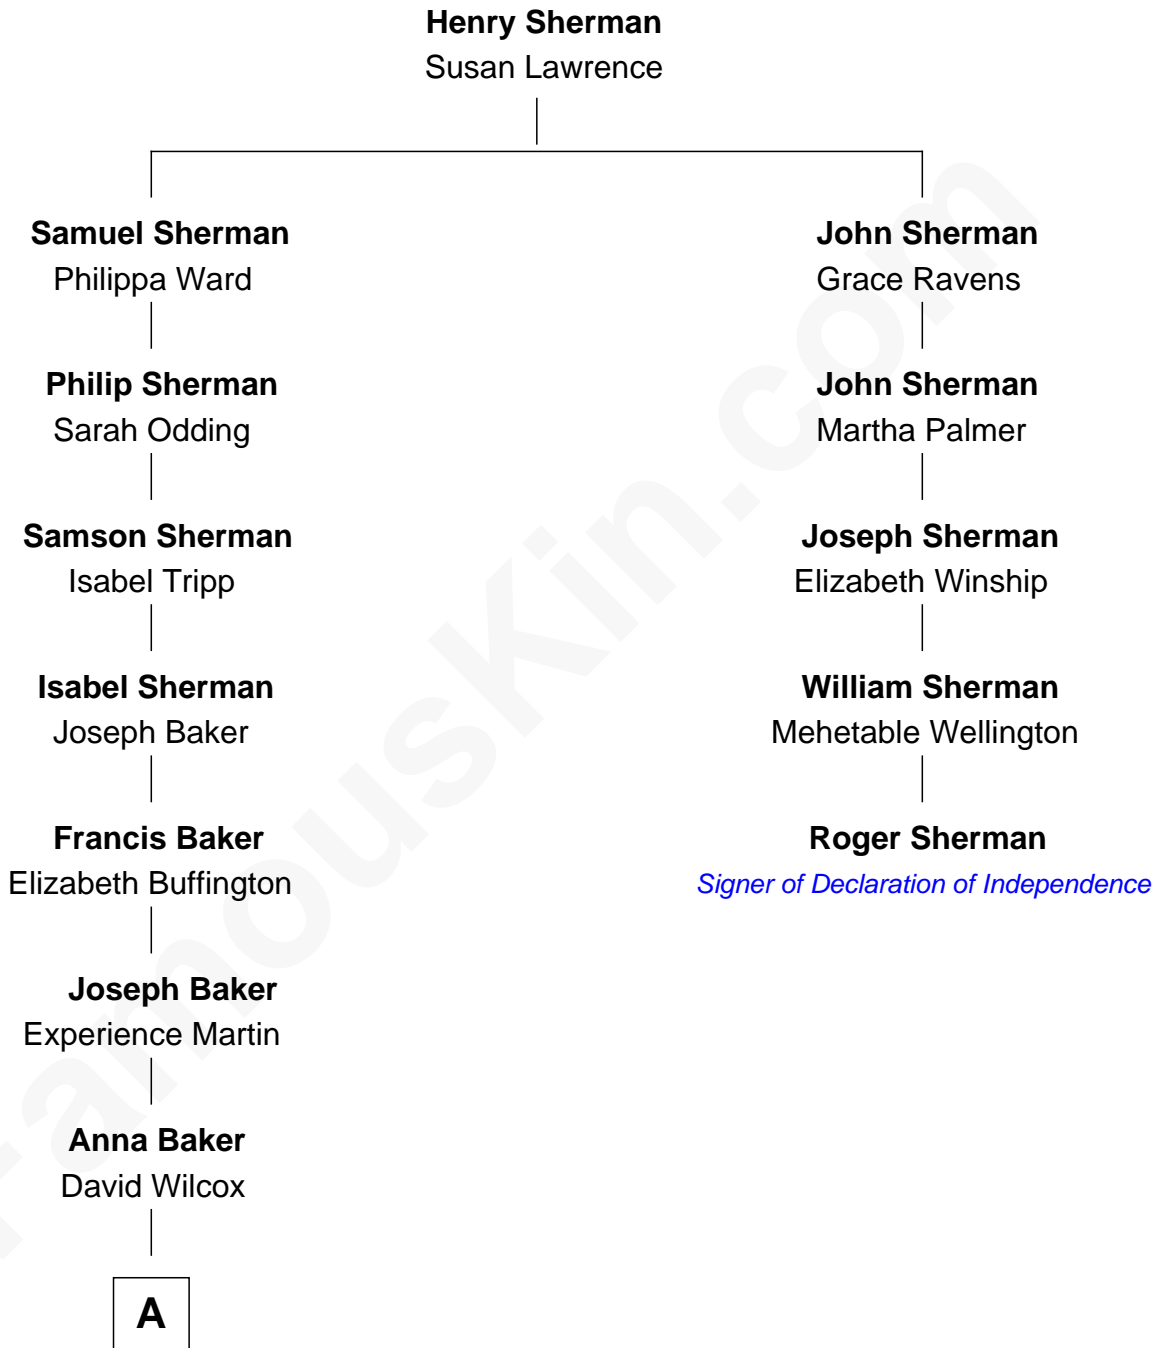

FamousKin.com

Relationship Chart of

Sir Winston Churchill

Prime Minister of the United Kingdom

4th cousin 6 times removed of

Roger Sherman

Signer of the Declaration of Independence

A

—
Clarissa Wilcox

Ambrose Hall

—
Clarissa Hall

Leonard Walter Jerome

—
Jeanette Jerome

Randolph Henry Spencer-Churchill

—
Sir Winston Churchill

Prime Minister of the United Kingdom

FamousKin.com