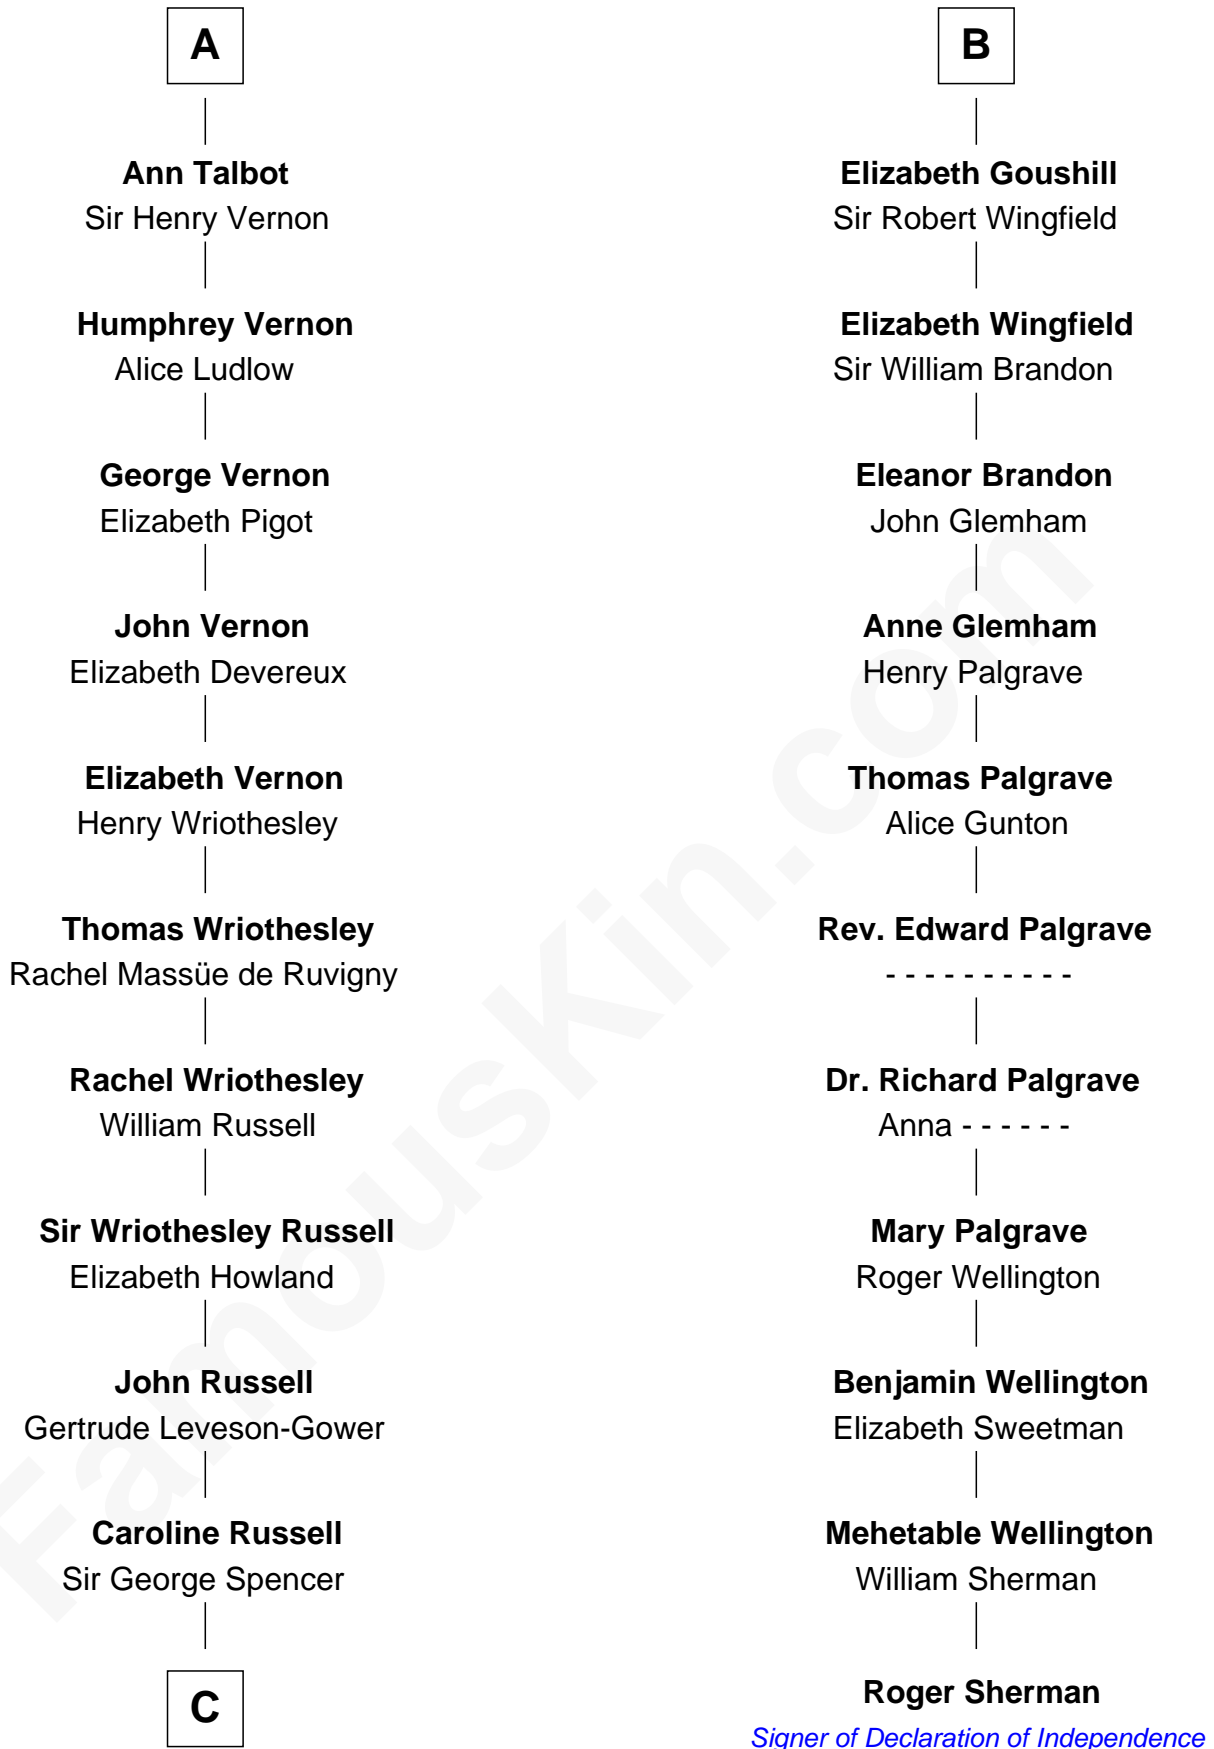

## Relationship Chart of

### Sir Winston Churchill

*Prime Minister of the United Kingdom*

17th cousin 4 times removed of

**Roger Sherman**

*Signer of the Declaration of Independence*

**C**

George Spencer

Susan Stewart

Sir George Spencer-Churchill

Jane Stewart

Sir John Winston Spencer-Churchill

Frances Anne Emily Vane

Randolph Henry Spencer-Churchill

Jeanette Jerome

Sir Winston Churchill

*Prime Minister of the United Kingdom*