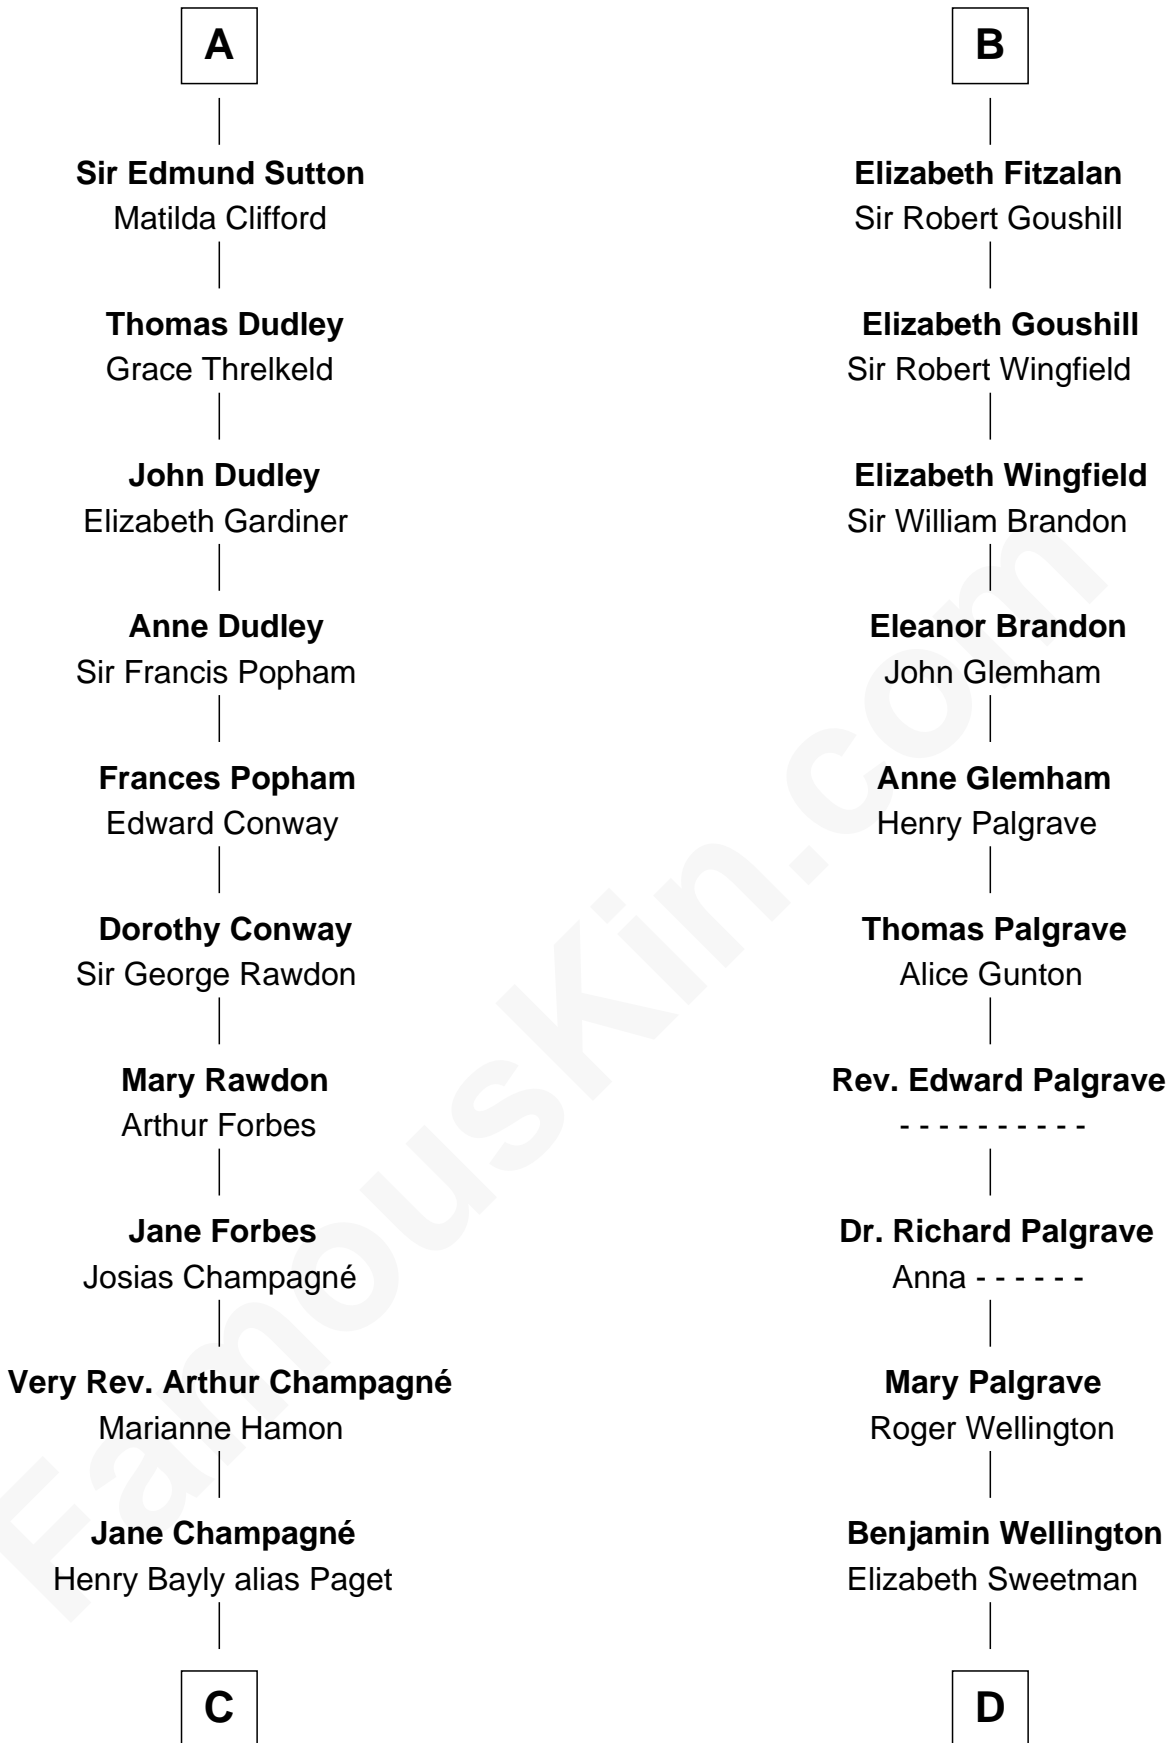

FamousKin.com

Relationship Chart of

Sir Winston Churchill

Prime Minister of the United Kingdom

18th cousin 3 times removed of

Roger Sherman

Signer of the Declaration of Independence

C

Jane Paget
George Stewart

Jane Stewart
Sir George Spencer-Churchill

Sir John Winston Spencer-Churchill
Frances Anne Emily Vane

Randolph Henry Spencer-Churchill
Jeanette Jerome

Sir Winston Churchill
Prime Minister of the United Kingdom