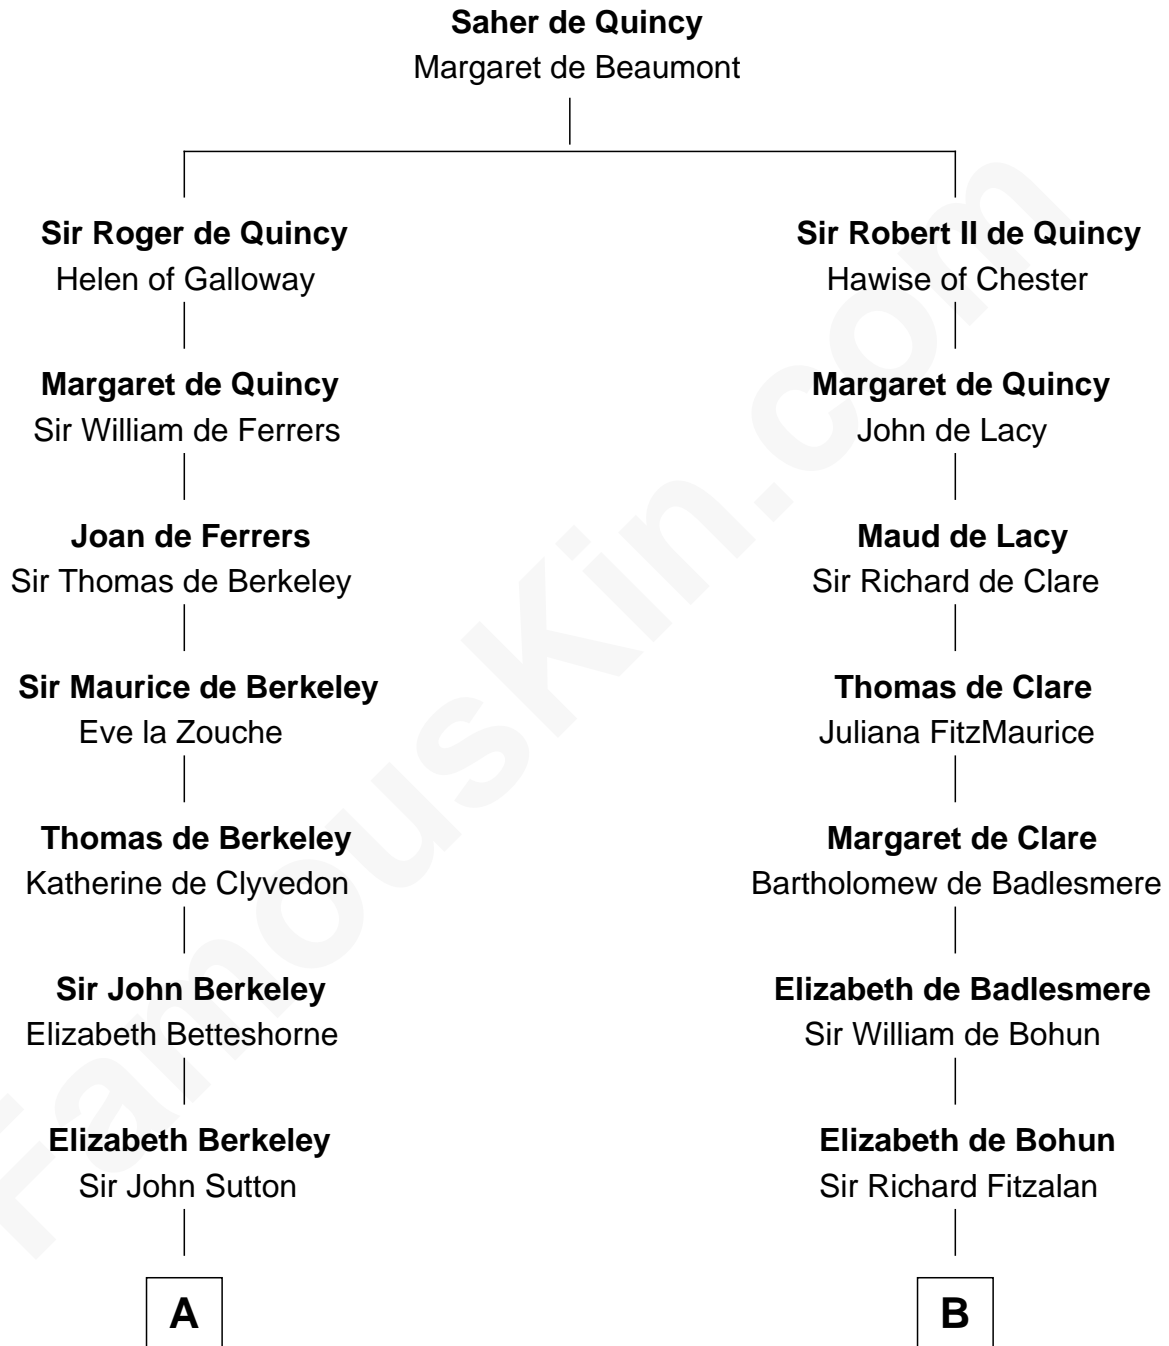

FamousKin.com

Relationship Chart of

Sir Winston Churchill

Prime Minister of the United Kingdom

18th cousin 3 times removed of

Roger Sherman

Signer of the Declaration of Independence

C

Jane Paget
George Stewart

Jane Stewart
Sir George Spencer-Churchill

Sir John Winston Spencer-Churchill
Frances Anne Emily Vane

Randolph Henry Spencer-Churchill
Jeanette Jerome

Sir Winston Churchill
Prime Minister of the United Kingdom