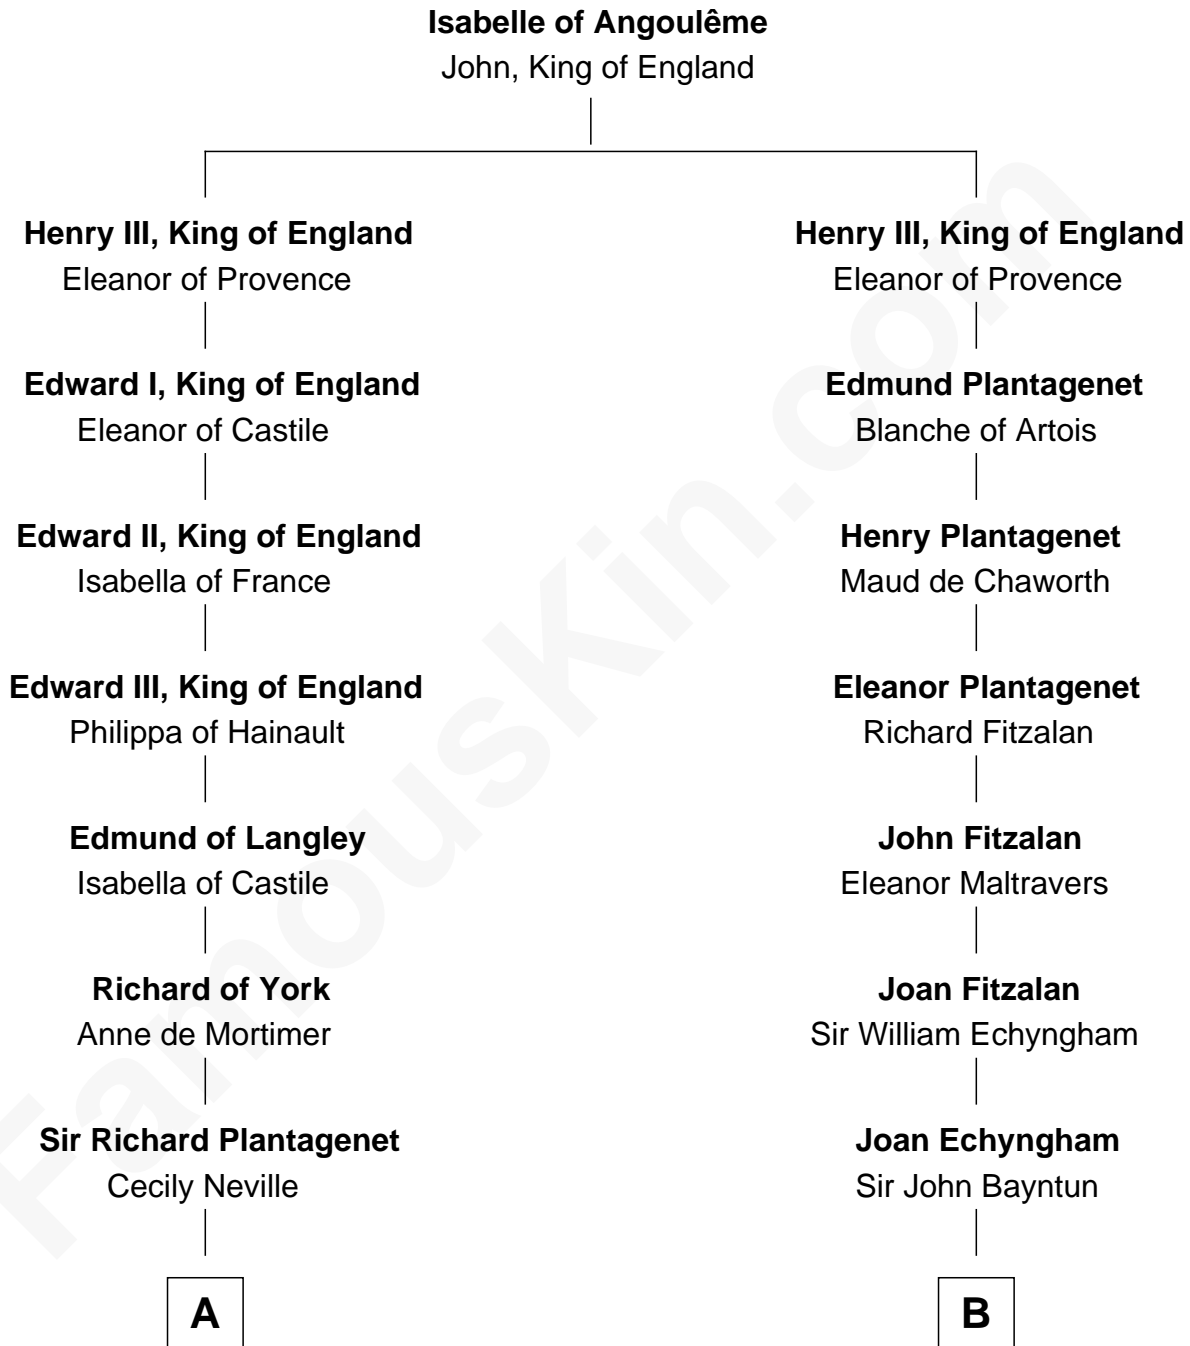

FamousKin.com

Relationship Chart of Sir Winston Churchill

Prime Minister of the United Kingdom

18th cousin 3 times removed of

Samuel Cony

31st Governor of Maine

C

Jane Paget
George Stewart

Jane Stewart
Sir George Spencer-Churchill

Sir John Winston Spencer-Churchill
Frances Anne Emily Vane

Randolph Henry Spencer-Churchill
Jeanette Jerome

Sir Winston Churchill
Prime Minister of the United Kingdom

D

Samuel Cony
Susan Bowdoin Coney

Samuel Cony
31st Governor of Maine

FamousKin.com