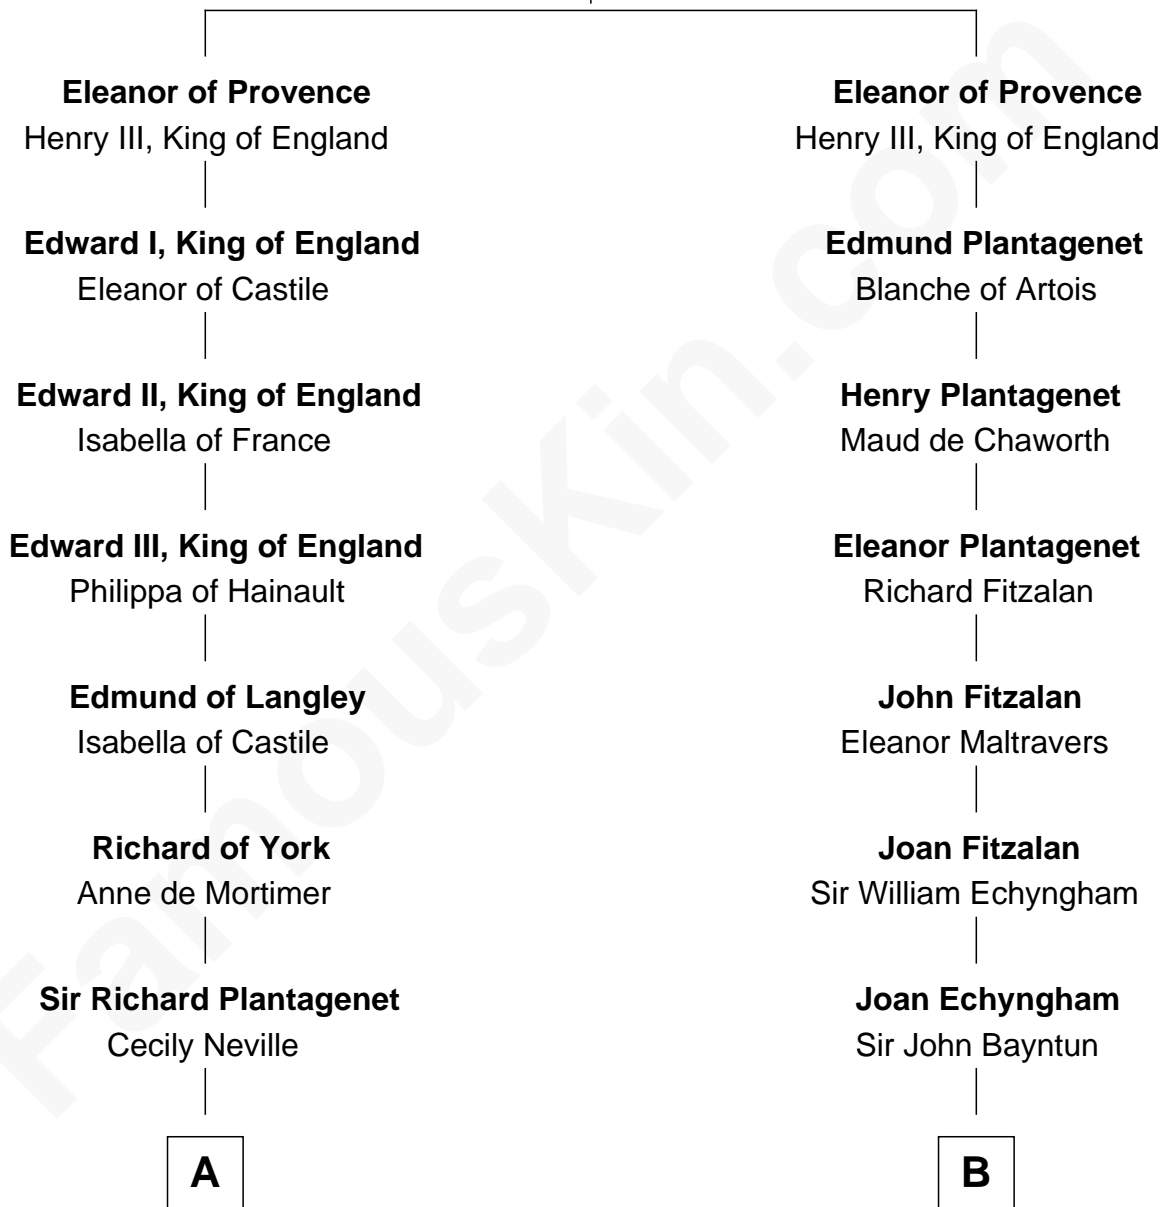

FamousKin.com

Relationship Chart of

Sir Winston Churchill

Prime Minister of the United Kingdom

18th cousin 3 times removed of

Samuel Cony

31st Governor of Maine

Ramon Berenguer IV of Provence

Beatrice of Savoy

C

Jane Paget
George Stewart

Jane Stewart
Sir George Spencer-Churchill

Sir John Winston Spencer-Churchill
Frances Anne Emily Vane

Randolph Henry Spencer-Churchill
Jeanette Jerome

Sir Winston Churchill
Prime Minister of the United Kingdom

D

Samuel Cony
Susan Bowdoin Coney

Samuel Cony
31st Governor of Maine

FamousKin.com