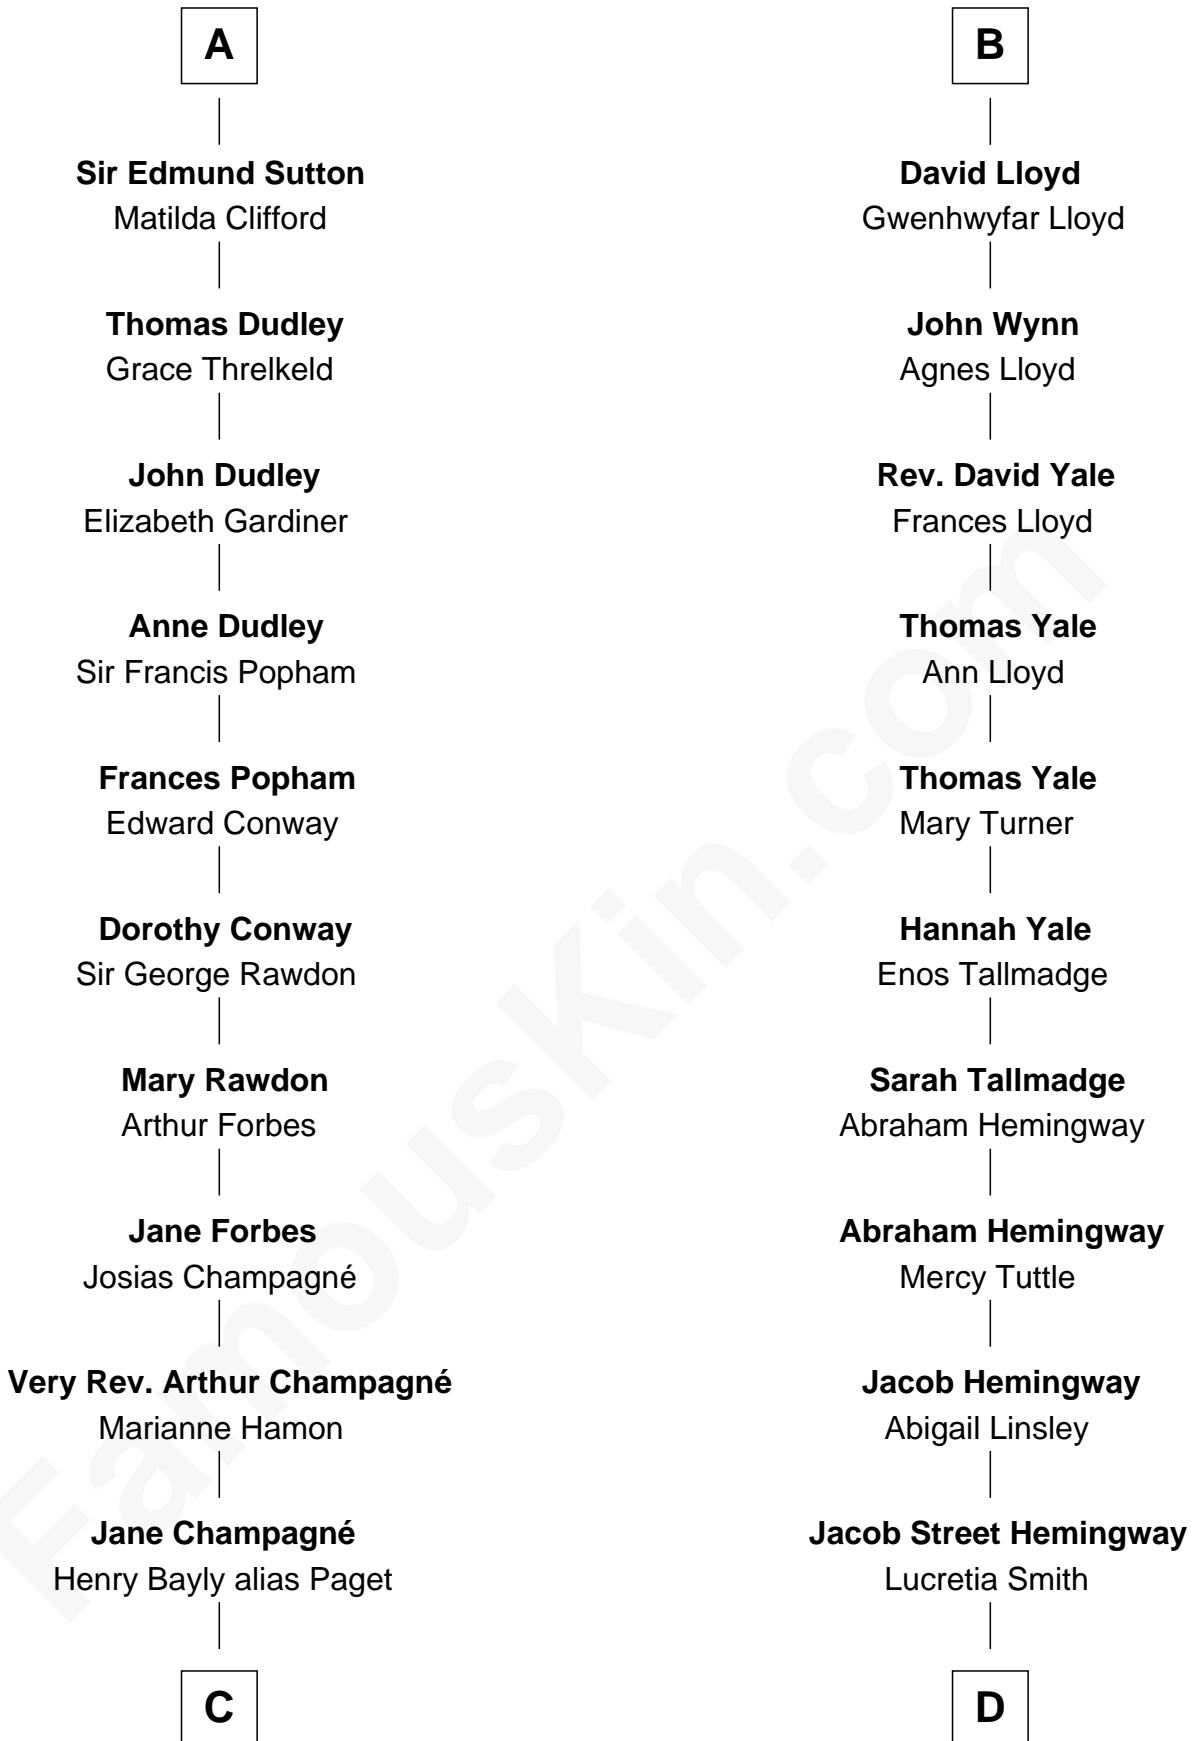

FamousKin.com

Relationship Chart of

Sir Winston Churchill

Prime Minister of the United Kingdom

20th cousin 1 time removed of

Ernest Hemingway

Author of The Sun Also Rises

Sir Roger de Somery

with wife
Amabil de Chaucombe

with wife
Nichole d'Aubenev

Roger de Somery
Agnes - - - - -

Margaret de Somery
Sir John de Sutton

Sir John de Sutton
Isabel de Cherleton

Sir John de Sutton
Joan de Clinton

Sir John Sutton
Alice le Despenser

Sir John Sutton
Constance Blount

Sir John Sutton
Elizabeth Berkeley

Joan de Somery
John IV le Strange

John V le Strange
Maud de Walton

Elizabeth le Strange
Gruffydd ap Madog

Gruffydd Fychan ap Gruffydd
Elen ferch Thomas ap Llewelyn

Tudor Gruffydd
Maud ferch Ienaf ap Adda

Lowri ferch Twdr
Gruffydd ap Einion

Elisau ap Gruffydd
Margaret ferch Jenkyn

A

B

C

Jane Paget
George Stewart

Jane Stewart
Sir George Spencer-Churchill