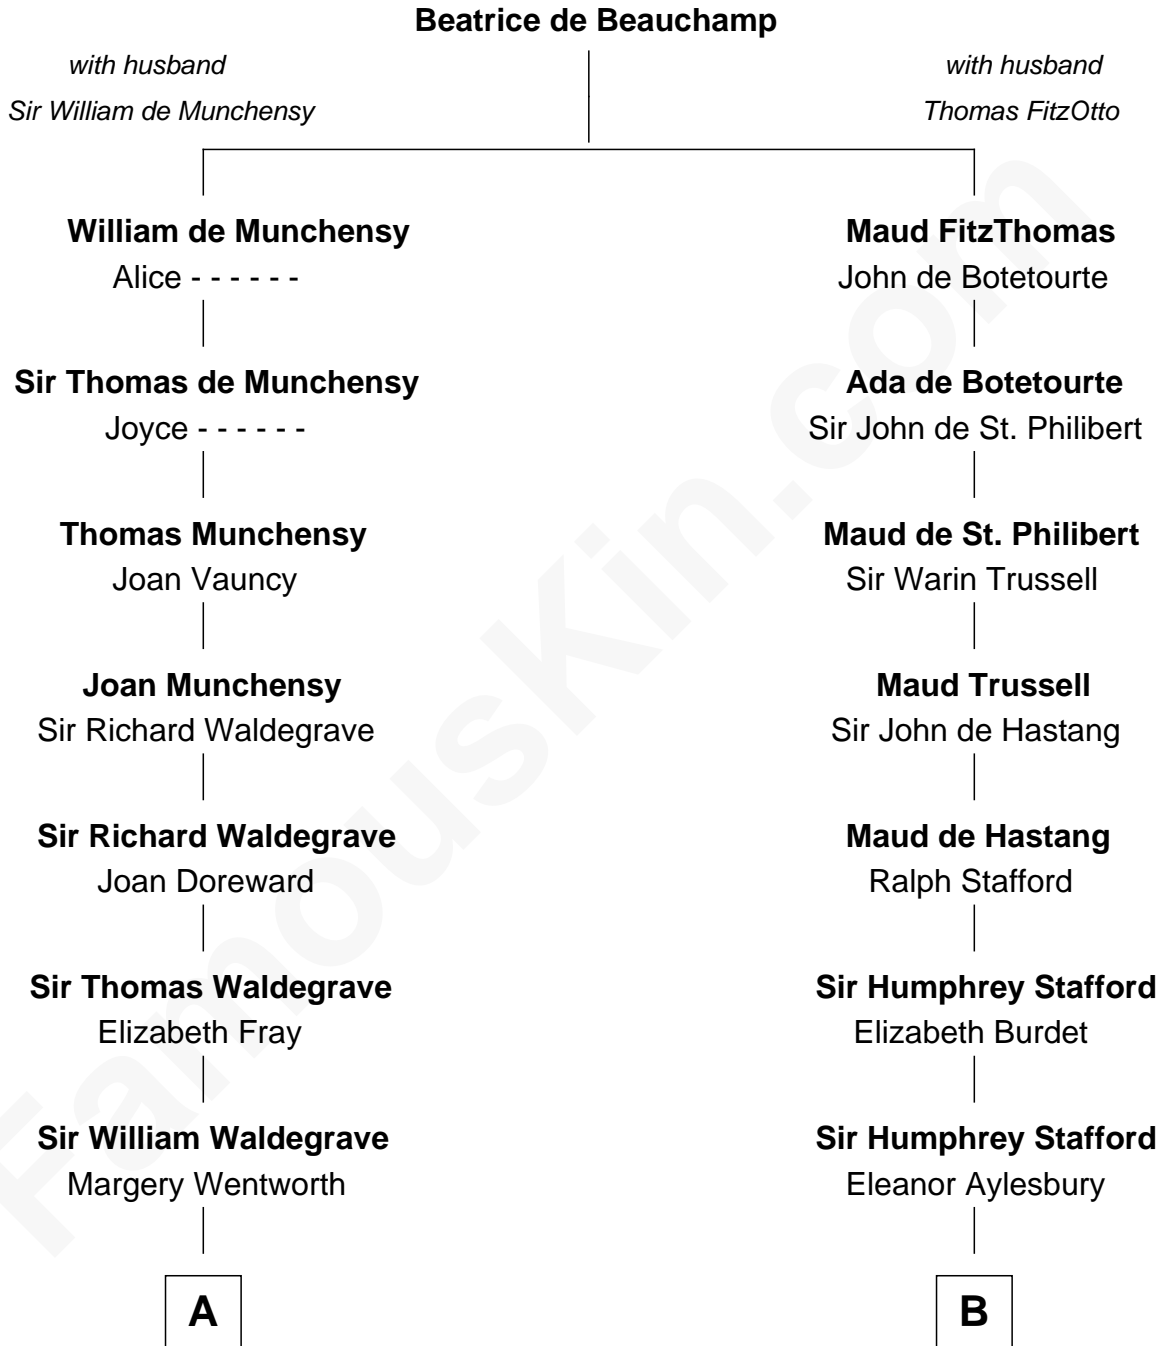

General Douglas MacArthur

U.S. Army - World War II