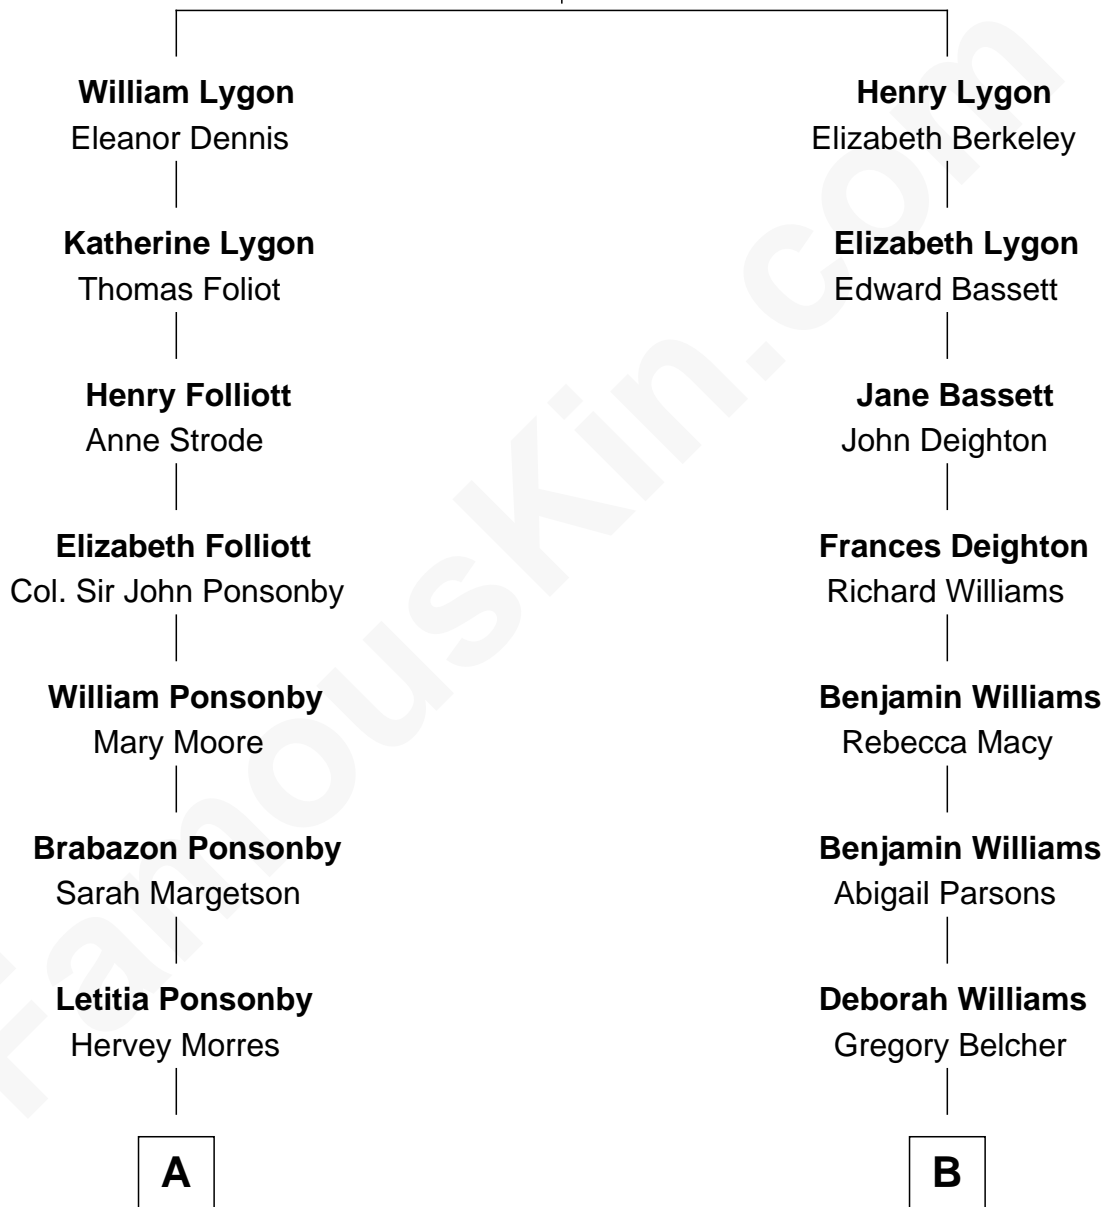

FamousKin.com

Relationship Chart of

Sir Winston Churchill

Prime Minister of the United Kingdom

11th cousin 1 time removed of

General Douglas MacArthur

U.S. Army - World War II

Sir Richard Lygon

Margaret Greville

A

Letitia Morres
Sir Randal William McDonnell

Anne Catherine McDonnell
Sir Henry Vane

Frances Anne Emily Vane-Tempest
Sir Charles William Stewart

Frances Anne Emily Vane
Sir John Winston Spencer-Churchill

Randolph Henry Spencer-Churchill
Jeanette Jerome

Sir Winston Churchill
Prime Minister of the United Kingdom

B

Benjamin Belcher
Sarah Barney

Benjamin Barney Belcher
Olive - - - - -

Aurelia Belcher
Arthur MacArthur