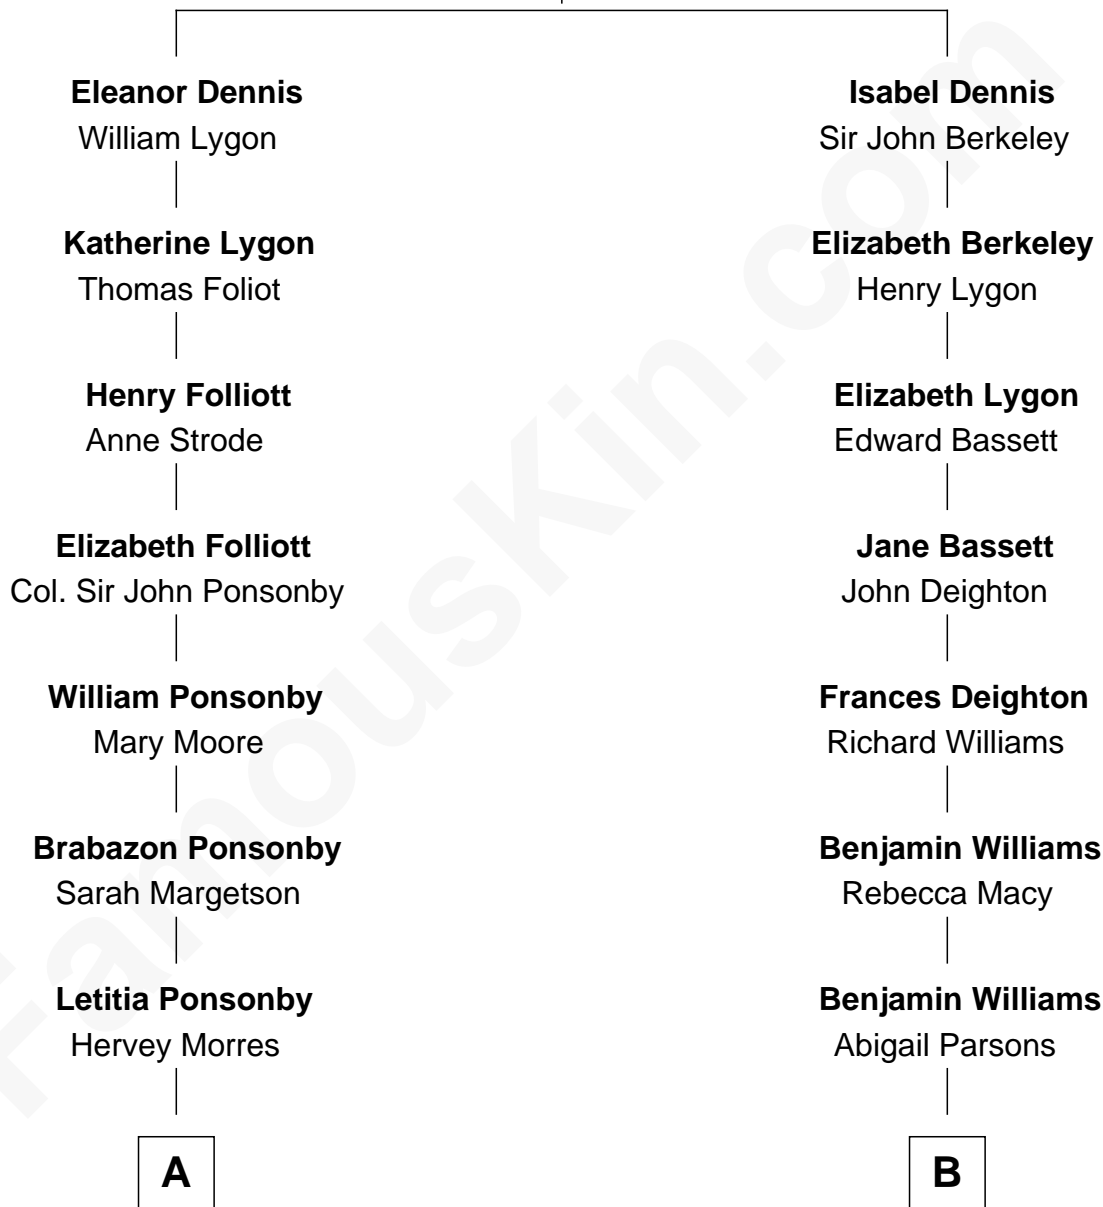

## Relationship Chart of

### Sir Winston Churchill

*Prime Minister of the United Kingdom*

12th cousin of

### General Douglas MacArthur

*U.S. Army - World War II*

**Sir William Dennis**

Anne Berkeley

**A**

**Letitia Morres**  
Sir Randal William McDonnell

**Anne Catherine McDonnell**  
Sir Henry Vane

**Frances Anne Emily Vane-Tempest**  
Sir Charles William Stewart

**Frances Anne Emily Vane**  
Sir John Winston Spencer-Churchill

**Randolph Henry Spencer-Churchill**  
Jeanette Jerome

**Sir Winston Churchill**  
*Prime Minister of the United Kingdom*

**B**

**Deborah Williams**  
Gregory Belcher