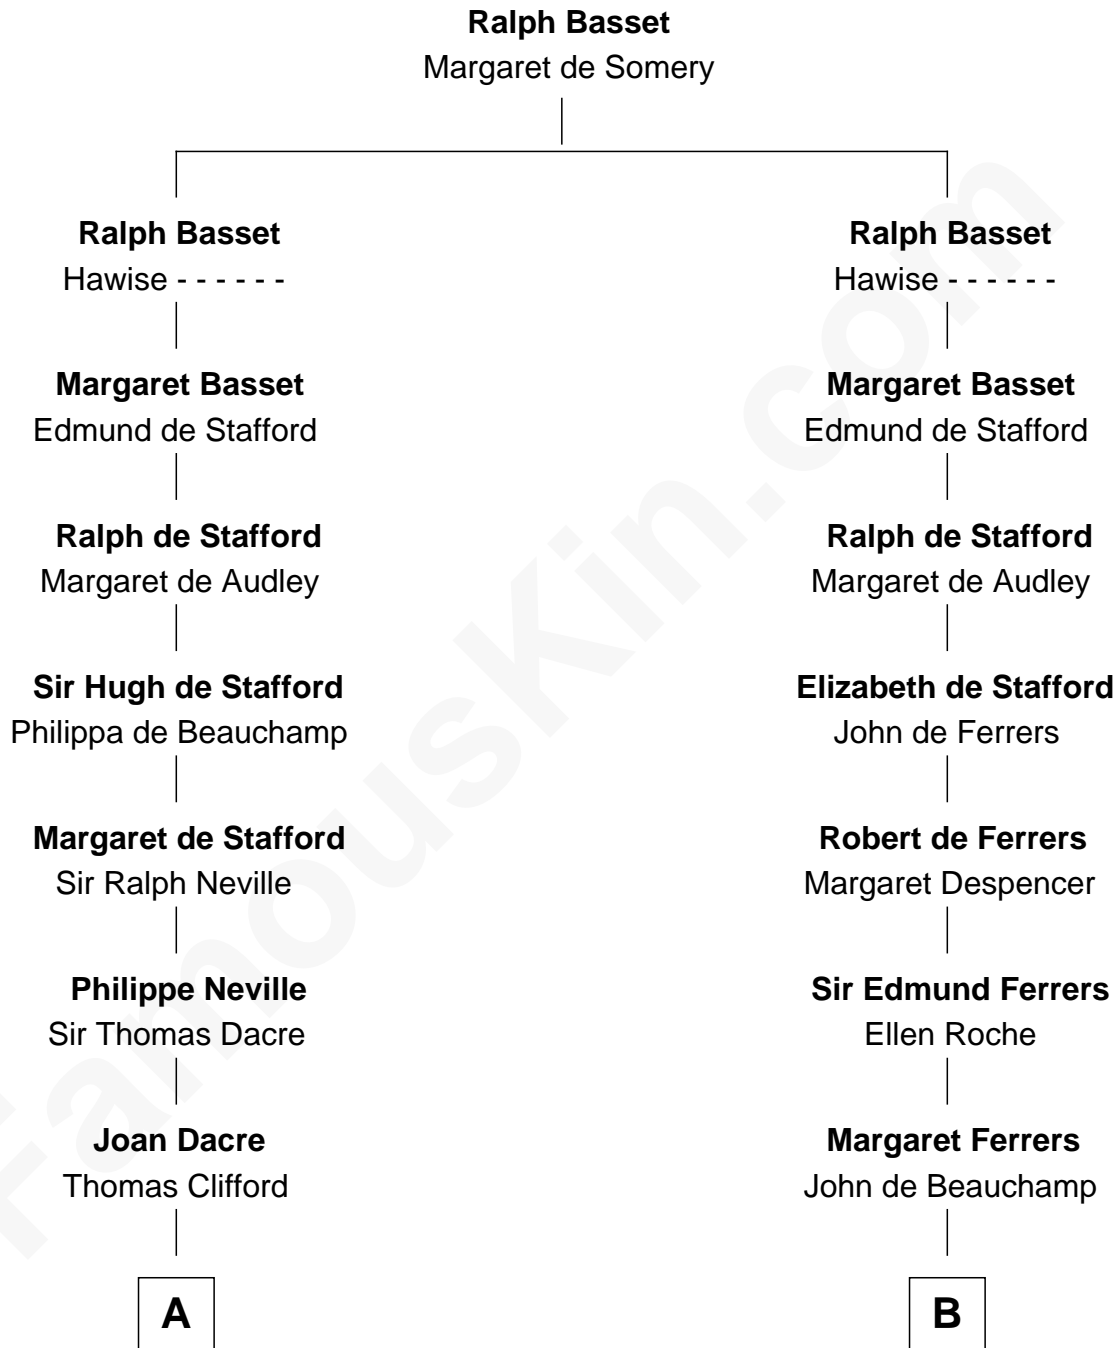

FamousKin.com

Relationship Chart of

Sir Winston Churchill

Prime Minister of the United Kingdom

21st cousin of

General Douglas MacArthur

U.S. Army - World War II

C

Jane Paget
George Stewart

Jane Stewart
Sir George Spencer-Churchill

Sir John Winston Spencer-Churchill
Frances Anne Emily Vane

Randolph Henry Spencer-Churchill
Jeanette Jerome

Sir Winston Churchill
Prime Minister of the United Kingdom