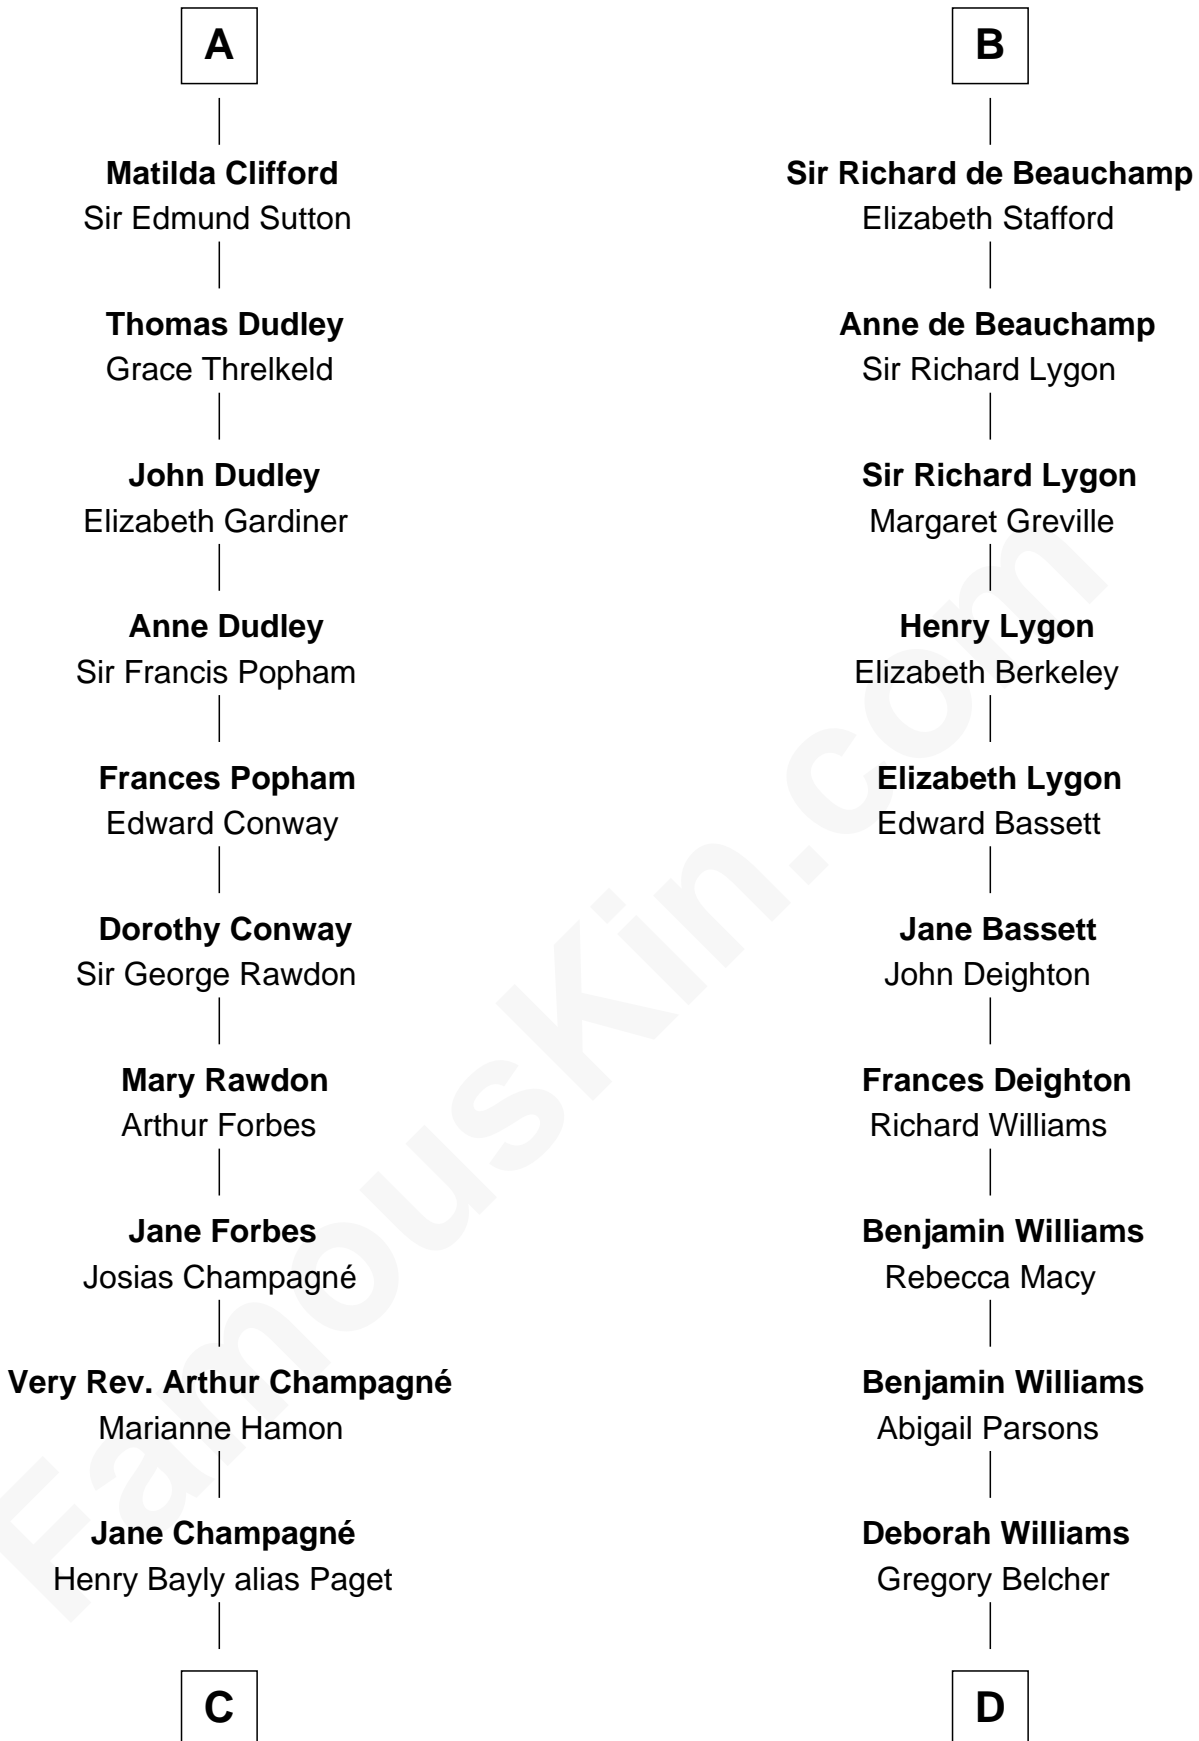

FamousKin.com

Relationship Chart of

Sir Winston Churchill

Prime Minister of the United Kingdom

21st cousin of

General Douglas MacArthur

U.S. Army - World War II

C

Jane Paget
George Stewart

Jane Stewart
Sir George Spencer-Churchill

Sir John Winston Spencer-Churchill
Frances Anne Emily Vane

Randolph Henry Spencer-Churchill
Jeanette Jerome

Sir Winston Churchill
Prime Minister of the United Kingdom