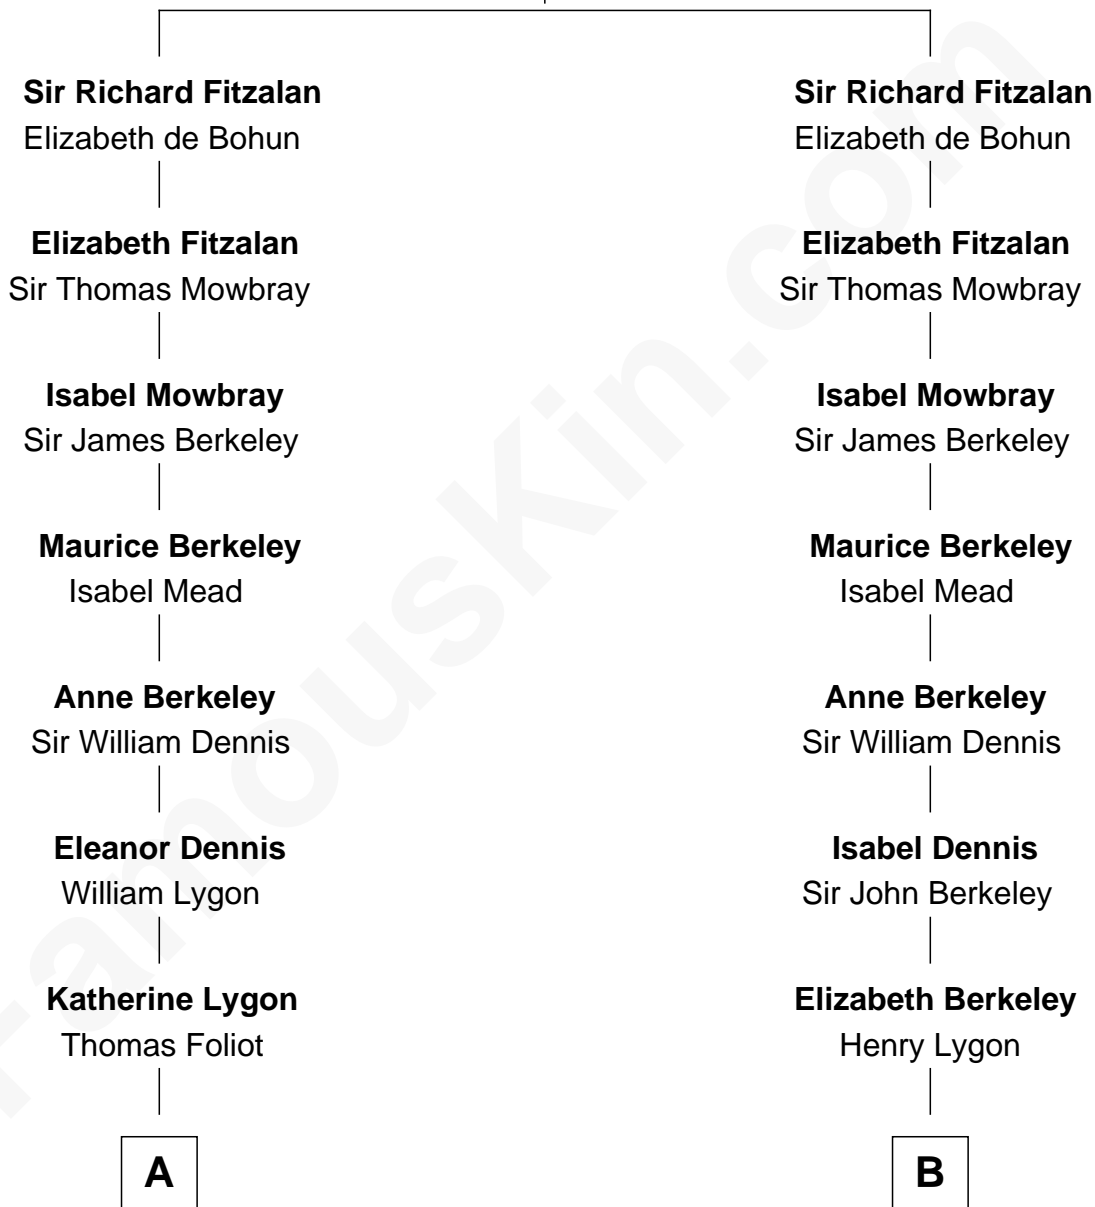

FamousKin.com

Relationship Chart of

Sir Winston Churchill

Prime Minister of the United Kingdom

17th cousin of

General Douglas MacArthur

U.S. Army - World War II

Richard Fitzalan
Eleanor Plantagenet

A

Henry Foliott
Anne Strode

Elizabeth Foliott
Col. Sir John Ponsonby

William Ponsonby
Mary Moore

Brabazon Ponsonby
Sarah Margetson

Letitia Ponsonby
Hervey Morres

Letitia Morres
Sir Randal William McDonnell

Anne Catherine McDonnell
Sir Henry Vane

Frances Anne Emily Vane-Tempest
Sir Charles William Stewart

Frances Anne Emily Vane
Sir John Winston Spencer-Churchill

Randolph Henry Spencer-Churchill
Jeanette Jerome

Sir Winston Churchill
Prime Minister of the United Kingdom